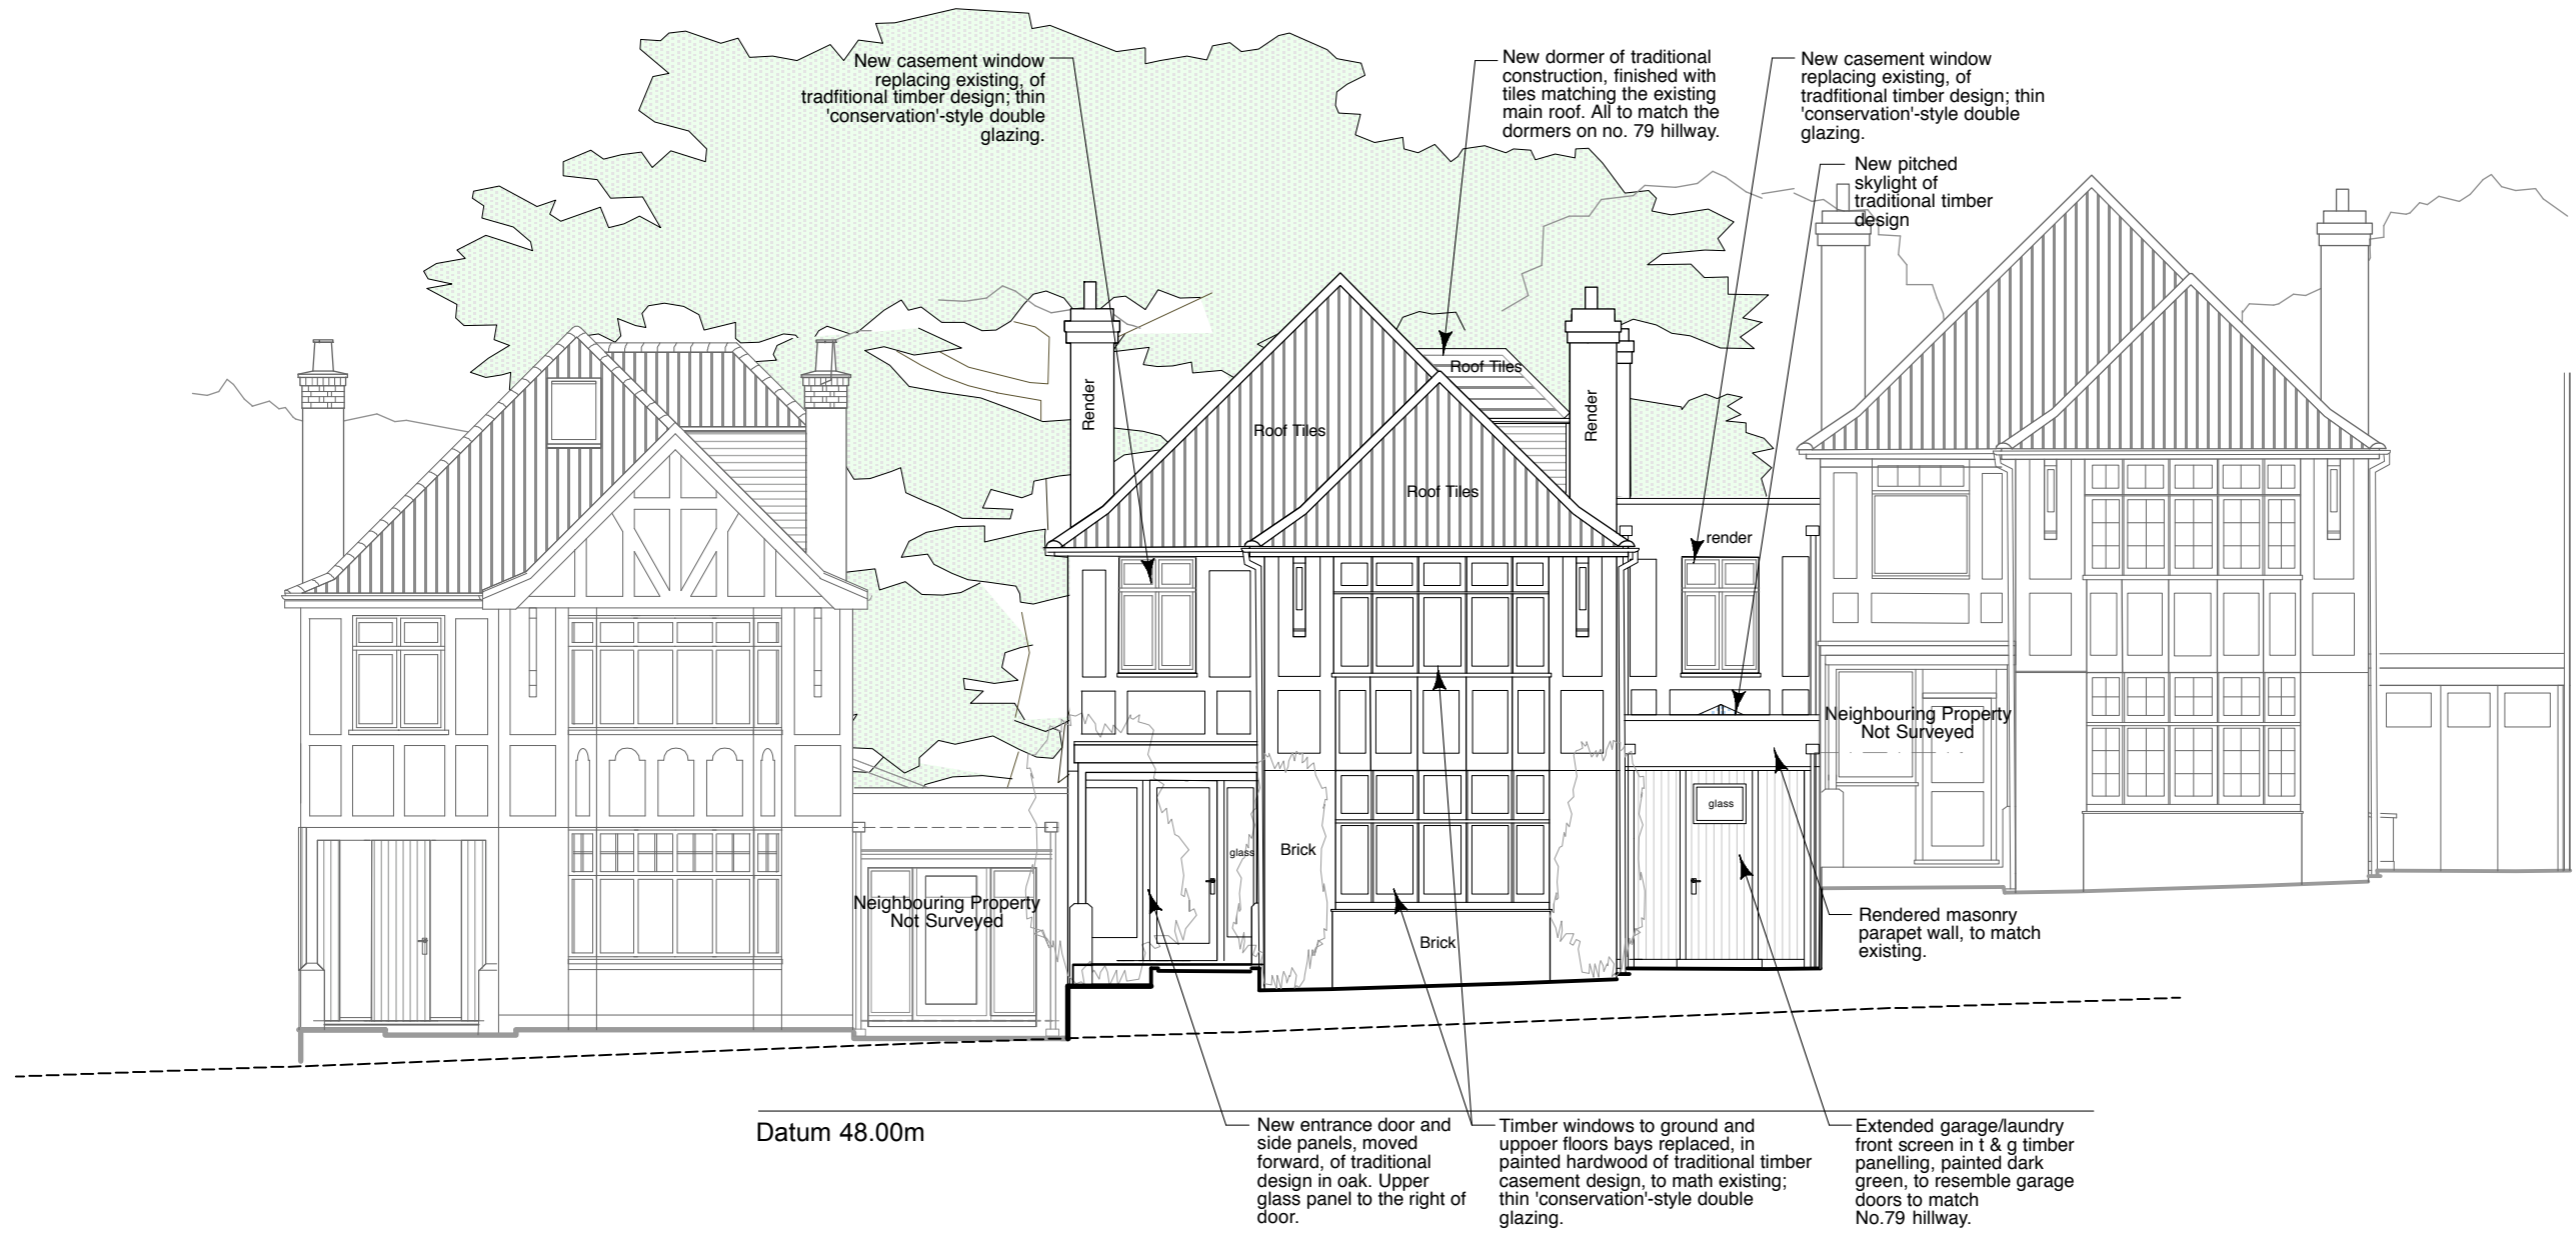

Copyright ©

SCALE	1:100	DRAWING	P7E
DATE	03.17	JOB	156

TAG
ARCHITECTS

TAG ARCHITECTS
14 BELSIZE CRESCENT, HAMPTSTEAD
LONDON NW3 5QU
TEL: 020 7431 7974

DRAWING
EAST/FRONT ELEVATION - PROP.

PROJECT
81 HILLWAY, HIGHGATE, N6 6AB

CLIENT
MRS. FIAMMA TRUUVERT

ALL DIMENSIONS
TO BE CHECKED ON SITE
DO NOT SCALE

Rev.A (20.06.2017) Elevation updated.
Rev.B (03.07.2017) Planning drawings - updated.
Rev.C (17.07.2017) Planning drawings - updated.
Rev.D (20.09.2017) Additional Planning Issue Revisions.
Rev.E (17.11.2017) Front extension (LHS) omitted, layout updated.

PLANNING

Datum 48.00m

EAST / FRONT ELEVATION - PROPOSED

No.81