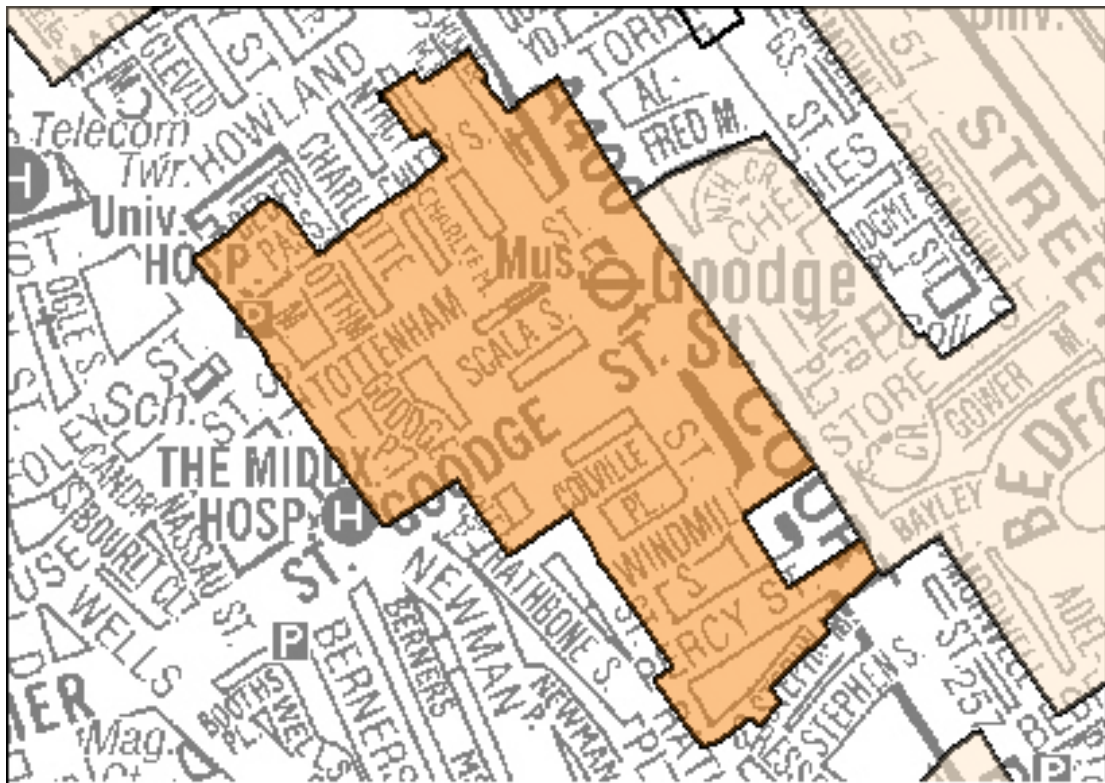

Charlotte Street Conservation Area

Reproduced by permission of Geographers' A-Z Map Co. Ltd. Licence No. D0627.
This product includes mapping data licensed from Ordnance Survey®
©Crown Copyright 2005. Licence number 100017302