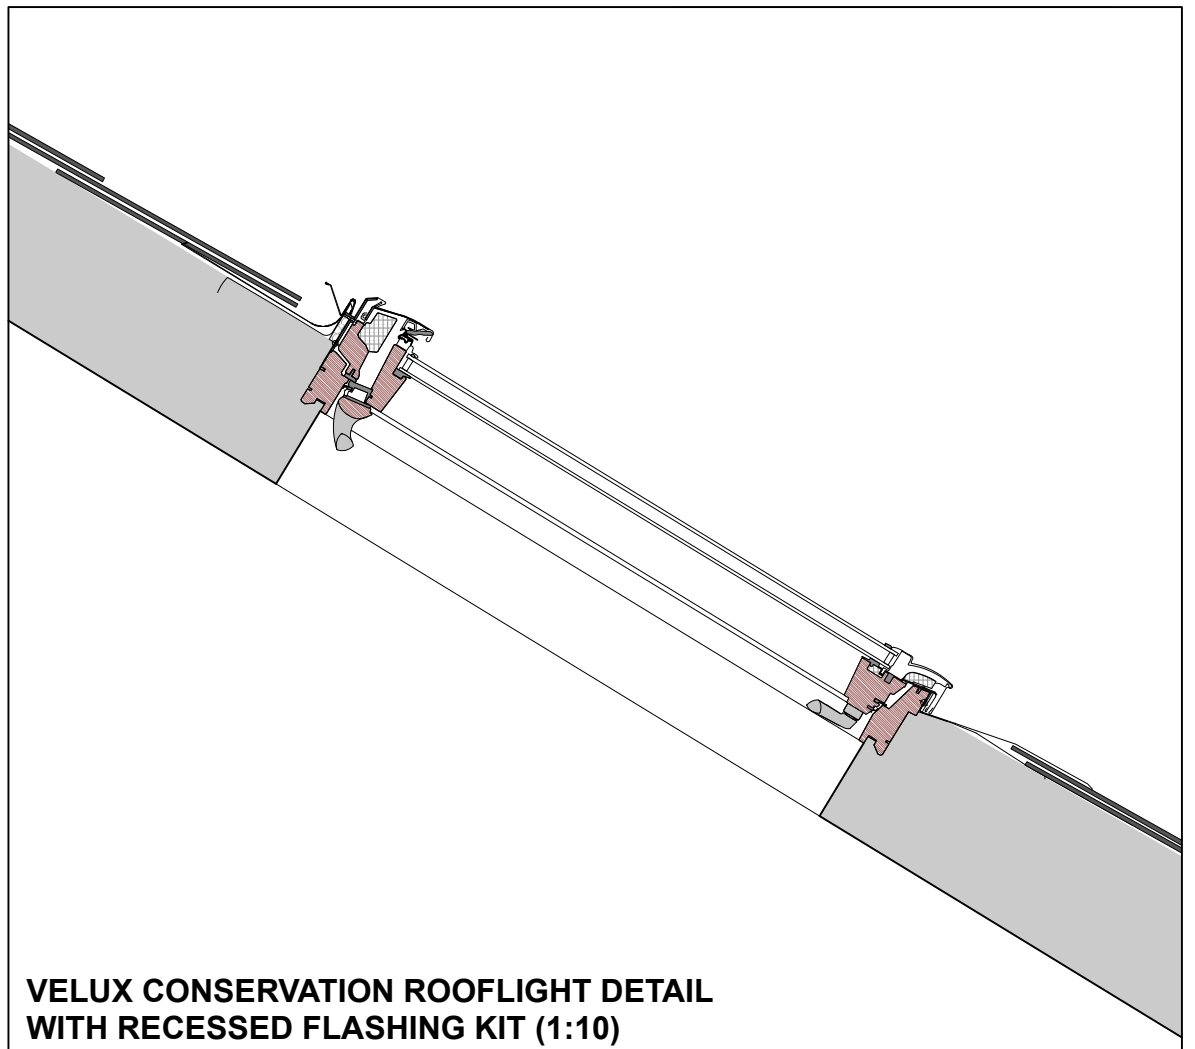

**EXAMPLE OF VELUX CONSERVATION ROOFLIGHT INSTALLATION (WITH RECESSED FLASHING KIT)**

**VELUX CONSERVATION ROOFLIGHT DETAIL WITH RECESSED FLASHING KIT (1:10)**

**EXAMPLE OF IRS INSTALLATION - SATELLITE DISH (PAINTED BLACK), TV & RADIO AERIALS (at 33 FREDERICK STREET)**