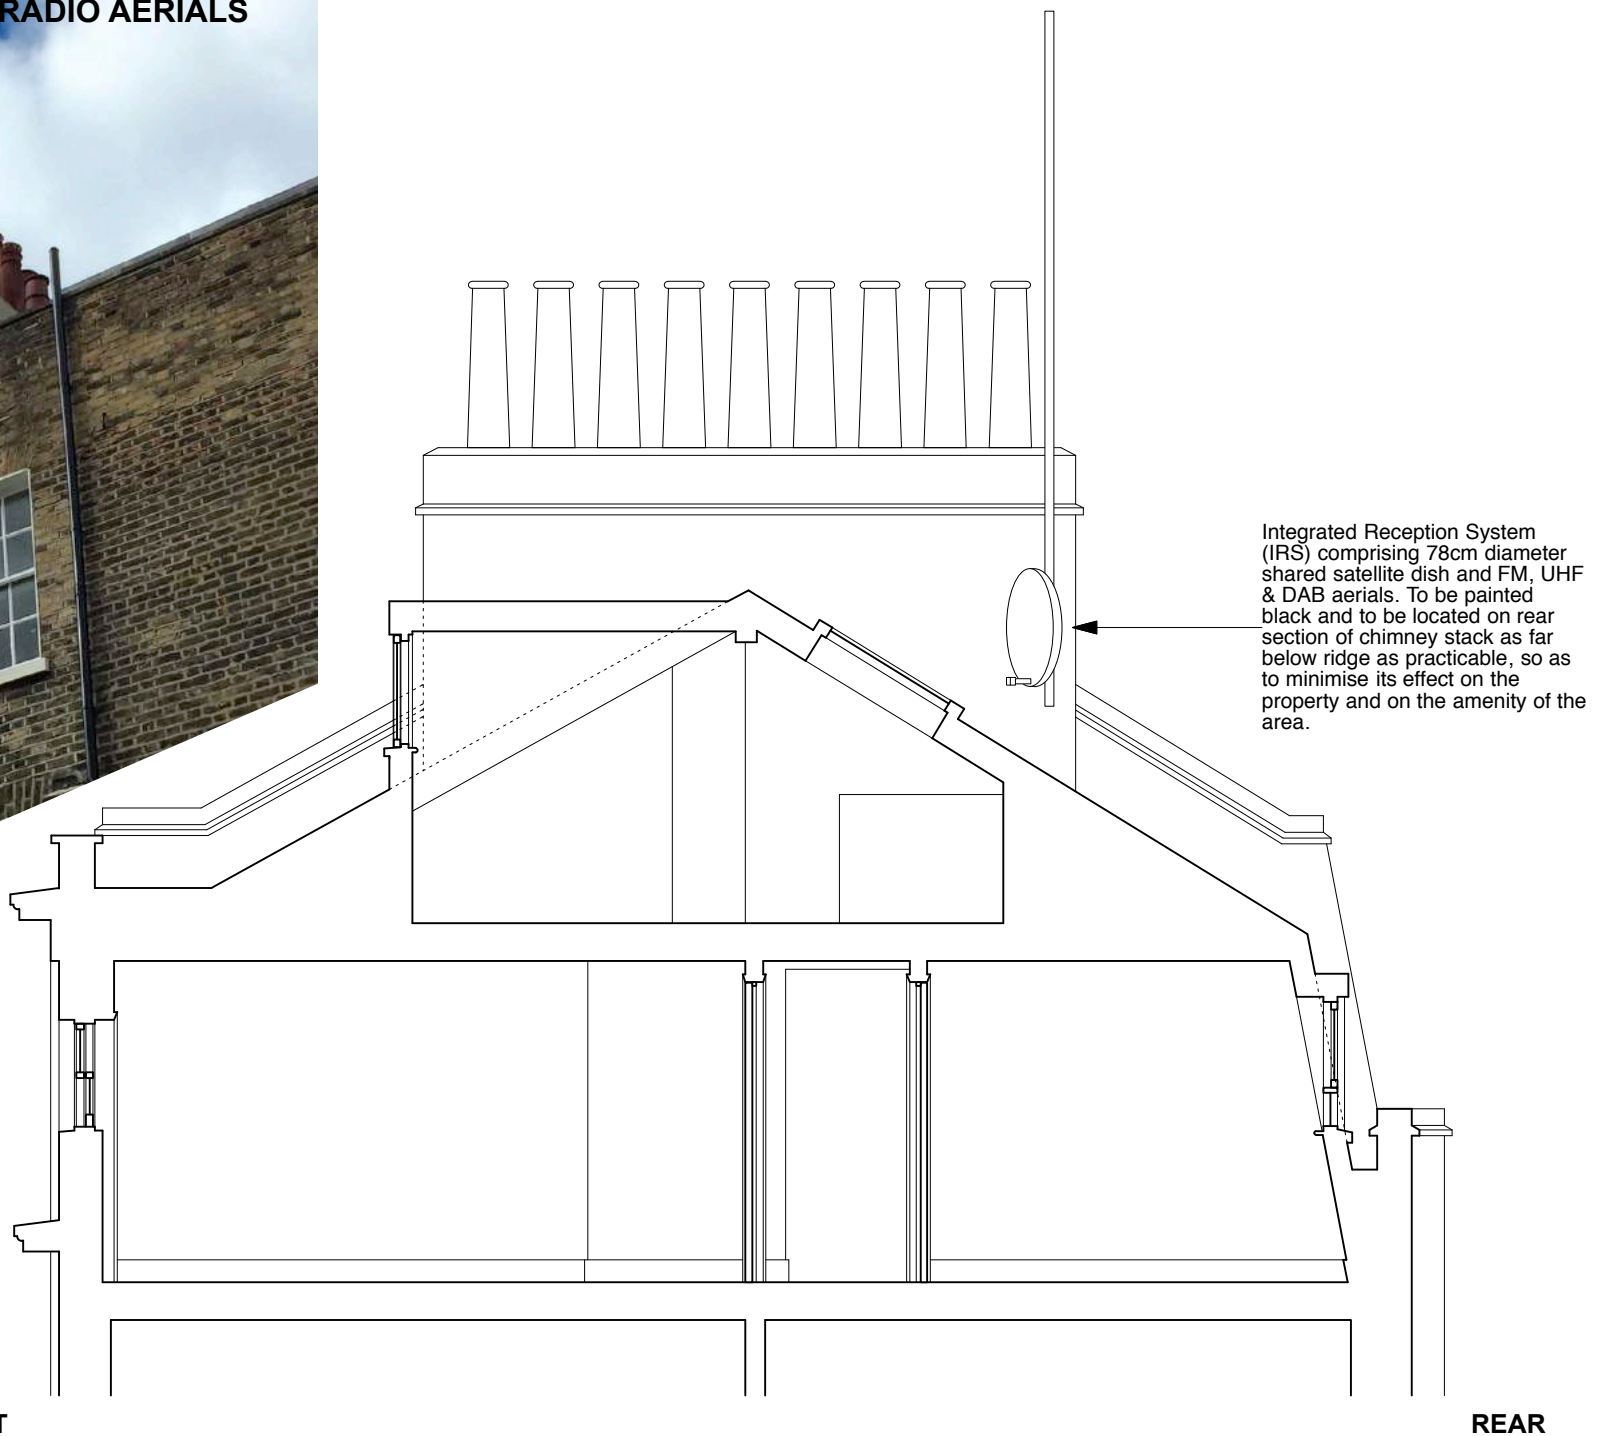

**EXAMPLE OF VELUX CONSERVATION ROOFLIGHT INSTALLATION (WITH RECESSED FLASHING KIT)**

**VELUX CONSERVATION ROOFLIGHT DETAIL WITH RECESSED FLASHING KIT (1:10)**

**EXAMPLE OF IRS INSTALLATION - SATELLITE DISH (PAINTED BLACK), TV & RADIO AERIALS (at 33 FREDERICK STREET)**

FRONT

REAR

	PROJECT 5 ARCHITECTURE LLP 8 Waterson Street London E2 8HL T: +44 (0)20 7739 9131 F: +44 (0)20 7739 3687 E: info@p5a.co.uk	job title <b>34 FREDERICK STREET, LONDON WC1X 0ND</b>	scale <b>1:50 @ A3</b>	drawn SA	drawing no. <b>6214-FS34-P09</b>
	drawing <b>PROPOSED VELUX ROOFLIGHT &amp; TV AERIAL          INSTALLATION</b>	date <b>OCT 2017</b>	checked XX		