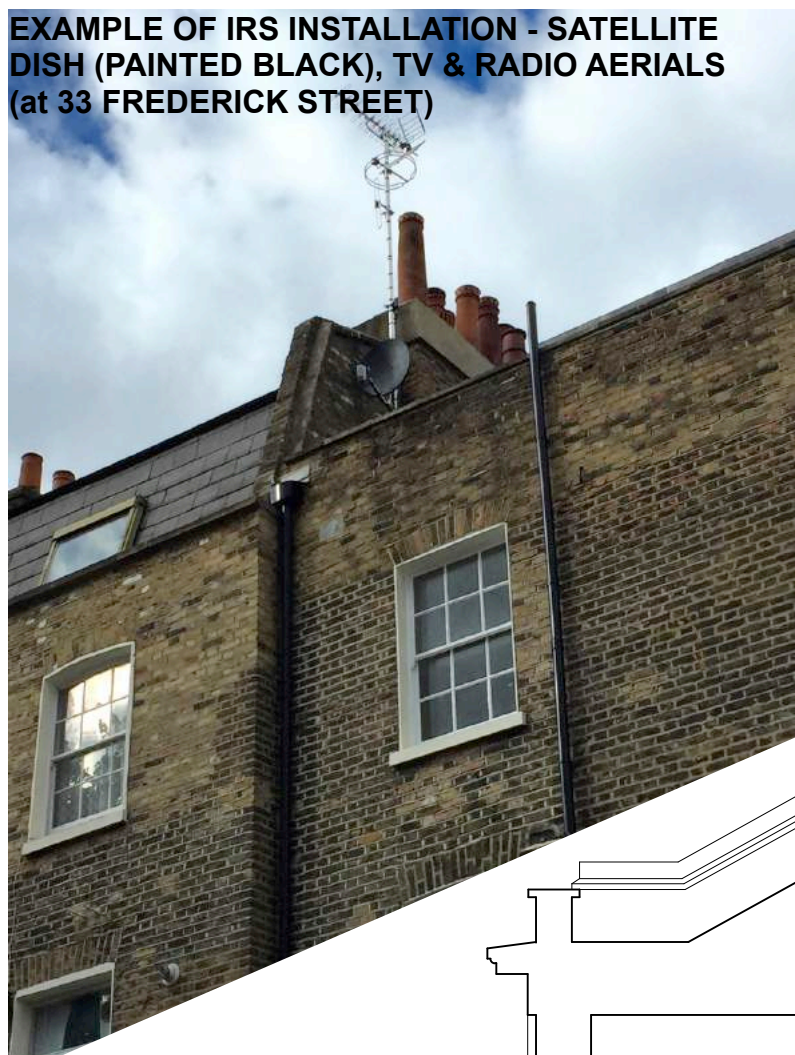

**EXAMPLE OF VELUX CONSERVATION ROOFLIGHT INSTALLATION (WITH RECESSED FLASHING KIT)**

**VELUX CONSERVATION ROOFLIGHT DETAIL WITH RECESSED FLASHING KIT (1:10)**

**EXAMPLE OF IRS INSTALLATION - SATELLITE DISH (PAINTED BLACK), TV & RADIO AERIALS (at 33 FREDERICK STREET)**

FRONT

REAR

	PROJECT 5 ARCHITECTURE LLP 8 Waterson Street London E2 8HL T: +44 (0)20 7739 9131 F: +44 (0)20 7739 3687 E: info@p5a.co.uk	job title <b>34 FREDERICK STREET, LONDON WC1X 0ND</b>	scale <b>1:50 @ A3</b>	drawn SA	drawing no. <b>6214-FS34-P09</b>
	drawing <b>PROPOSED VELUX ROOFLIGHT &amp; TV AERIAL          INSTALLATION</b>	date <b>OCT 2017</b>	checked XX		