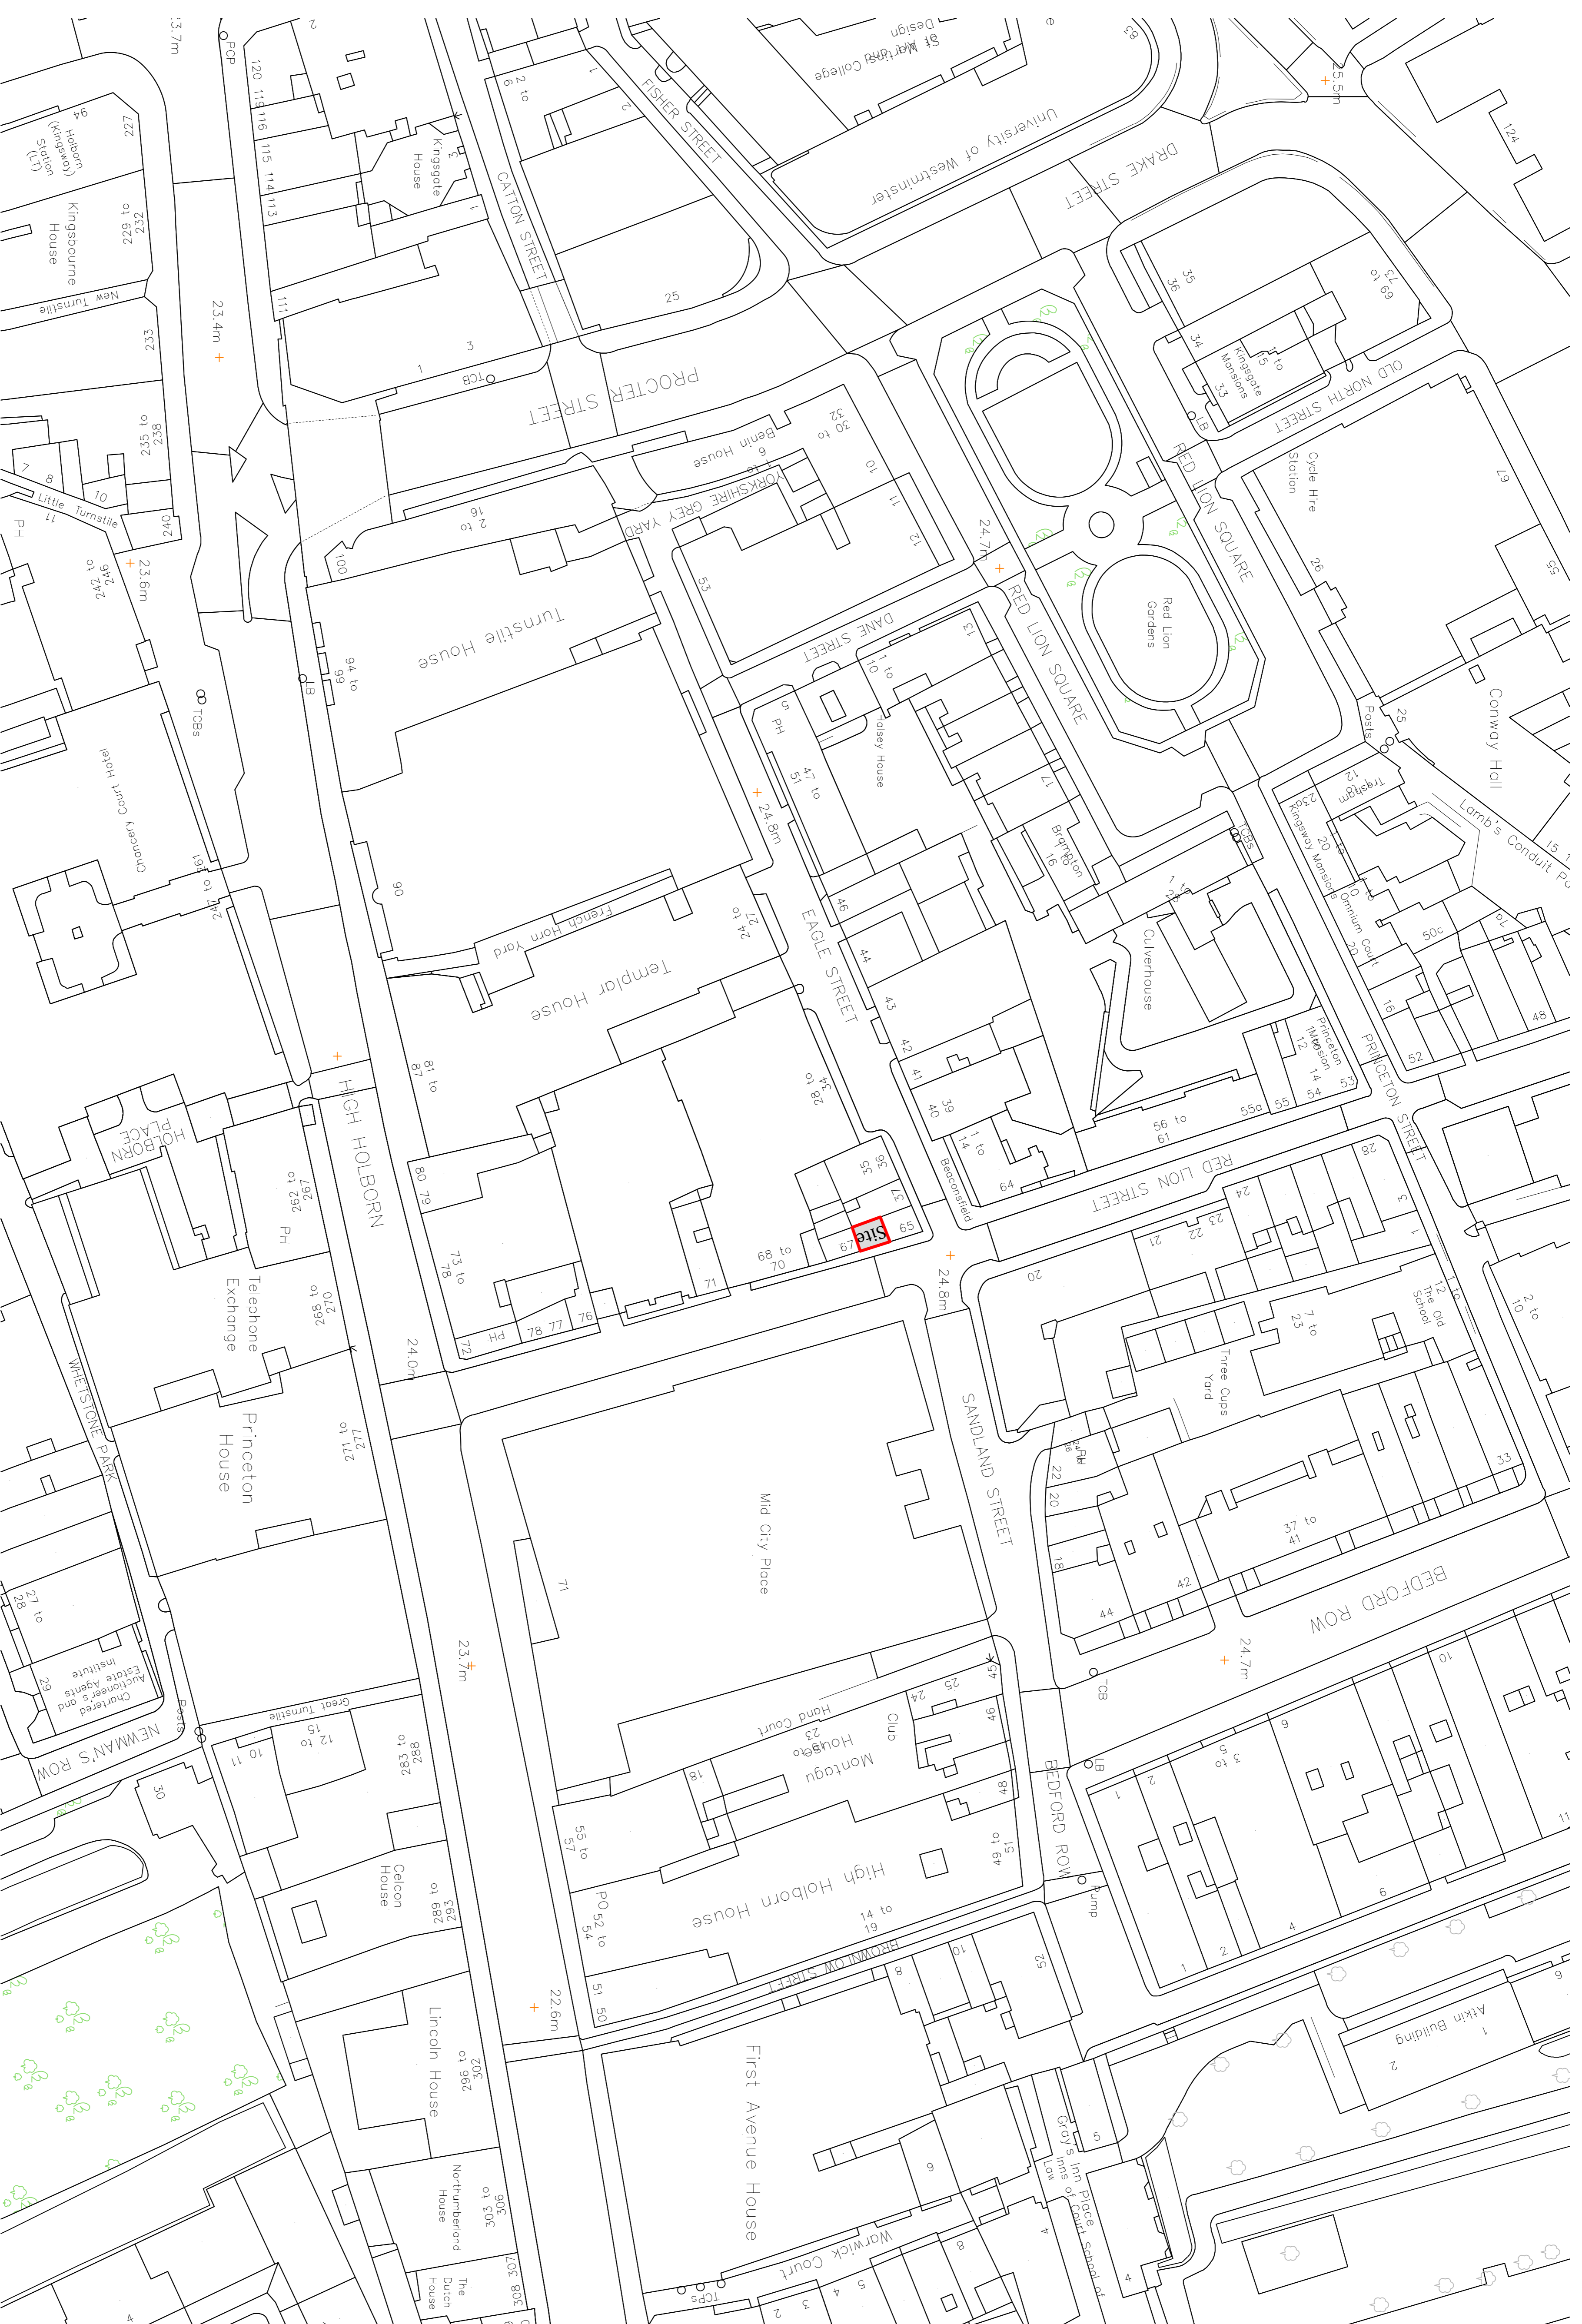

66 Red Lion Street,
Holborn,
London,
WC1R 4NA
Site Area: 28.63 sqm

Location Plan

Rev/No	Revision note	Date	Signature	Checked	Copyright © 2017 one-world design ltd.
					One-world design shall have no responsibility for any use made of this document other than that which it was prepared and issued.
					All dimensions should be checked on site. Do not scale from drawings. The retention of one-world design at the address shown overleaf.
Drawn by	Checked by	Date	File Name	A3 Scale	
LB	CM	03/01/2017	260-00-01	1:1250	
one-world design architects				66 Red Lion Street	A1 Scale
www.one-world-design.com				Location Plan	1:625
				Edition	Sheet
				0	1/1