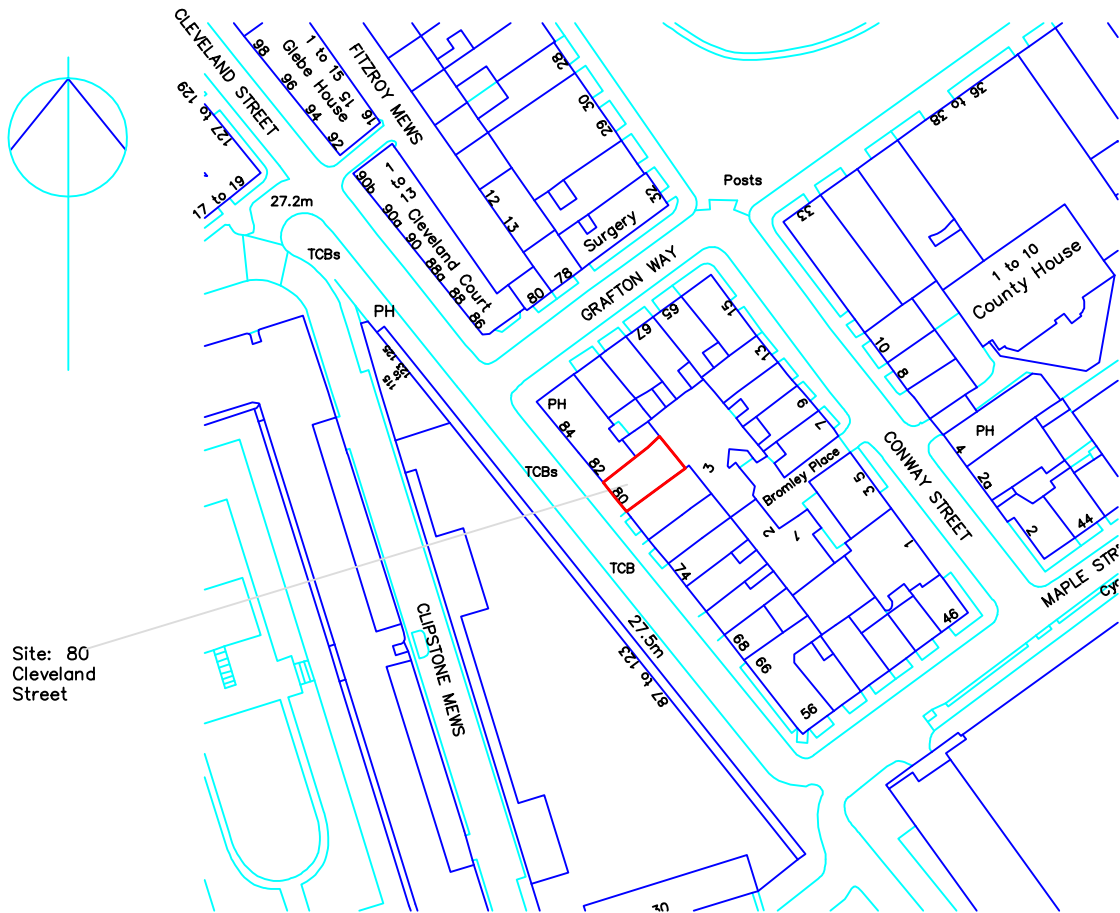

80 Cleveland Street, London W1T 6NE

Location Plan 1:1250 @ A4

Site: 80
Cleveland
Street

Building Consultancy
Project Management
Architectural Services

Groveswood House, 1 Chandlers Way, Romford, Essex, RM1 3JZ