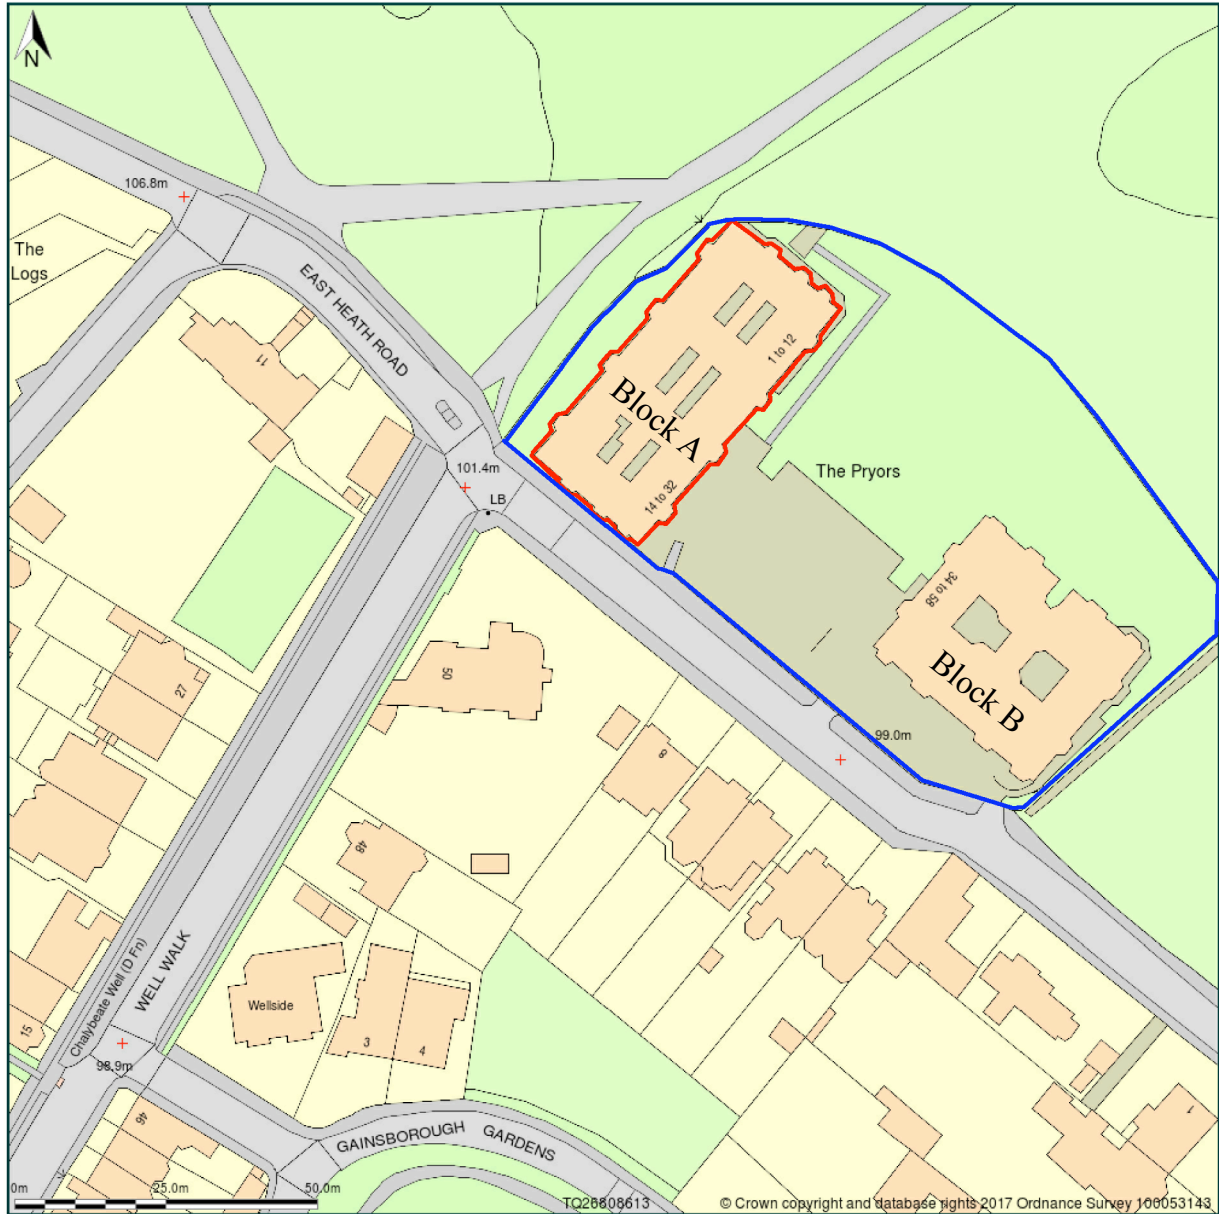

Flat 27, The Pryors, East Heath Road, London, Camden, NW3 1BS

RUSSELL TAYLOR ARCHITECTS

mail@rtarchitects.co.uk
LONDON
CORNWALL

© Russell Taylor Architects own the copyright to this drawing and design

www.rtarchitects.co.uk
TEL: 020 7261 1984
TEL: 01503 273 092

	No.	Rev.
The Pryors NW3	6239/0	---
EXISTING -Location Plan		
Scale 1:1250 @A4 Size	Date Sept 2017	Drawn EHW