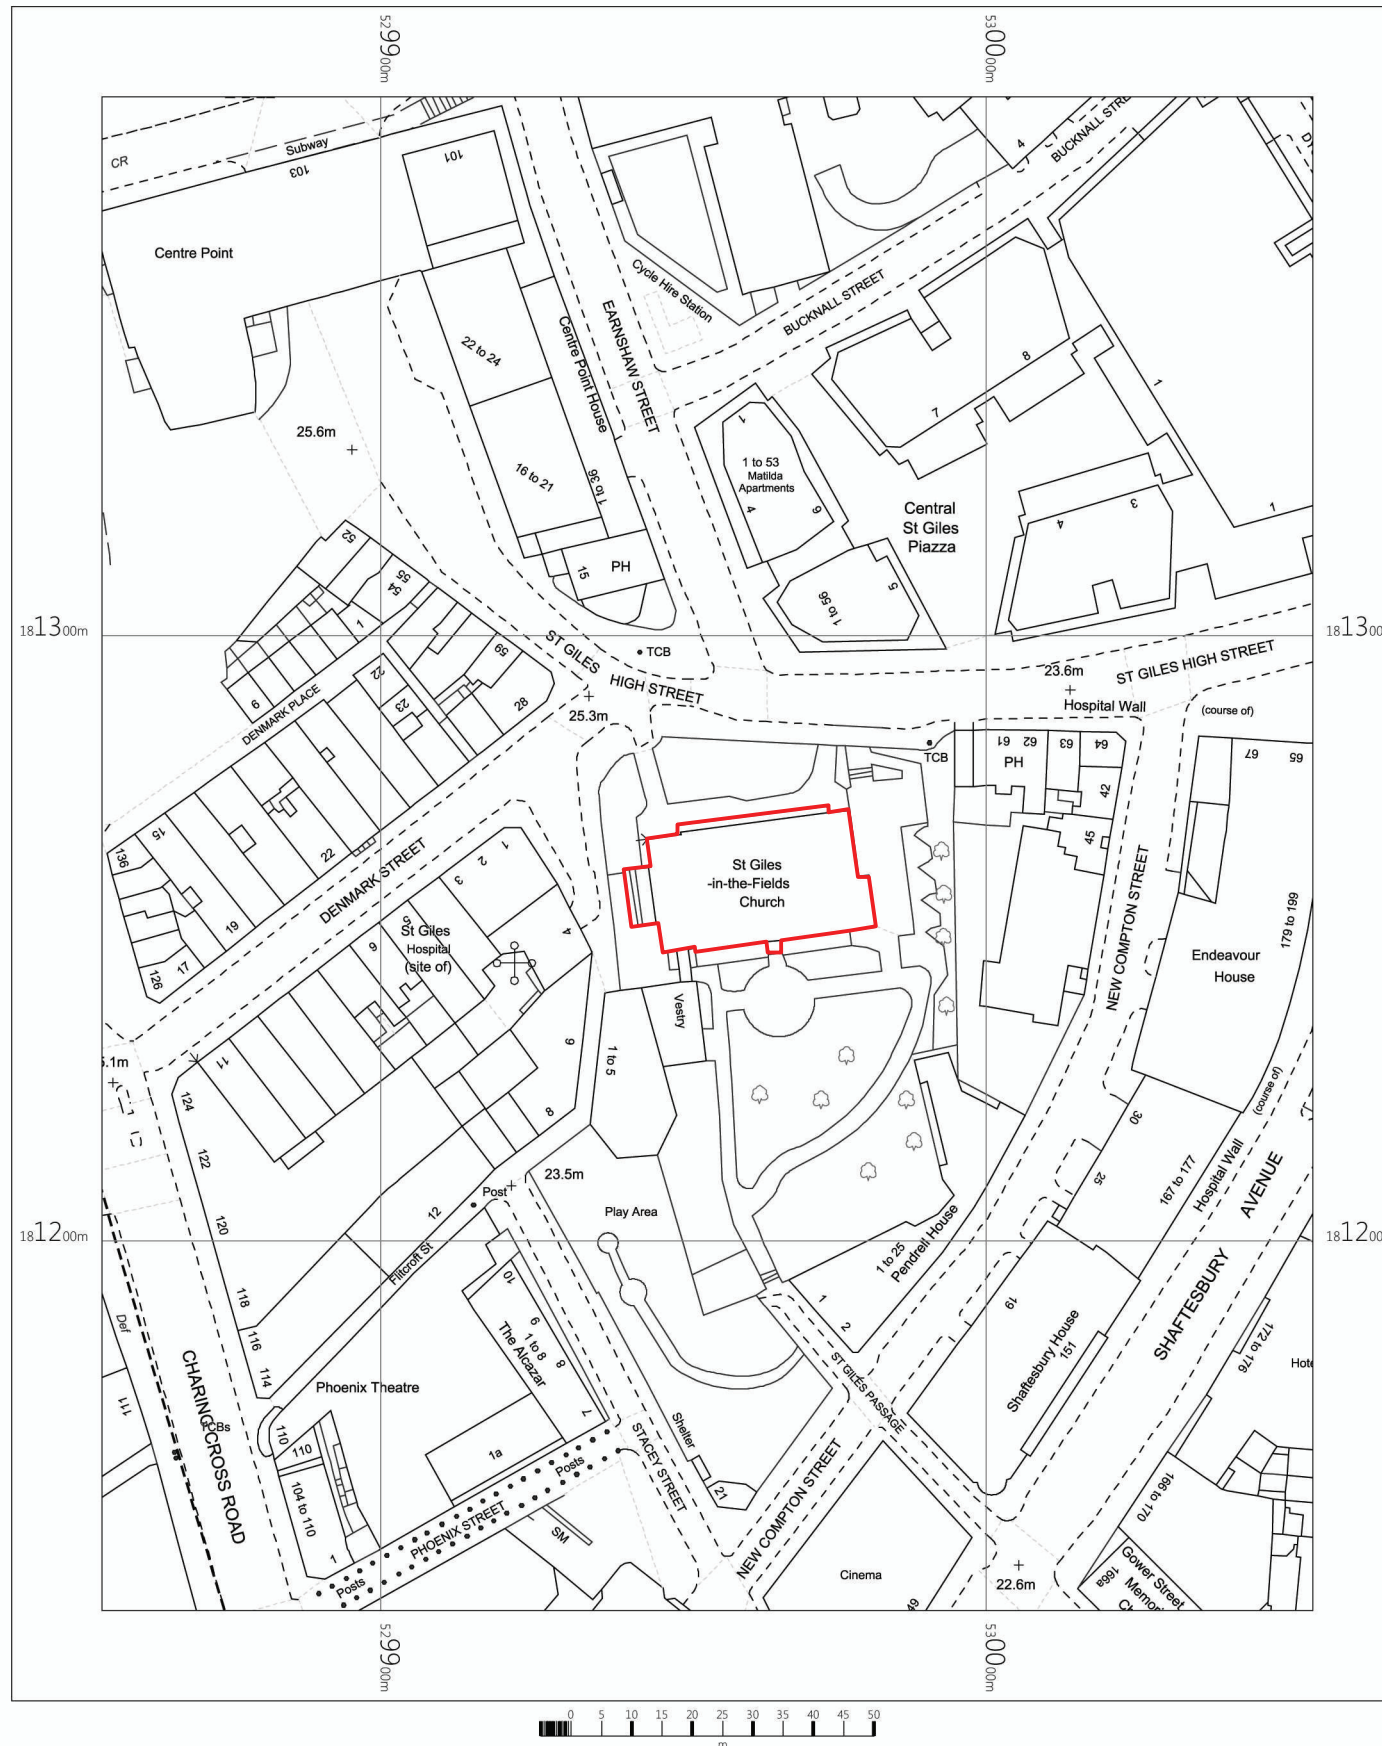

St Giles-in-the-fields

01 OS Map
00 1:1250@A3

OS MasterMap 1250/2500/10000 scale
Tuesday, September 12, 2017, ID: CM-00654060
www.centremapslive.co.uk
1:1250 scale print at A4, Centre: 529954 E, 181264 N
©Crown Copyright Ordnance Survey. Licence no. 100019980

Date	Scale	Job No.	Code	Dwg No.
12.09.17	1:100@A3	1715	-	00