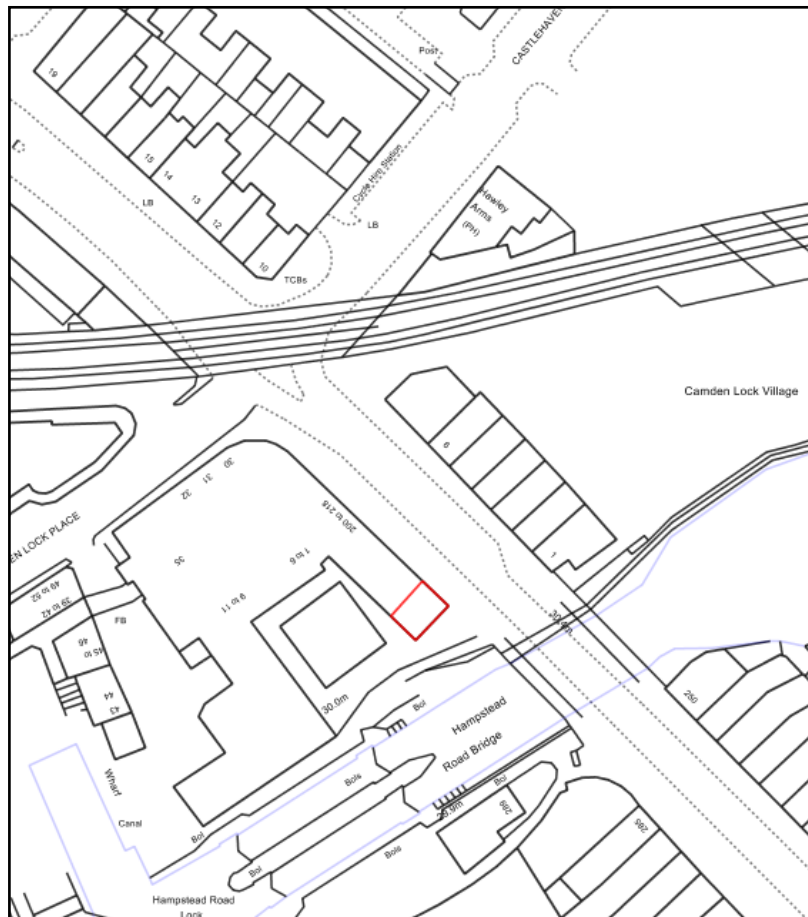

218 CHALK FARM ROAD

Plan Produced for: PLANNING PERMISSION
 Date Produced: 17 Nov 2017
 Plan Reference Number: TQRQM17321102240612
 Scale: 1:1250 @ A4