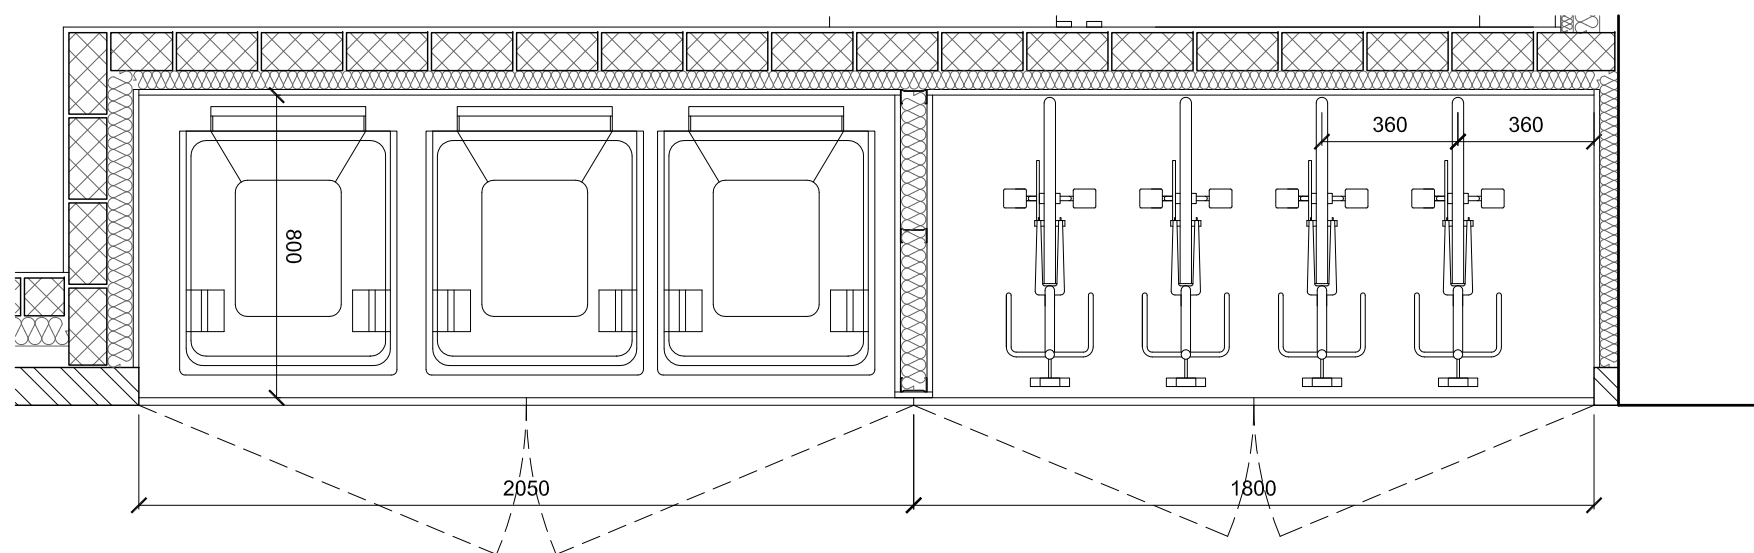

NOTES

DO NOT SCALE FROM THIS DRAWING

CONDITION 6

Dark stained timber doors

London stock brick to match existing

Martin Evans
Architects c

18 Charlotte Road
London EC2A 3PB
tel 020 7729 2474

PROJECT
8A BELMONT STREET
NW1 8HH London

TITLE
BYCICLE & BIN STORAGE

DATE 01.10.17
SCALE 1:25 @ A3
DRAWN BY AF

DRAWING NO. BEL-CON-CD-08