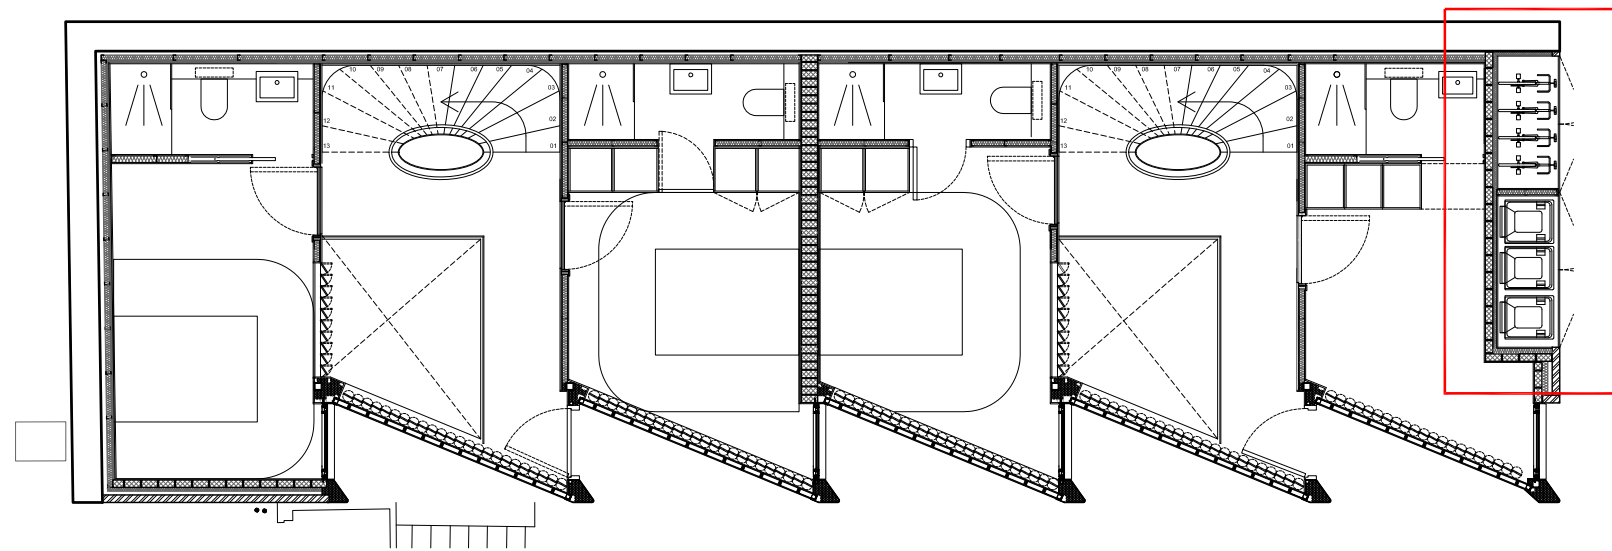

NOTES

DO NOT SCALE FROM THIS DRAWING

CONDITION 6

Dark stained timber doors

London stock brick to match existing

Martin Evans
Architects c

18 Charlotte Road
London EC2A 3PB
tel 020 7729 2474

PROJECT
8A BELMONT STREET
NW1 8HH London

TITLE
BYCICLE & BIN STORAGE

DATE 01.10.17
SCALE 1:25 @ A3
DRAWN BY AF

DRAWING NO. BEL-CON-CD-08