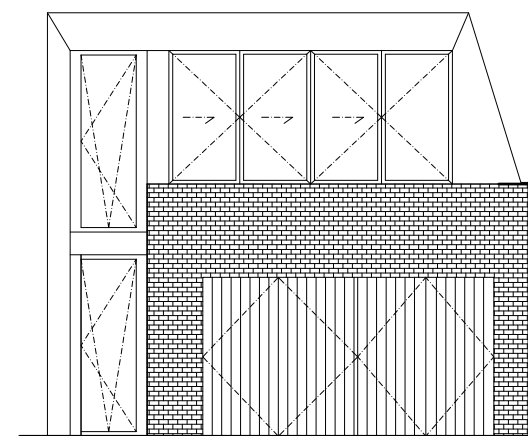

NOTES

DO NOT SCALE FROM THIS DRAWING

CONDITION 6

Dark stained timber doors

London stock brick to match existing

Martin Evans
Architects c

18 Charlotte Road
London EC2A 3PB
tel 020 7729 2474

PROJECT
8A BELMONT STREET
NW1 8HH London

TITLE
BYCICLE & BIN STORAGE

DATE 01.10.17
SCALE 1:25 @ A3
DRAWN BY AF

DRAWING NO. BEL-CON-CD-08