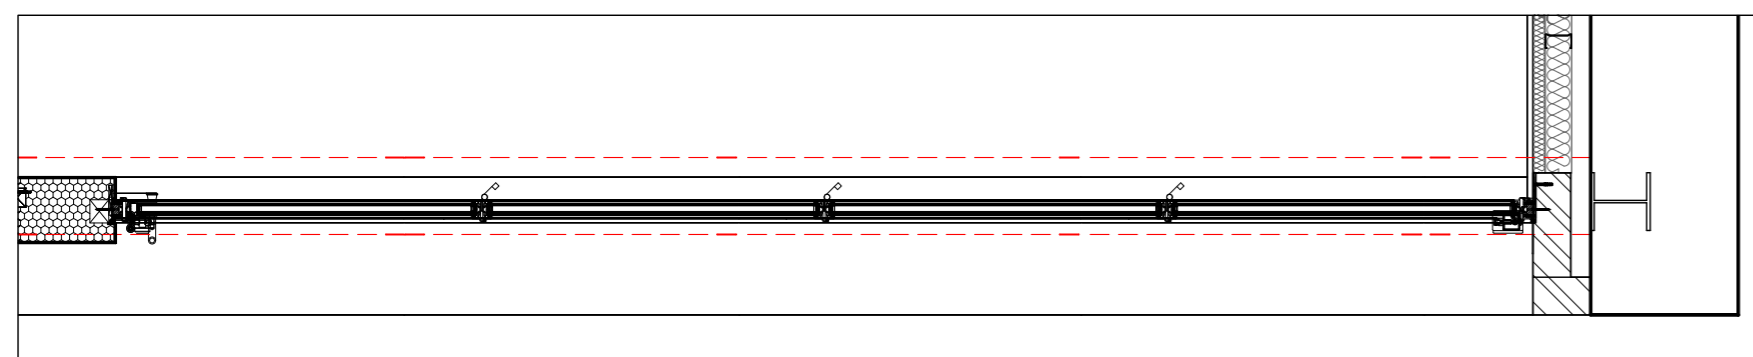

CONDITION

Notes:  
Bi-folding window  
Aluminum frame

Obscure directional glass - double glazing

Bi-folding window elevation - South facade - 1:20

Bi-folding window plan - South facade - 1:20

Clear glass - double glazing

Bi-folding window elevation - North facade - 1:20

Bi-folding window plan - North facade - 1:20

Window jamb detail - 1:10

Window jamb detail - 1:10

**Martin Evans**  
Architects ©

18 Charlotte Road  
London EC2A 3PB  
tel 020 7729 2474

**PROJECT**  
8A BELMONT STREET  
NW1 8HH London

**TITLE**  
BI-FOLDING WINDOWS

<b>DATE</b>	01.10.17
<b>SCALE</b>	1:10 @ A2
<b>DRAWN BY</b>	AF

**DRAWING NO.** BEL-CON-CD-04