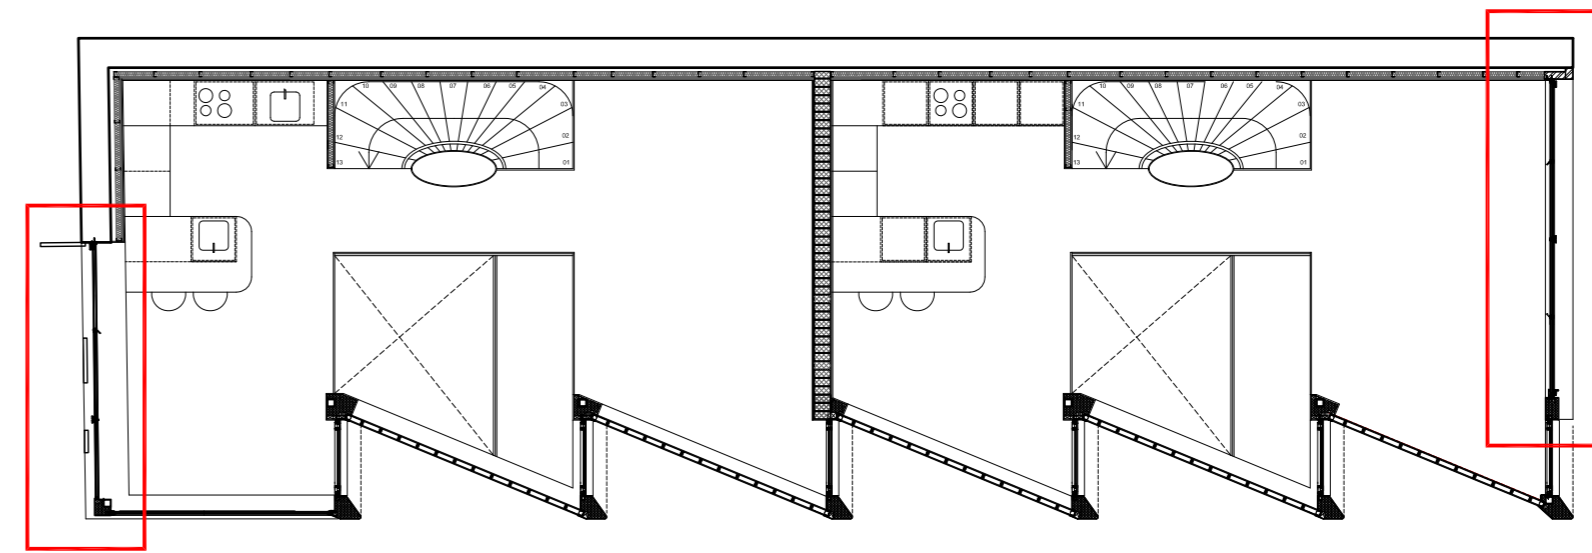

CONDITION

Notes:  
Bi-folding window  
Aluminum frame

Obscure directional glass - double glazing

Bi-folding window elevation - South facade - 1:20

Bi-folding window plan - South facade - 1:20

Clear glass - double glazing

Bi-folding window elevation - North facade - 1:20

Bi-folding window plan - North facade - 1:20

Window jamb detail - 1:10

Window jamb detail - 1:10

**Martin Evans**  
Architects ©

18 Charlotte Road  
London EC2A 3PB  
tel 020 7729 2474

**PROJECT**  
8A BELMONT STREET  
NW1 8HH London

**TITLE**  
BI-FOLDING WINDOWS

<b>DATE</b>	01.10.17
<b>SCALE</b>	1:10 @ A2
<b>DRAWN BY</b>	AF

**DRAWING NO.** BEL-CON-CD-04