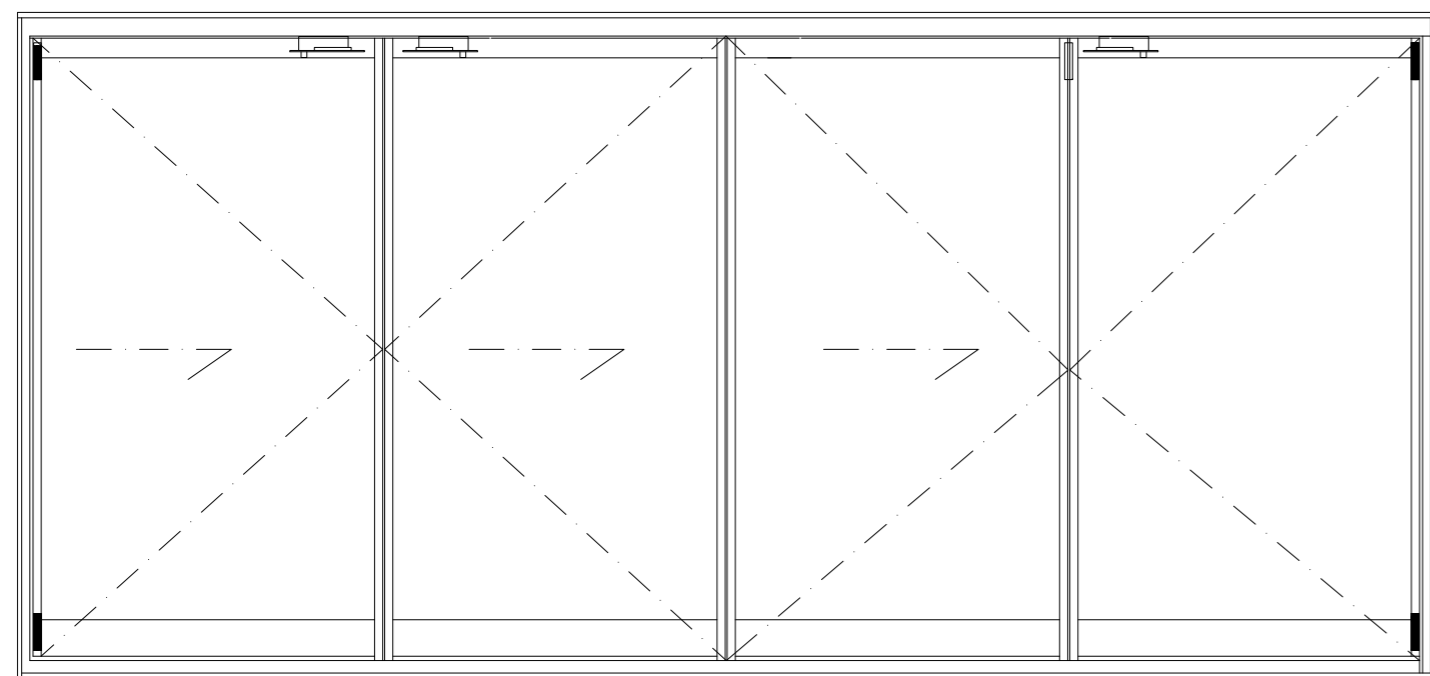

CONDITION

Notes:  
Bi-folding window  
Aluminum frame

Obscure directional glass - double glazing

Bi-folding window elevation - South facade - 1:20

Bi-folding window plan - South facade - 1:20

Clear glass - double glazing

Bi-folding window elevation - North facade - 1:20

Bi-folding window plan - North facade - 1:20

Window jamb detail - 1:10

Window jamb detail - 1:10

**Martin Evans**  
Architects ©

18 Charlotte Road  
London EC2A 3PB  
tel 020 7729 2474

**PROJECT**  
8A BELMONT STREET  
NW1 8HH London

**TITLE**  
BI-FOLDING WINDOWS

<b>DATE</b>	01.10.17
<b>SCALE</b>	1:10 @ A2
<b>DRAWN BY</b>	AF

**DRAWING NO.** BEL-CON-CD-04