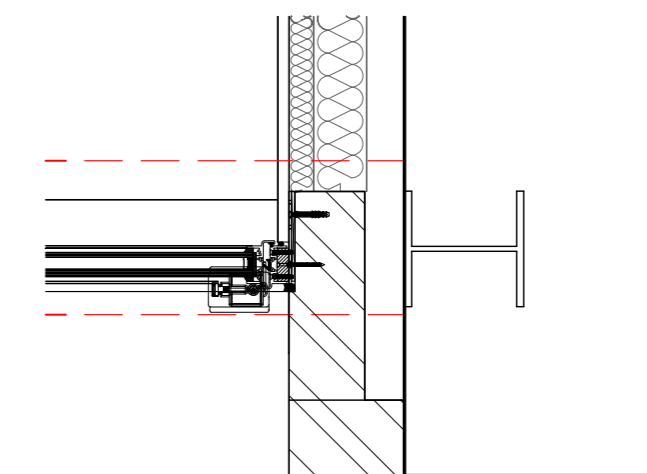

CONDITION

Notes:  
Bi-folding window  
Aluminum frame

Obscure directional glass - double glazing

Bi-folding window elevation - South facade - 1:20

Bi-folding window plan - South facade - 1:20

Clear glass - double glazing

Bi-folding window elevation - North facade - 1:20

Bi-folding window plan - North facade - 1:20

Window jamb detail - 1:10

Window jamb detail - 1:10

**Martin Evans**  
Architects ©

18 Charlotte Road  
London EC2A 3PB  
tel 020 7729 2474

**PROJECT**  
8A BELMONT STREET  
NW1 8HH London

**TITLE**  
BI-FOLDING WINDOWS

<b>DATE</b>	01.10.17
<b>SCALE</b>	1:10 @ A2
<b>DRAWN BY</b>	AF

**DRAWING NO.** BEL-CON-CD-04