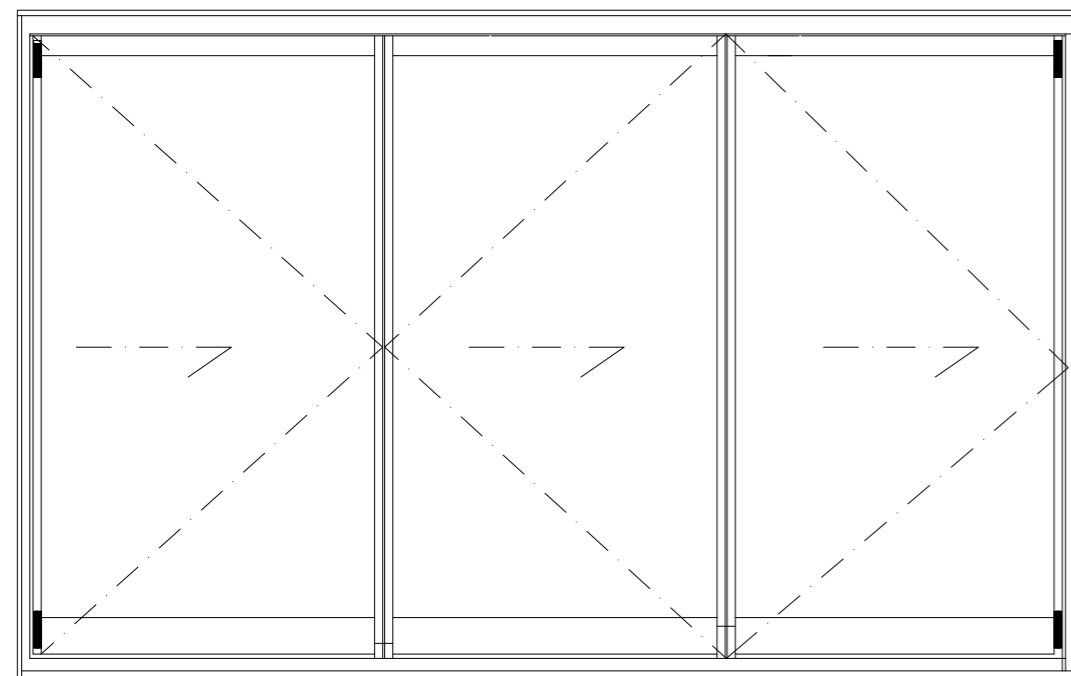

CONDITION

Notes:  
Bi-folding window  
Aluminum frame

Obscure directional glass - double glazing

Bi-folding window elevation - South facade - 1:20

Bi-folding window plan - South facade - 1:20

Clear glass - double glazing

Bi-folding window elevation - North facade - 1:20

Bi-folding window plan - North facade - 1:20

Window jamb detail - 1:10

Window jamb detail - 1:10

**Martin Evans**  
Architects ©

18 Charlotte Road  
London EC2A 3PB  
tel 020 7729 2474

**PROJECT**  
8A BELMONT STREET  
NW1 8HH London

**TITLE**  
BI-FOLDING WINDOWS

<b>DATE</b>	01.10.17
<b>SCALE</b>	1:10 @ A2
<b>DRAWN BY</b>	AF

**DRAWING NO.** BEL-CON-CD-04