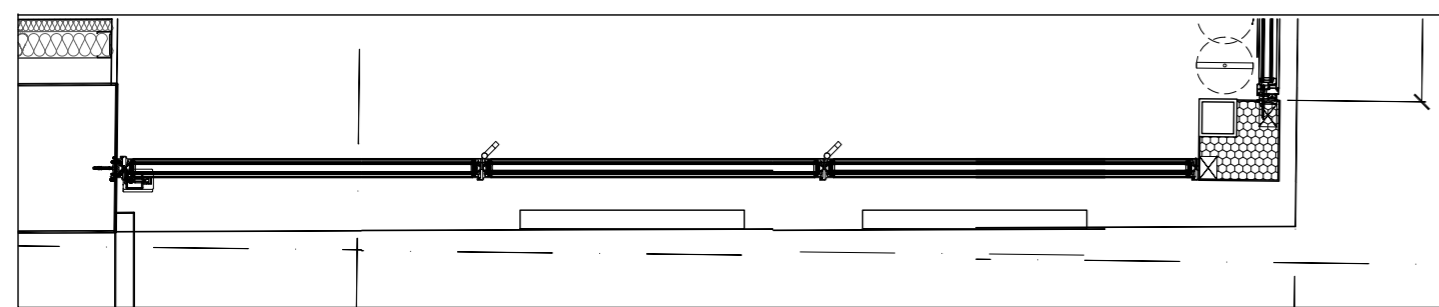

CONDITION

Notes:  
Bi-folding window  
Aluminum frame

Obscure directional glass - double glazing

Bi-folding window elevation - South facade - 1:20

Bi-folding window plan - South facade - 1:20

Clear glass - double glazing

Bi-folding window elevation - North facade - 1:20

Bi-folding window plan - North facade - 1:20

Window jamb detail - 1:10

Window jamb detail - 1:10

**Martin Evans**  
Architects ©

18 Charlotte Road  
London EC2A 3PB  
tel 020 7729 2474

**PROJECT**  
8A BELMONT STREET  
NW1 8HH London

**TITLE**  
BI-FOLDING WINDOWS

<b>DATE</b>	01.10.17
<b>SCALE</b>	1:10 @ A2
<b>DRAWN BY</b>	AF

**DRAWING NO.** BEL-CON-CD-04