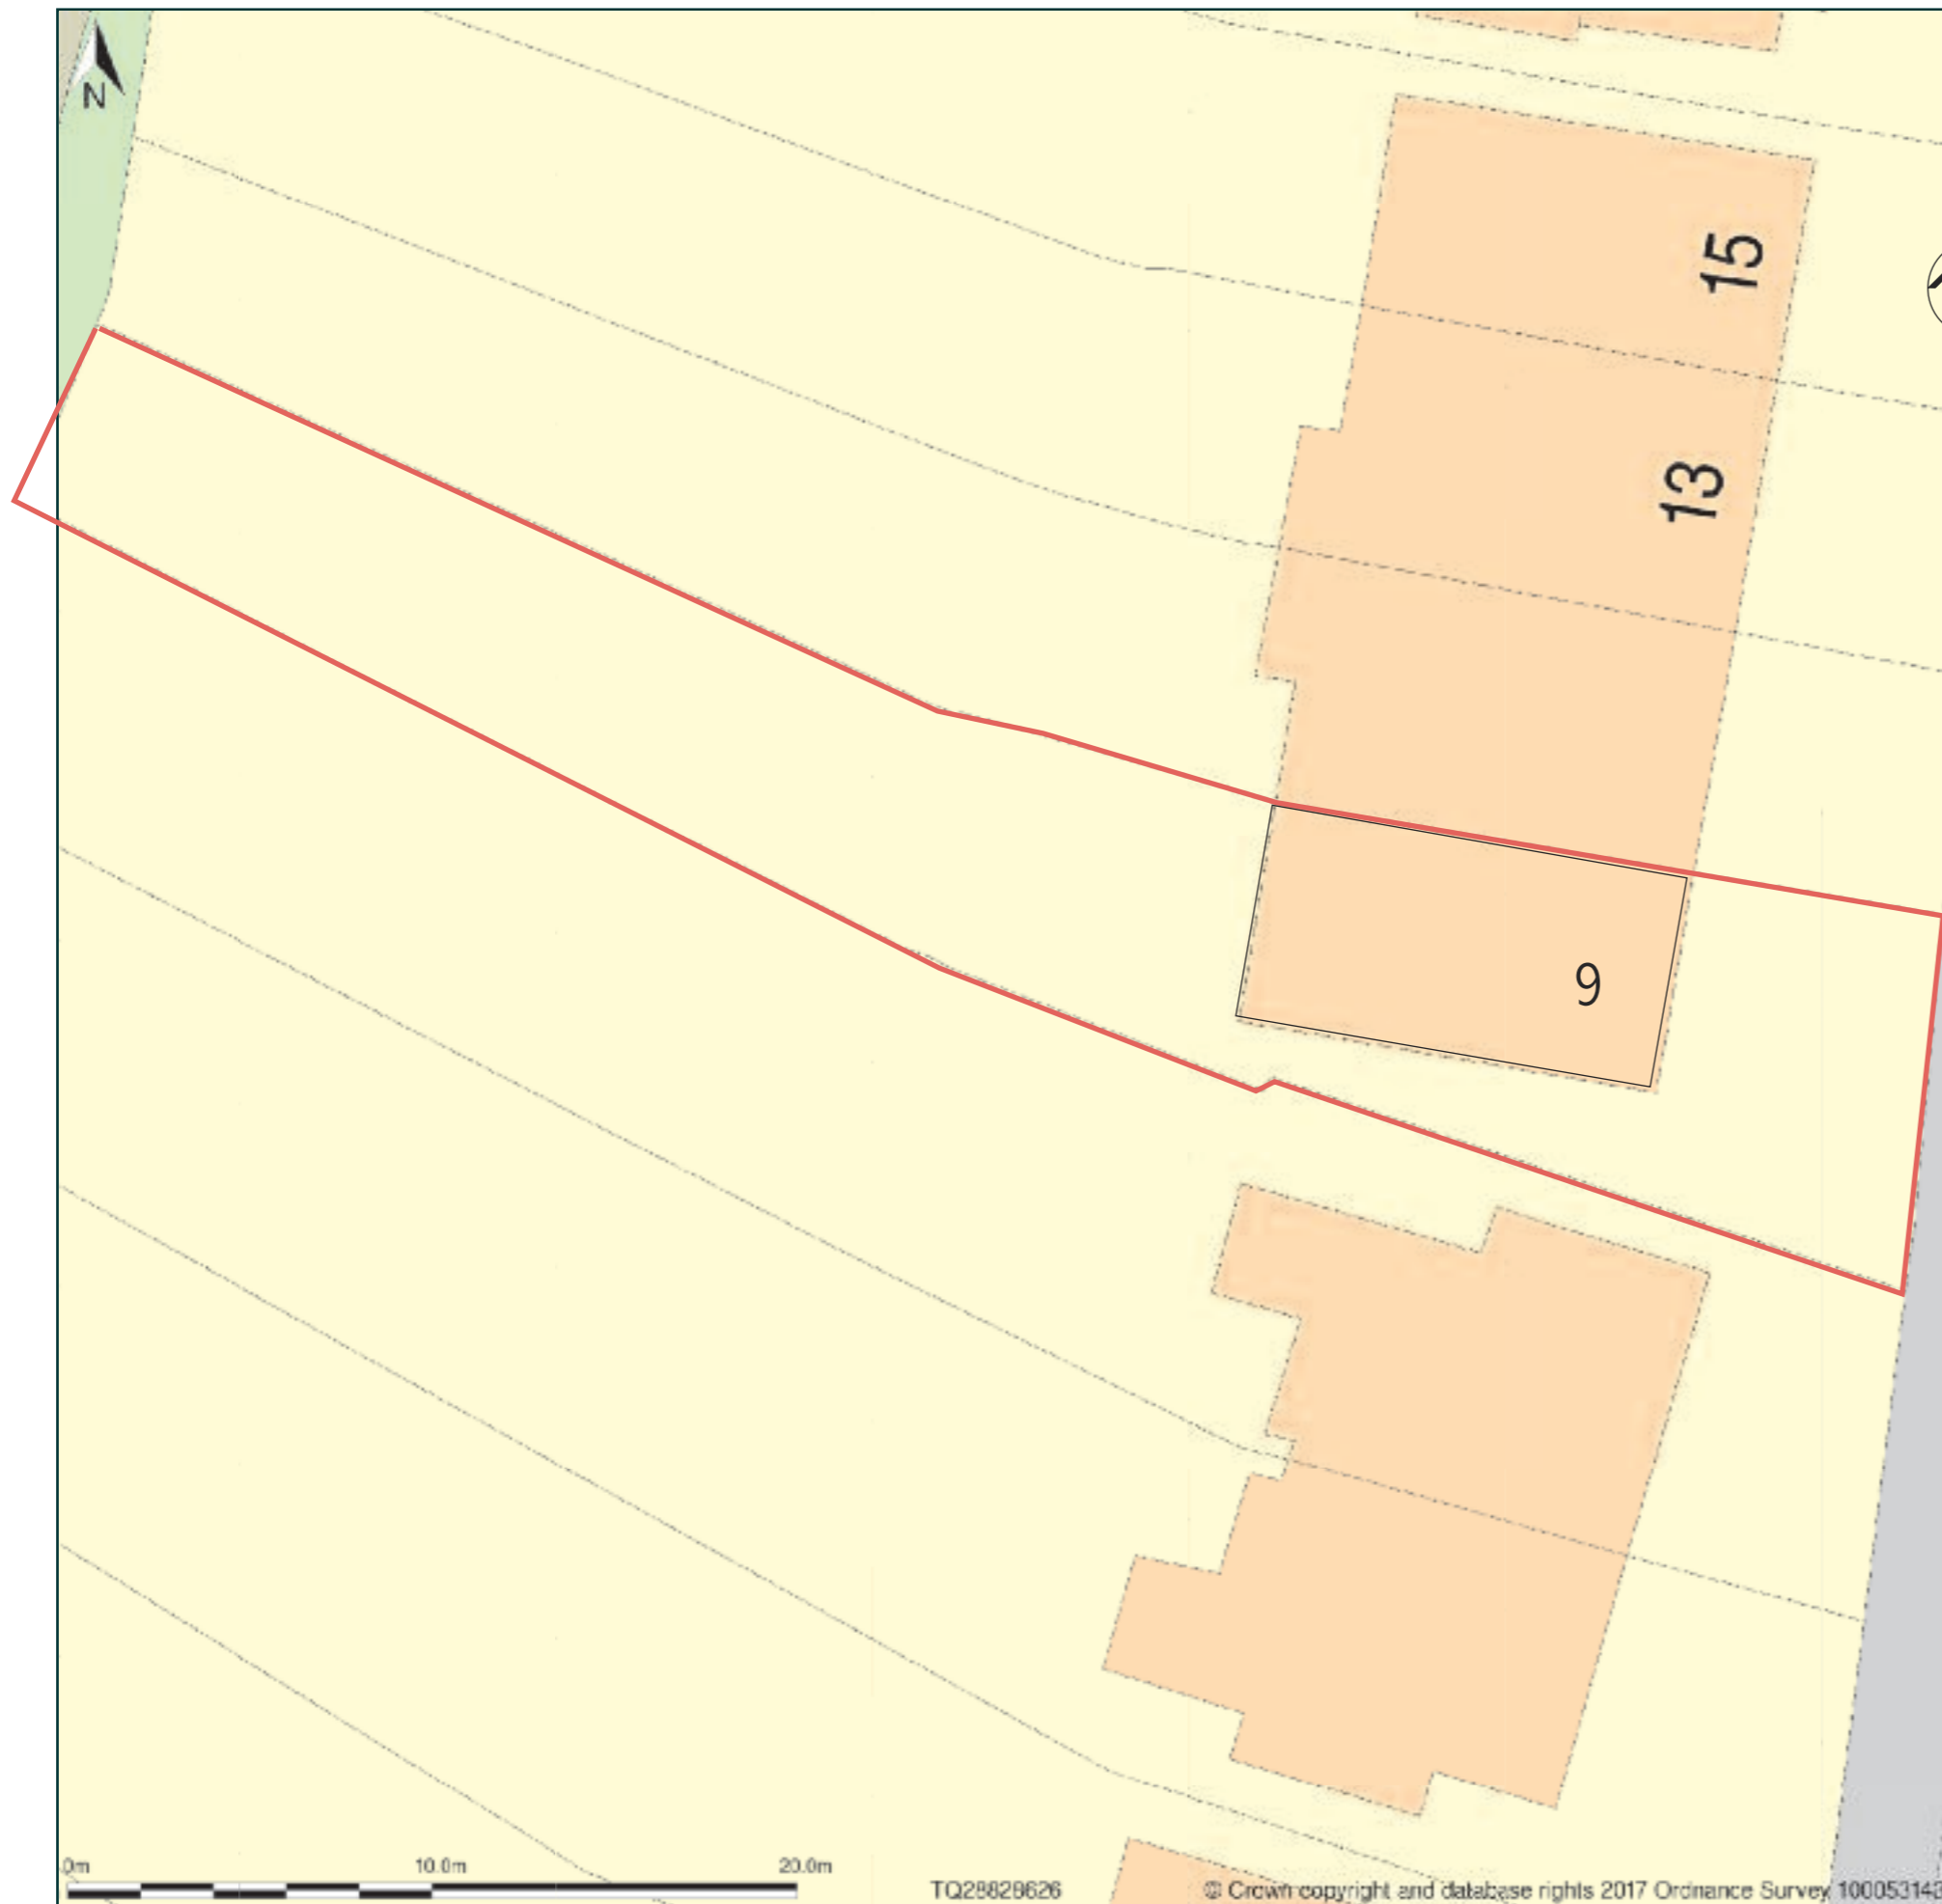

GEOFFREY POWELL
building design
interior design
122 grove lane
camberwell
london se5 8bp

9 DARTMOUTH PARK AVENUE
SITE PLAN
SCALE 1:200

9DPA/001

www.geoffreypowell.com

9 DARTMOUTH
PARK AVENUE
LONDON
NW5 1JL

DRAWING: 9DPA/001
SITE PLAN

SCALE: 1:200 @ A3

EXISTING LAYOUT