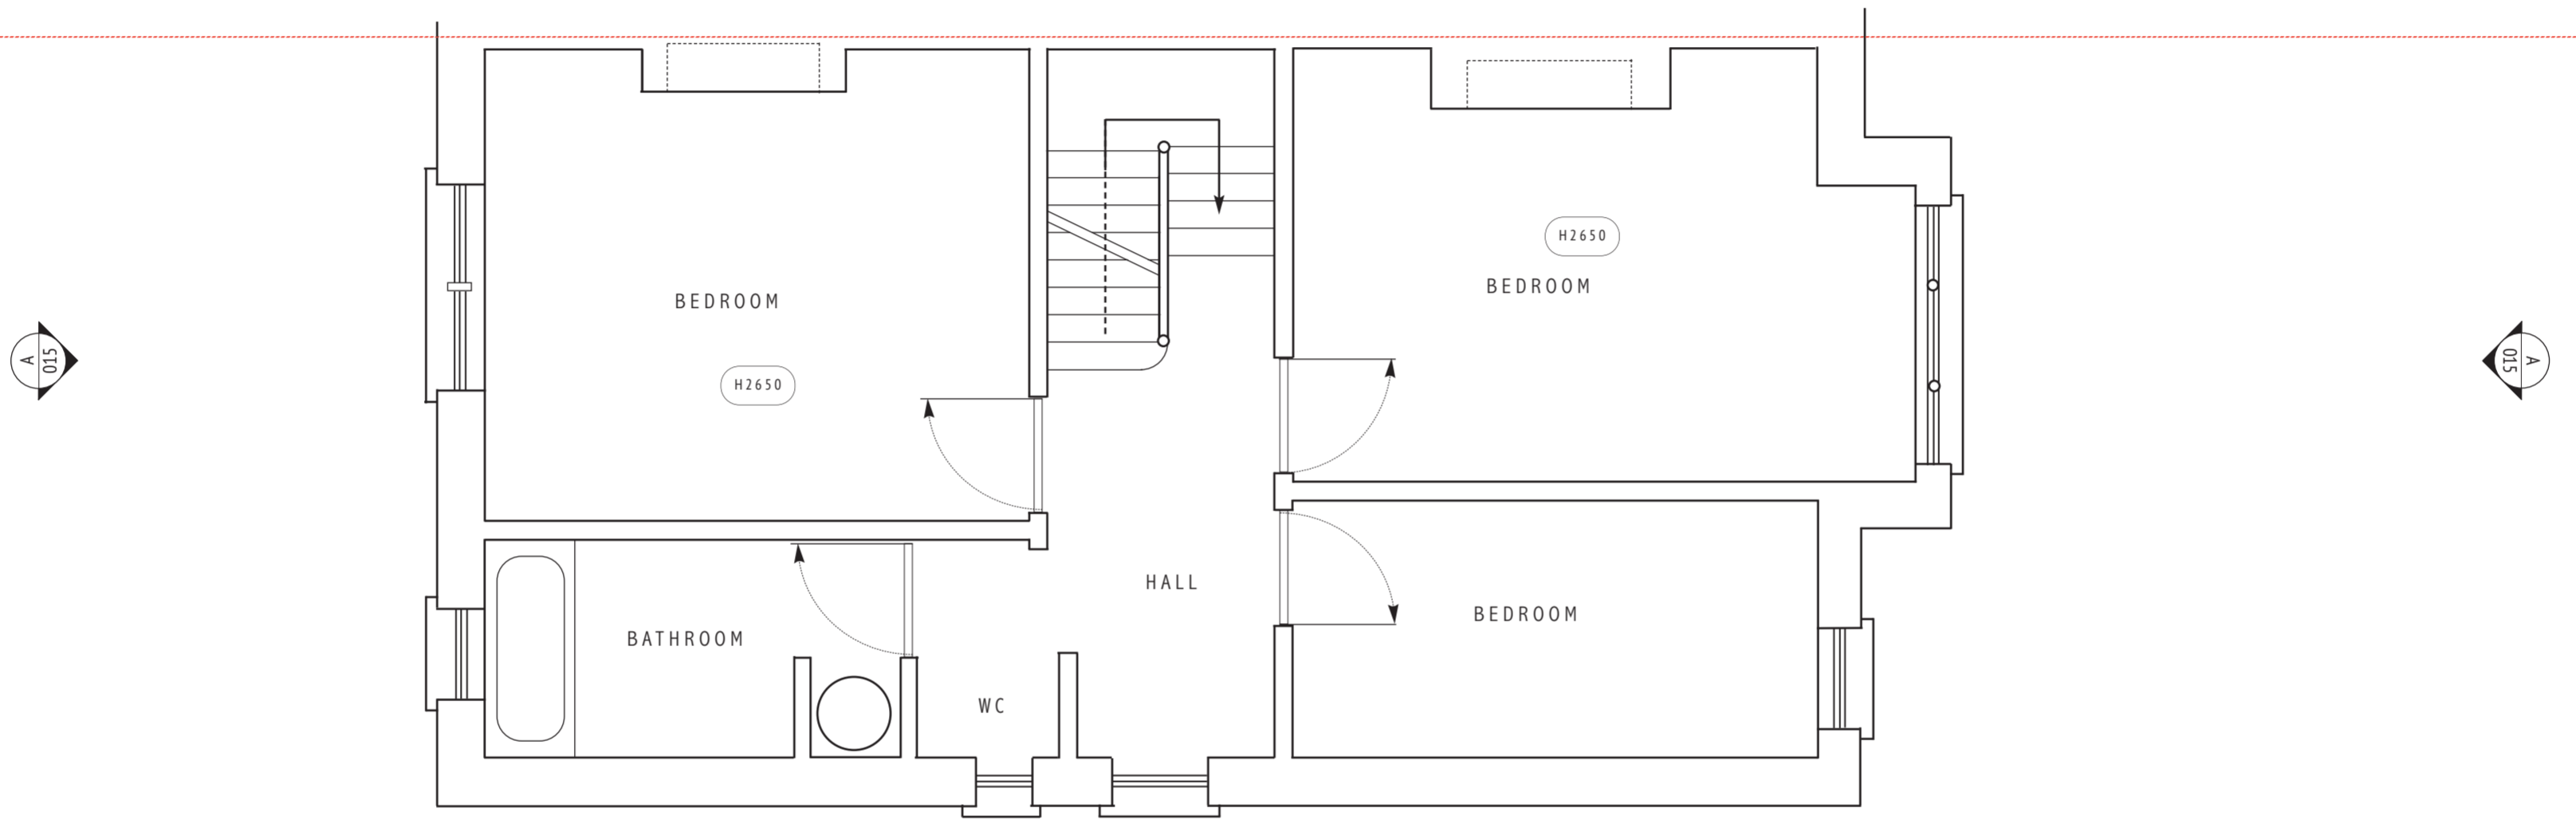

D
A
R
T
M
O
U
T
H
P
A
R
K
A
V
E
N
U
E

www.geoffreypowell.com

9 DARTMOUTH
 PARK AVENUE
 LONDON
 NW5 1JL

DRAWING:9DPA/012
 PLAN OF FIRST FLOOR

1:50@A2 / 1:100@A4

EXISTING LAYOUT