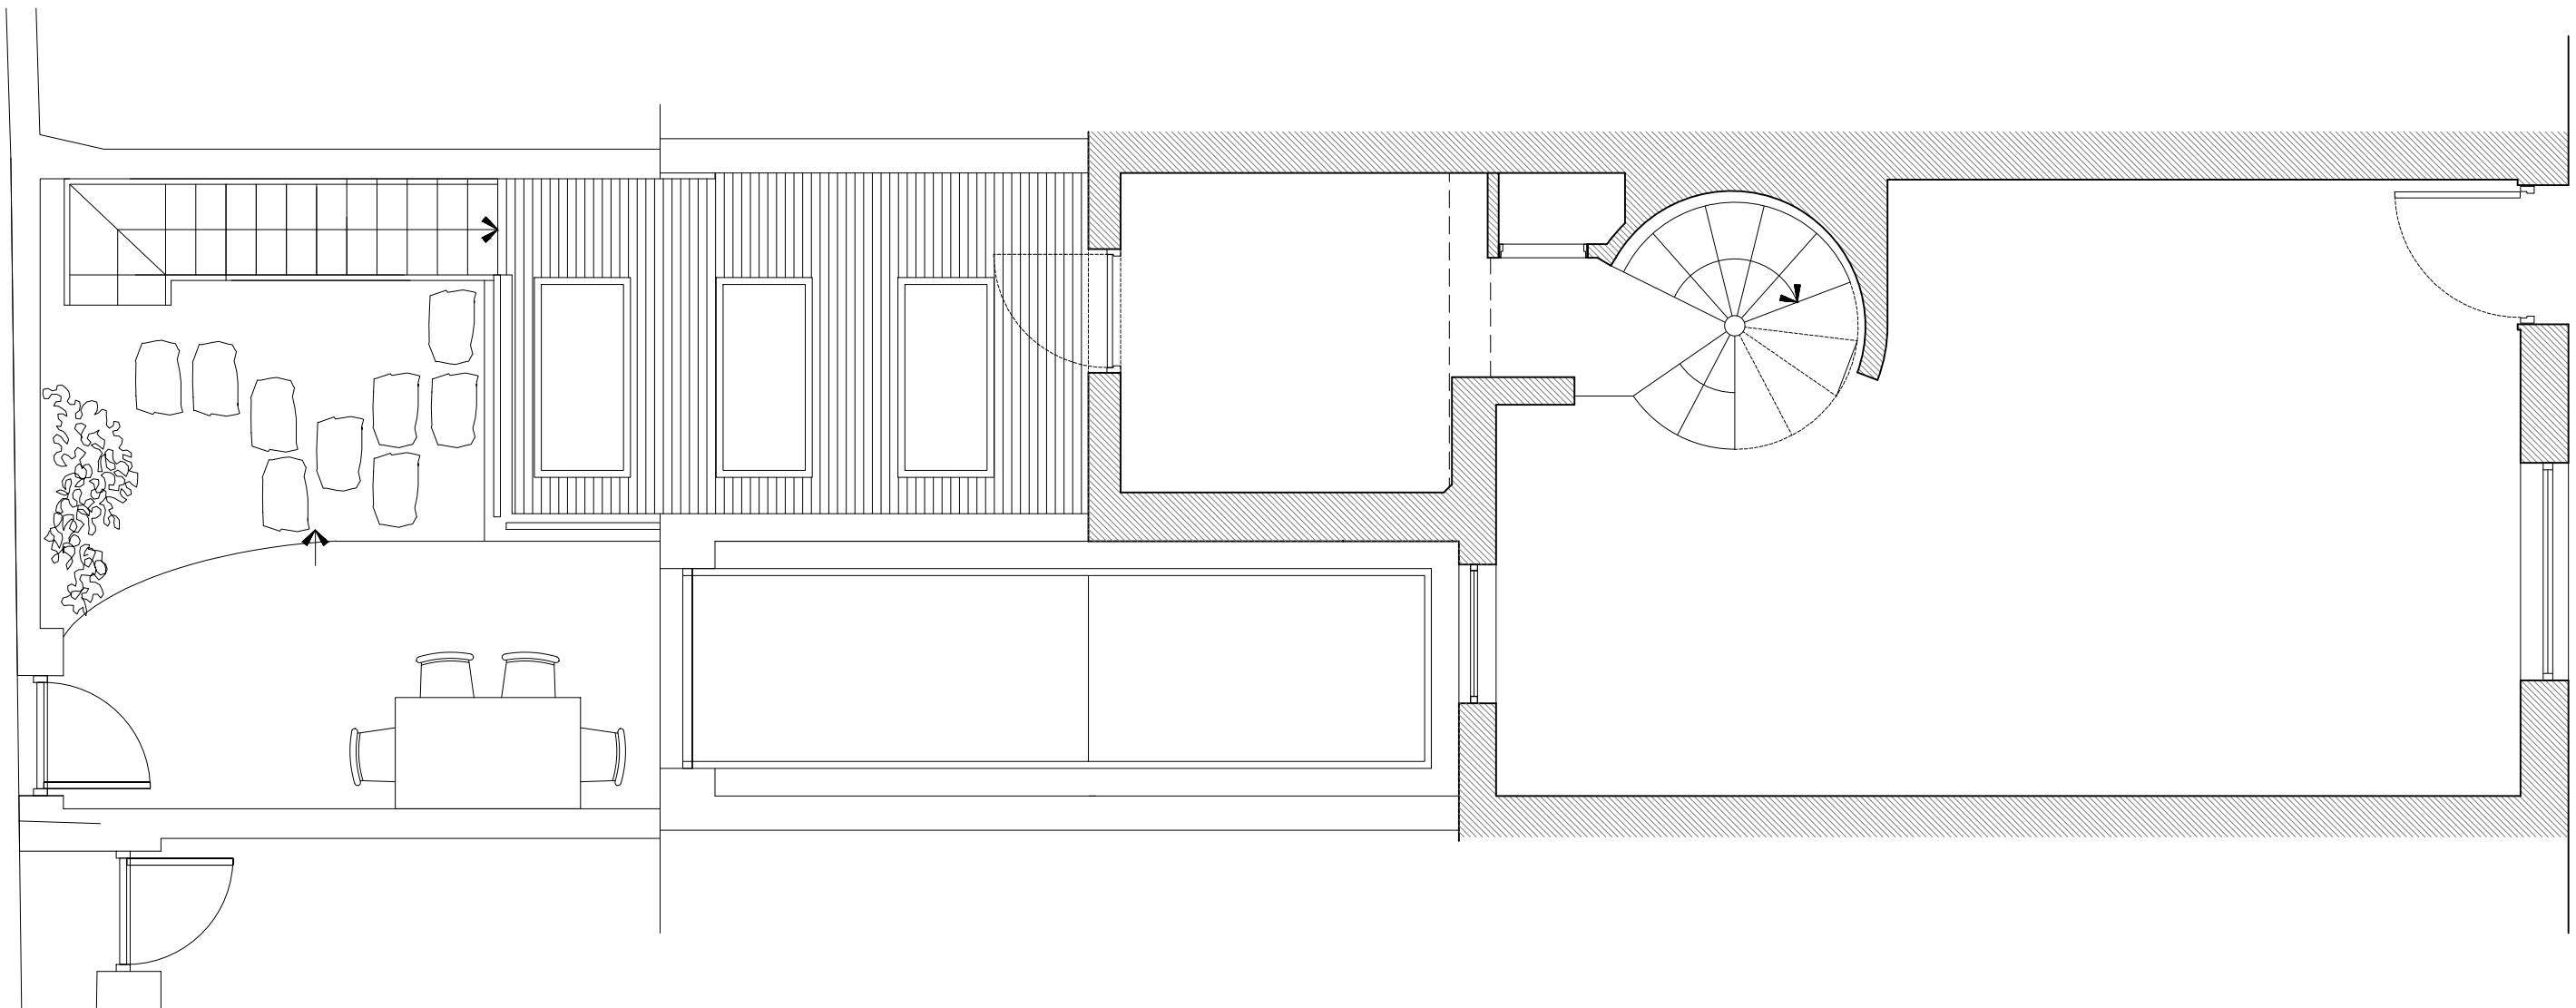

Rev Date Description

- -

PROPOSED

Notes

Client
 Karen Smith & Dick Carruthers
 8 Wildwood Grove
 London
 NW3 7HU

Project
 8 Wildwood Grove
 London
 NW3 7HU

Title

PROPOSED
 FIRST FLOOR PLAN OPTION A