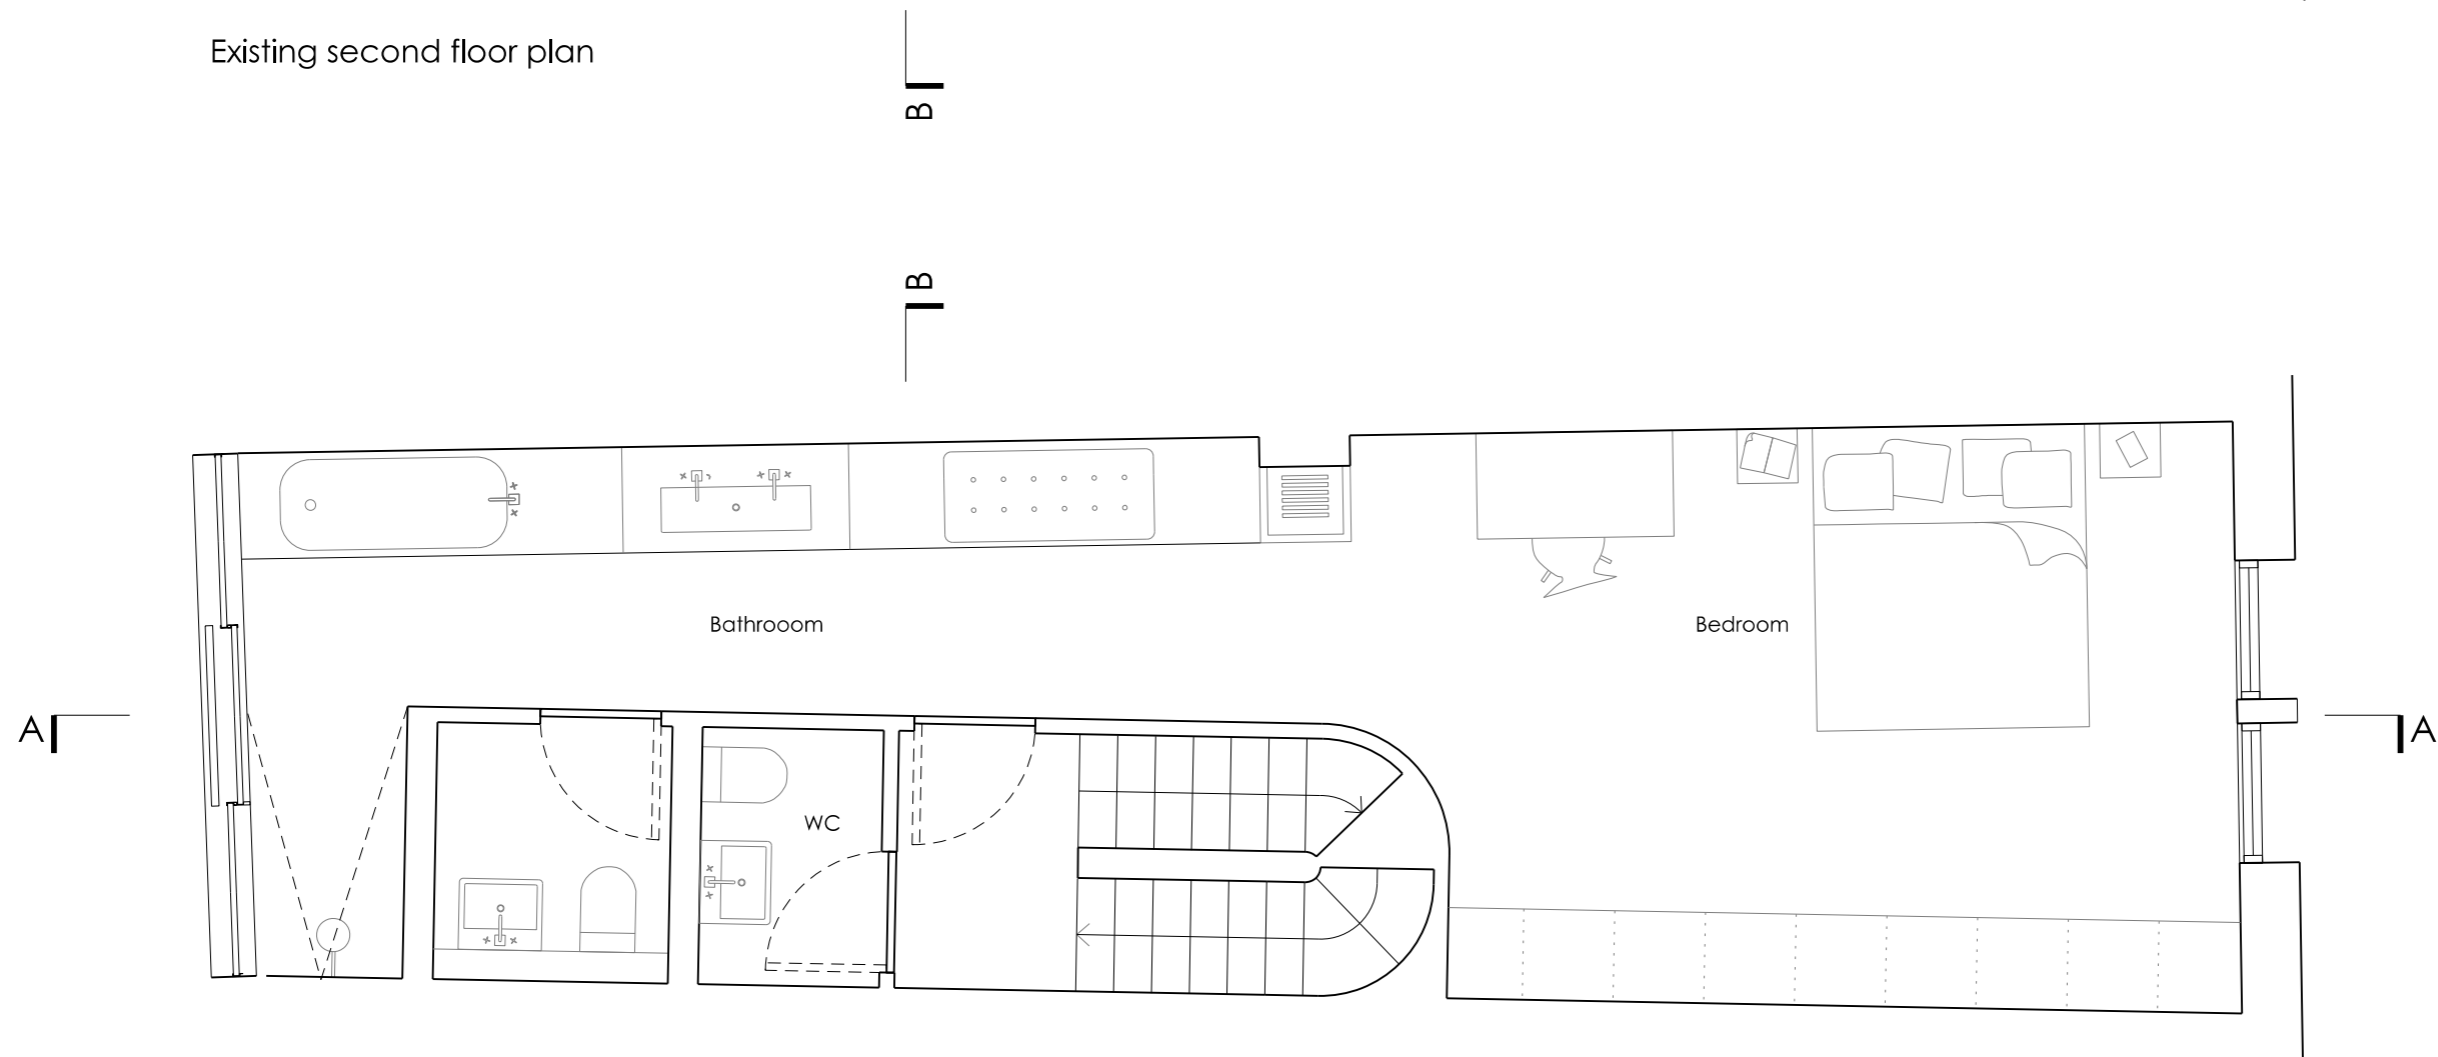

Existing second floor plan

Proposed second floor plan

0m 1m 2m 3m

Studio Jung Ltd.

18 Gloucester Place Mews
London W1U 8BA
T: +44 7511 559 316
info@studiojung.co.uk

Project Hatton Wall

Subject Second floor plan

Scale 1:50

Original Size A3

First issued 20.10.17

Reissued	Issue	Rev
20.10.17	for planning	-

Drawing No. 119 P 005