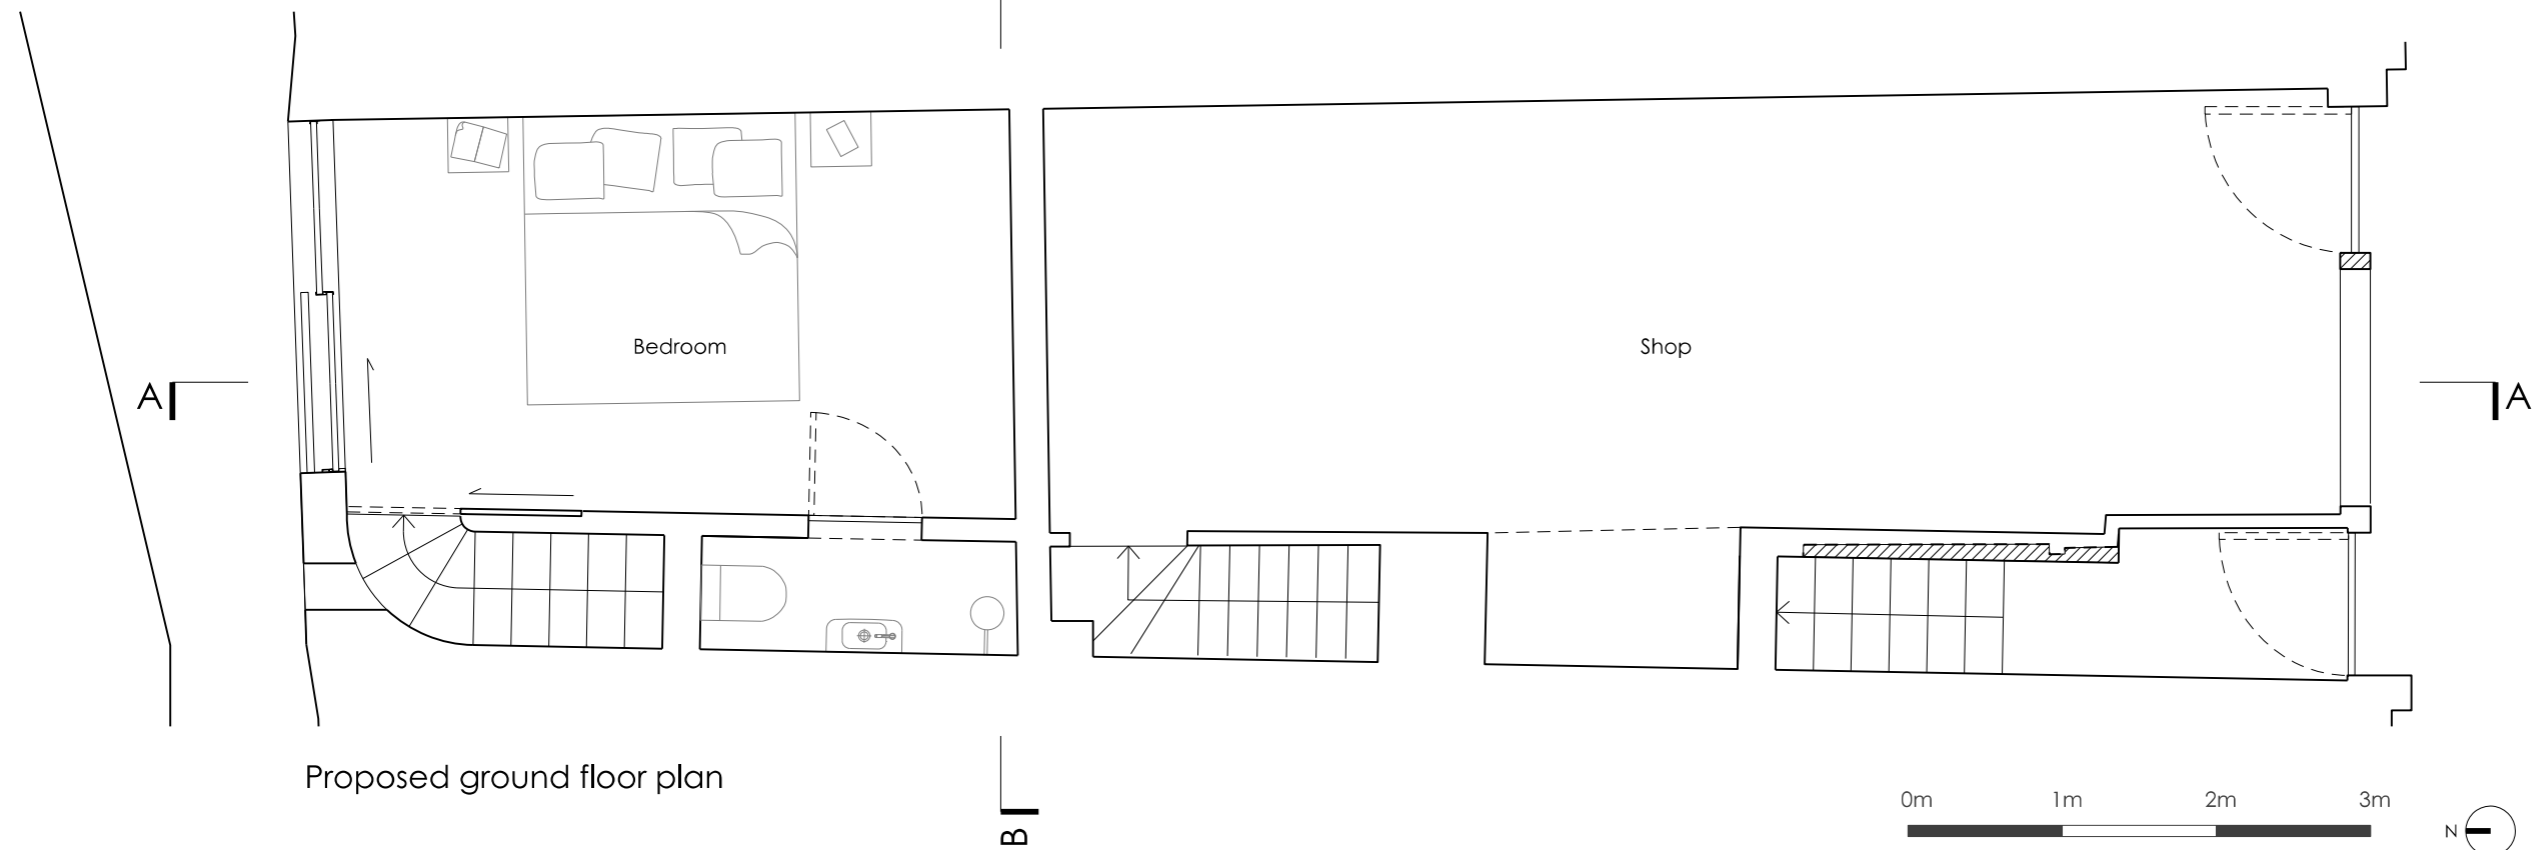

Existing ground floor plan

Proposed ground floor plan

Studio Jung Ltd.

18 Gloucester Place Mews
 London W1U 8BA
 T: +44 7511 559 316
 info@studiojung.co.uk

Project Hatton Wall

Subject Ground floor plan

Scale 1:50

Original Size A3

First issued 20.10.17

Reissued	Issue	Rev
20.10.17	for planning	-

Drawing No. 119 P 003