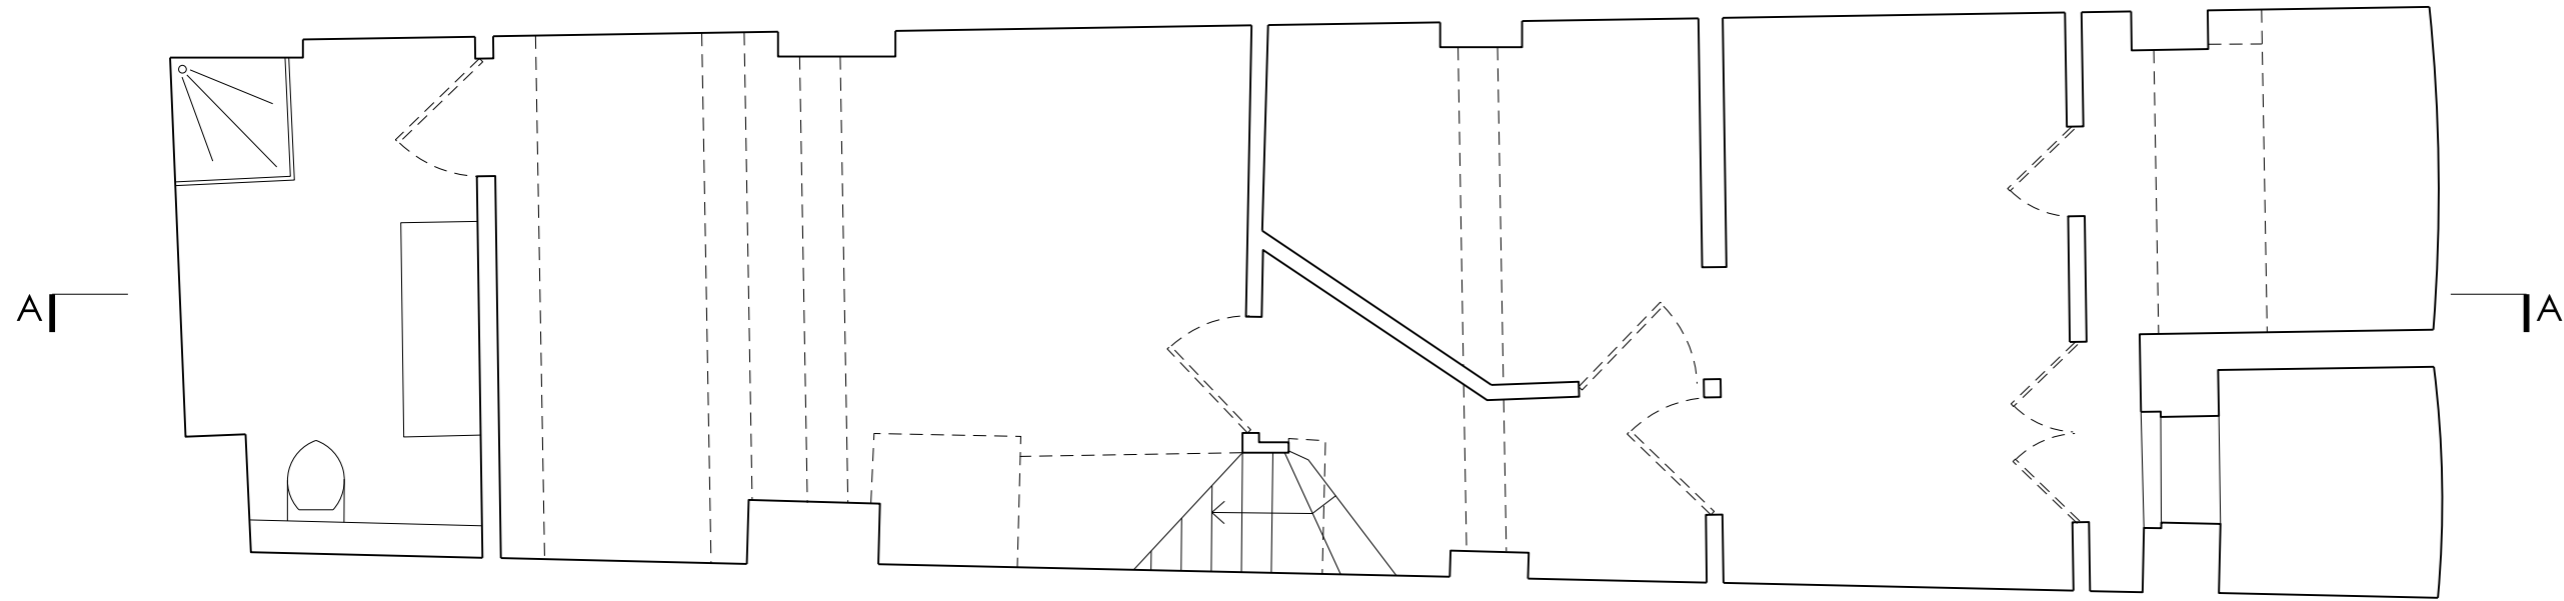

Existing basement plan

Proposed basement plan

0m 1m 2m 3m

Studio Jung Ltd.

18 Gloucester Place Mews  
 London W1U 8BA  
 T: +44 7511 559 316  
 info@studiojung.co.uk

Project Hatton Wall

Subject Basement plan

Scale 1:50

Original Size A3

First issued 20.10.17

| Reissued | Issue        | Rev |
|----------|--------------|-----|
| 20.10.17 | for planning | -   |
|          |              |     |
|          |              |     |

Drawing No. 119 P 002