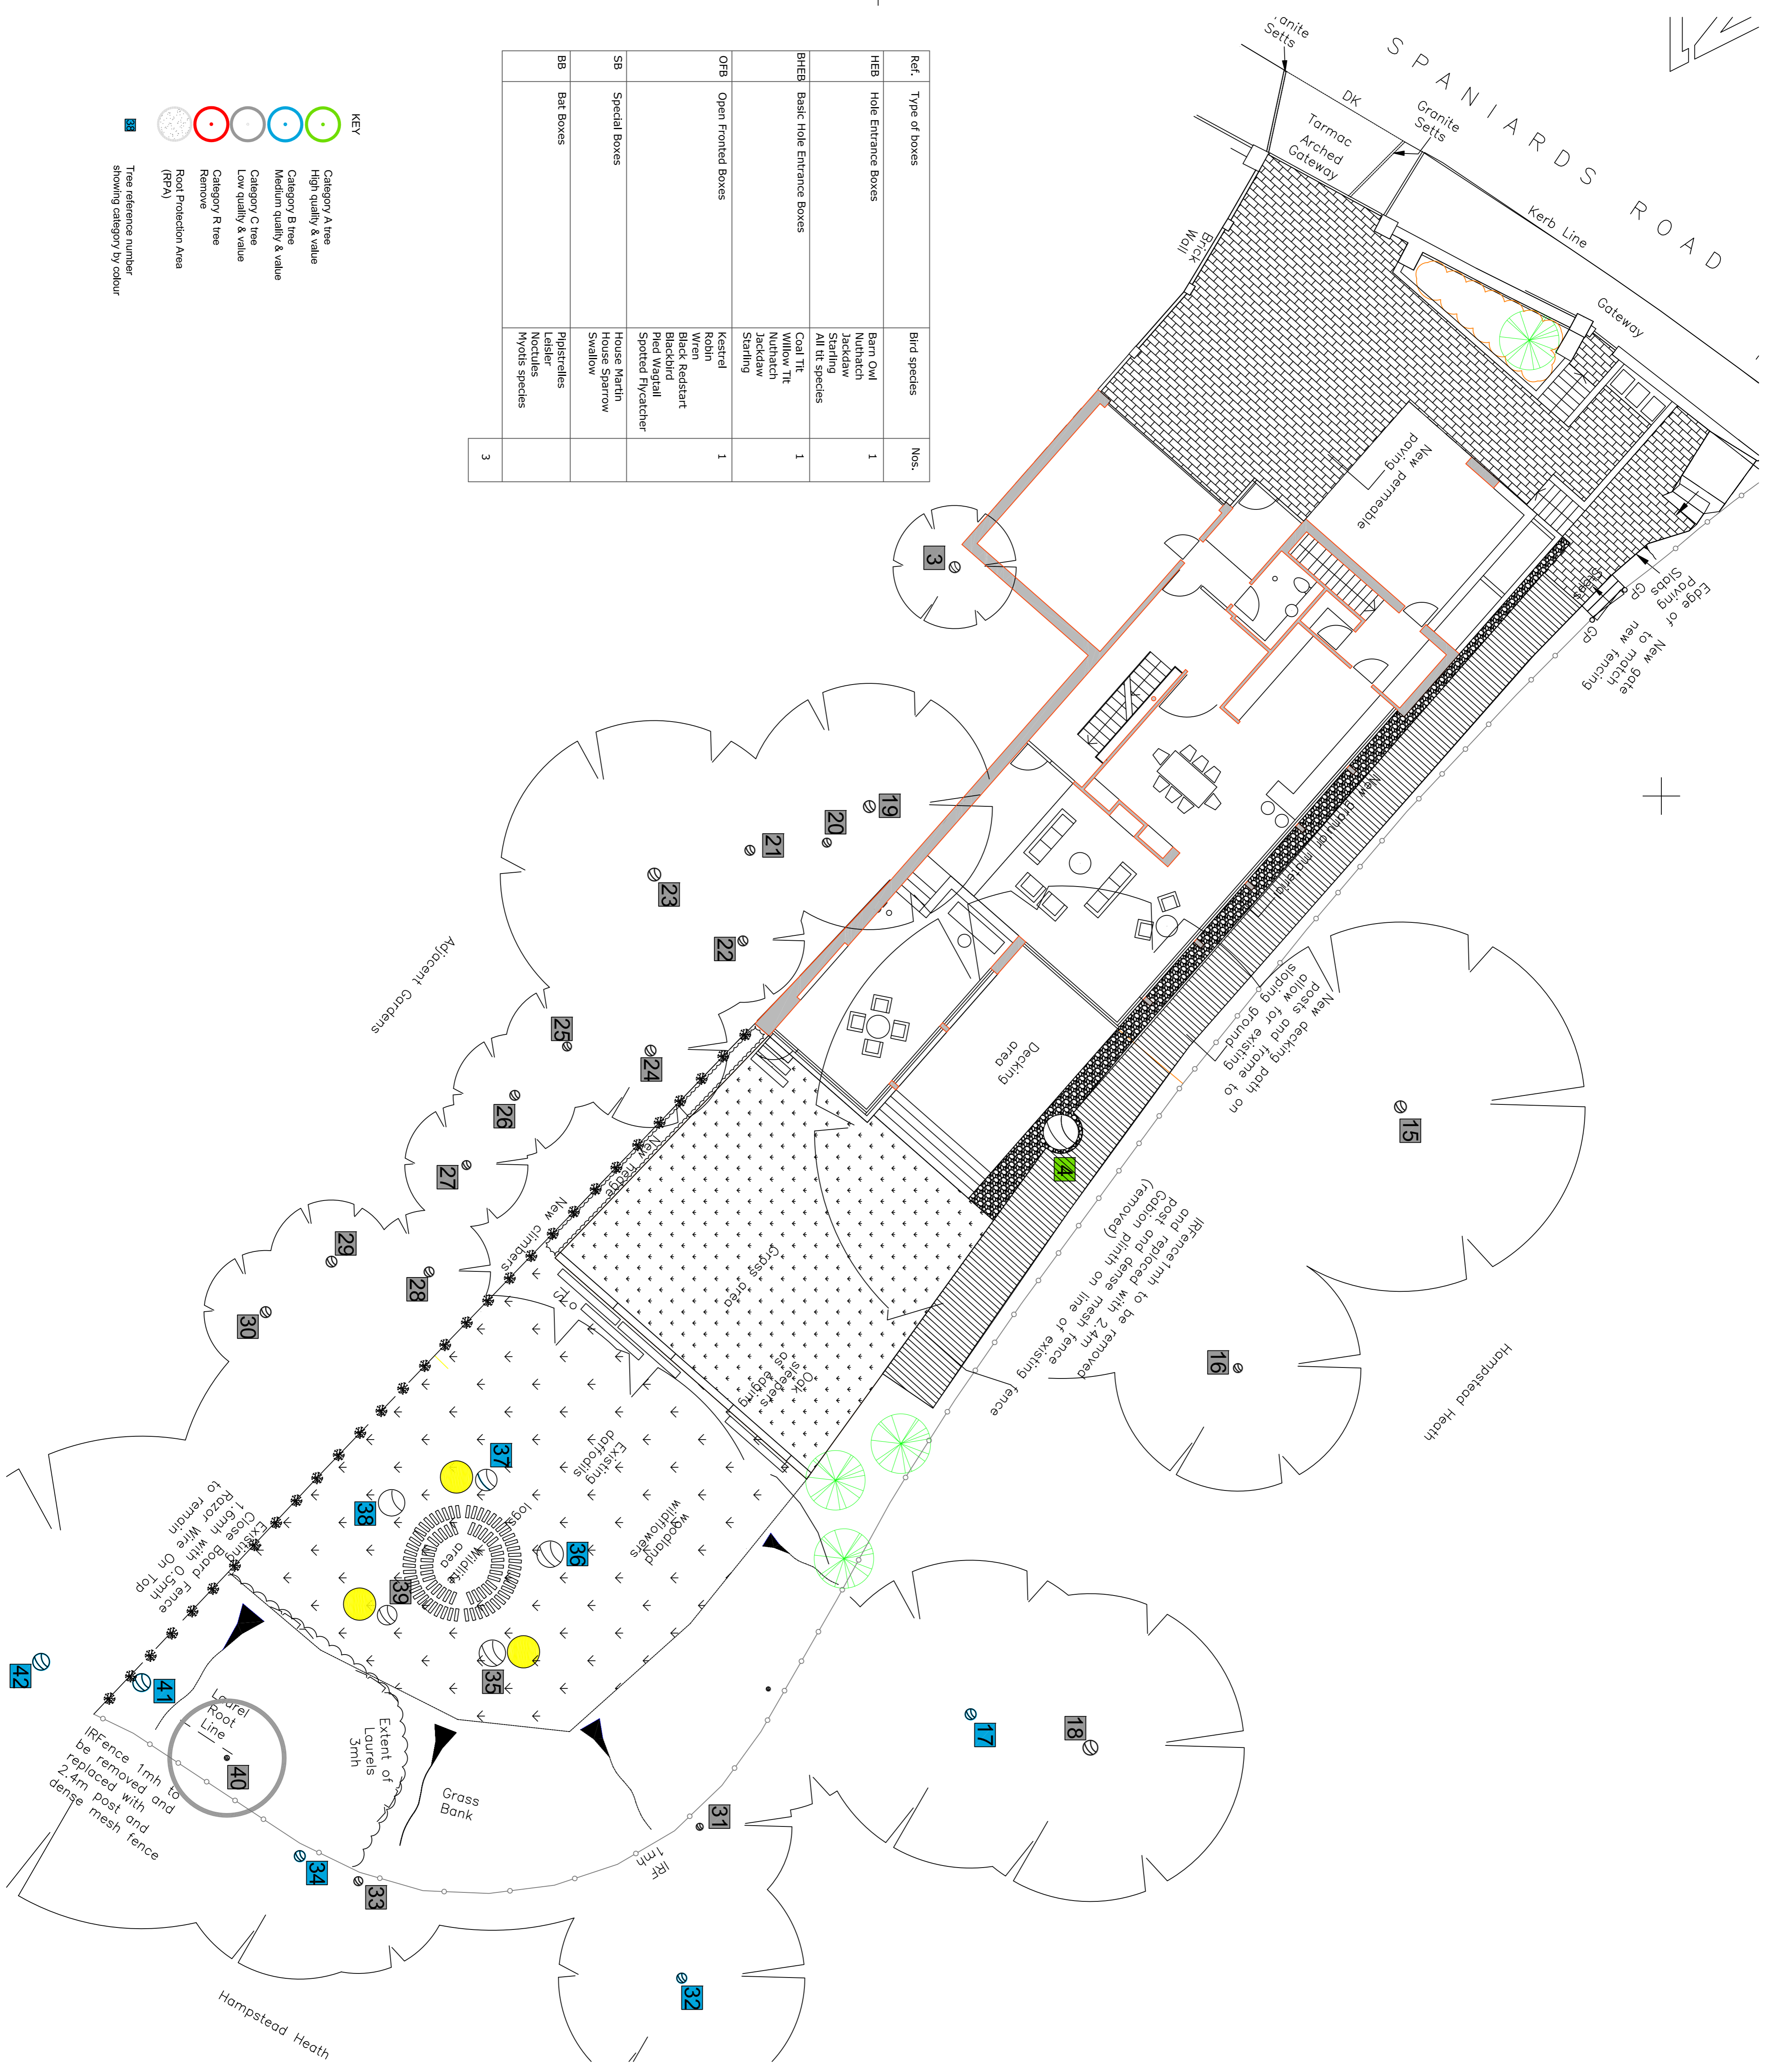

Ref.	Type of boxes	Bird species	Nos.
HEB	Hole Entrance Boxes	Barn Owl Nuthatch Jackdaw Starling All tit species	1
BHEB	Basic Hole Entrance Boxes	Coal Tit Willow Tit Nuthatch Jackdaw Starling	1
OFB	Open Fronted Boxes	Kestrel Robin Wren Black Redstart Blackbird Red Wagtail Spotted Flycatcher	1
SB	Special Boxes	House Martin House Sparrow Swallow	
BB	Bat Boxes	Pipistrellus Leisler Noctules Myotis species	3

KEY

- Category A tree
High quality & value
- Category B tree
Medium quality & value
- Category C tree
Low quality & value
- Category R tree
Remove
- Root Protection Area (RPA)
- Trees reference number showing category by colour

DO NOT SCALE - ASK FOR DIMENSION
USE ONLY FOR PURPOSE INDICATED BELOW

SCALE BARS FOR MICROFILM PURPOSES ONLY

1:100 2m 4m 6m 8m 10m
 1:10 200mm 400mm 600mm 800mm 1000mm
 1:50 1m 2m 3m 4m 5m
 1:5 100mm 200mm 300mm 400mm 500mm

KEY

- Existing trees to be retained and protected
- Proposed new trees
- New hedge
- New climber on fence
- New shrubs 450mm deep imported good quality topsoil
- Proposed new grass area
- Proposed woodland wildflower mix
- Log piles Wood taken from existing trees to be removed
- Proposed bird box location
- Existing 1.6m high close board fence with .5m razor wire on top
- New 2.4m high dense mesh fence
- Embankment
- Proposed stone pavers
- Proposed granular material
- Proposed decking on posts and frame
- Proposed Oak sleepers as edging