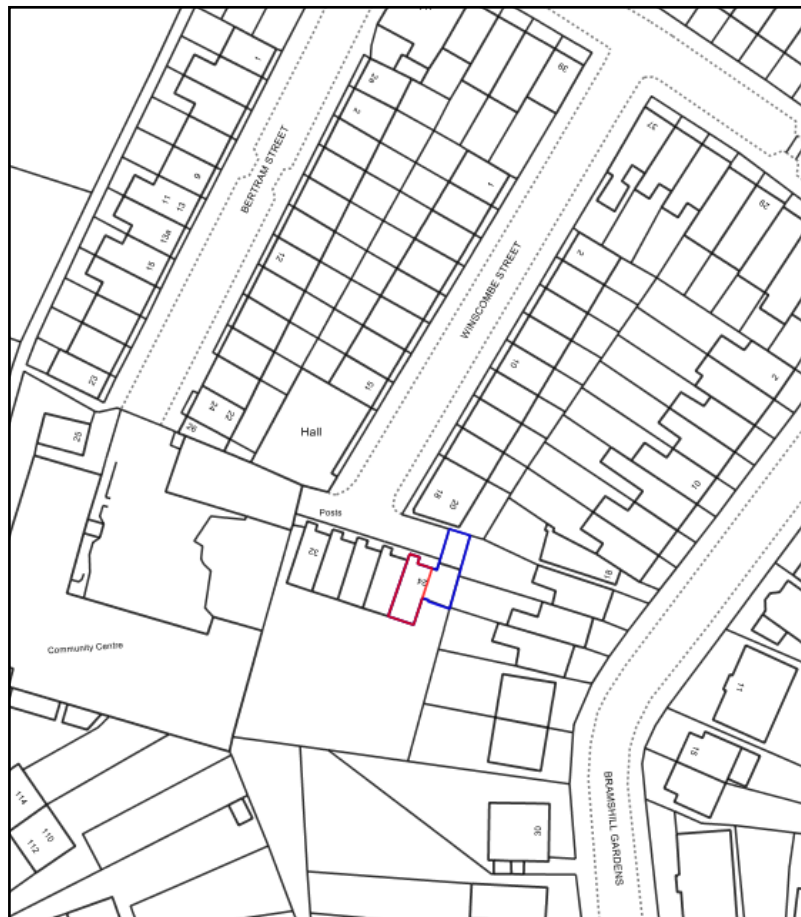

Location Plan, 24 Winscombe St

Plan Produced for: Tim Bassingthwaighte
Date Produced: 06 Nov 2017
Plan Reference Number: TQRQM17310141505172
Scale: 1:1250 @ A4