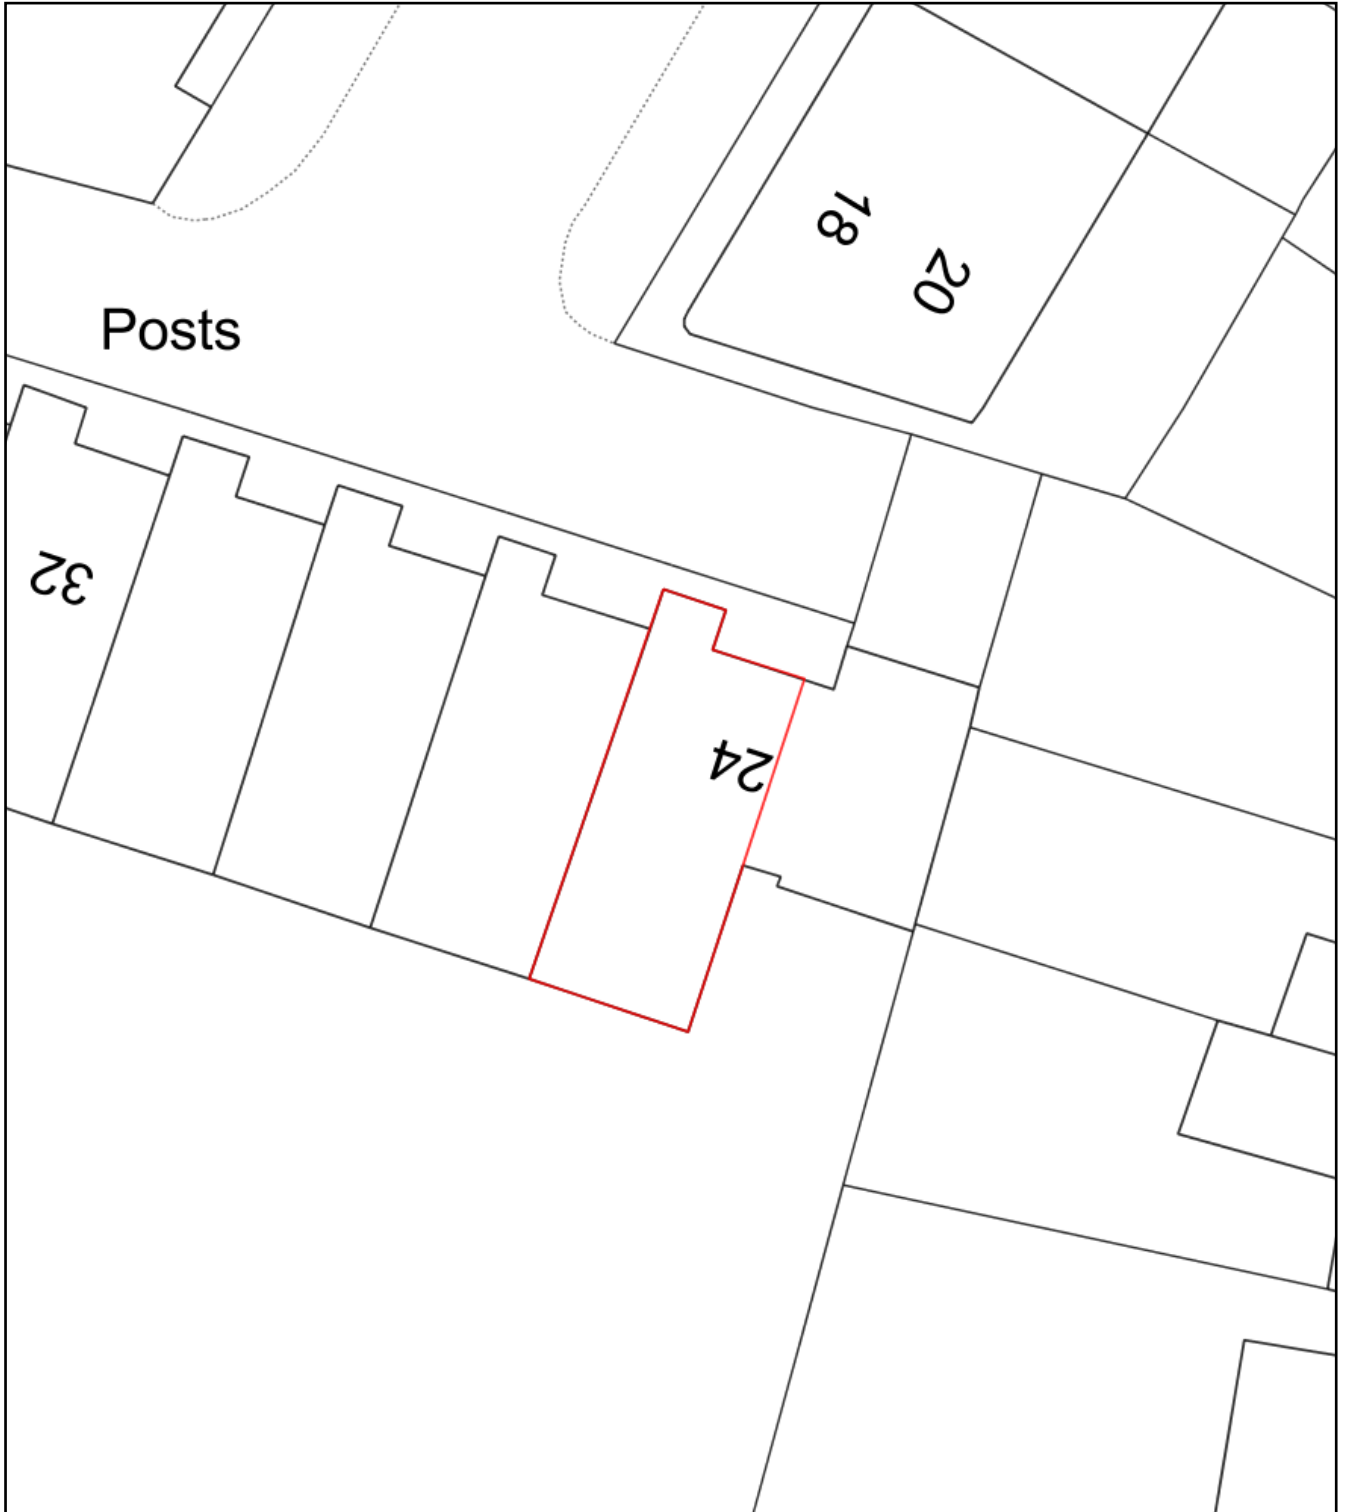

# Site Plan, 24 Winscombe St

Plan Produced for: Tim Bassingthwaite

Date Produced: 06 Nov 2017

Plan Reference Number: TQRQM17310141911516

Scale: 1:200 @ A4