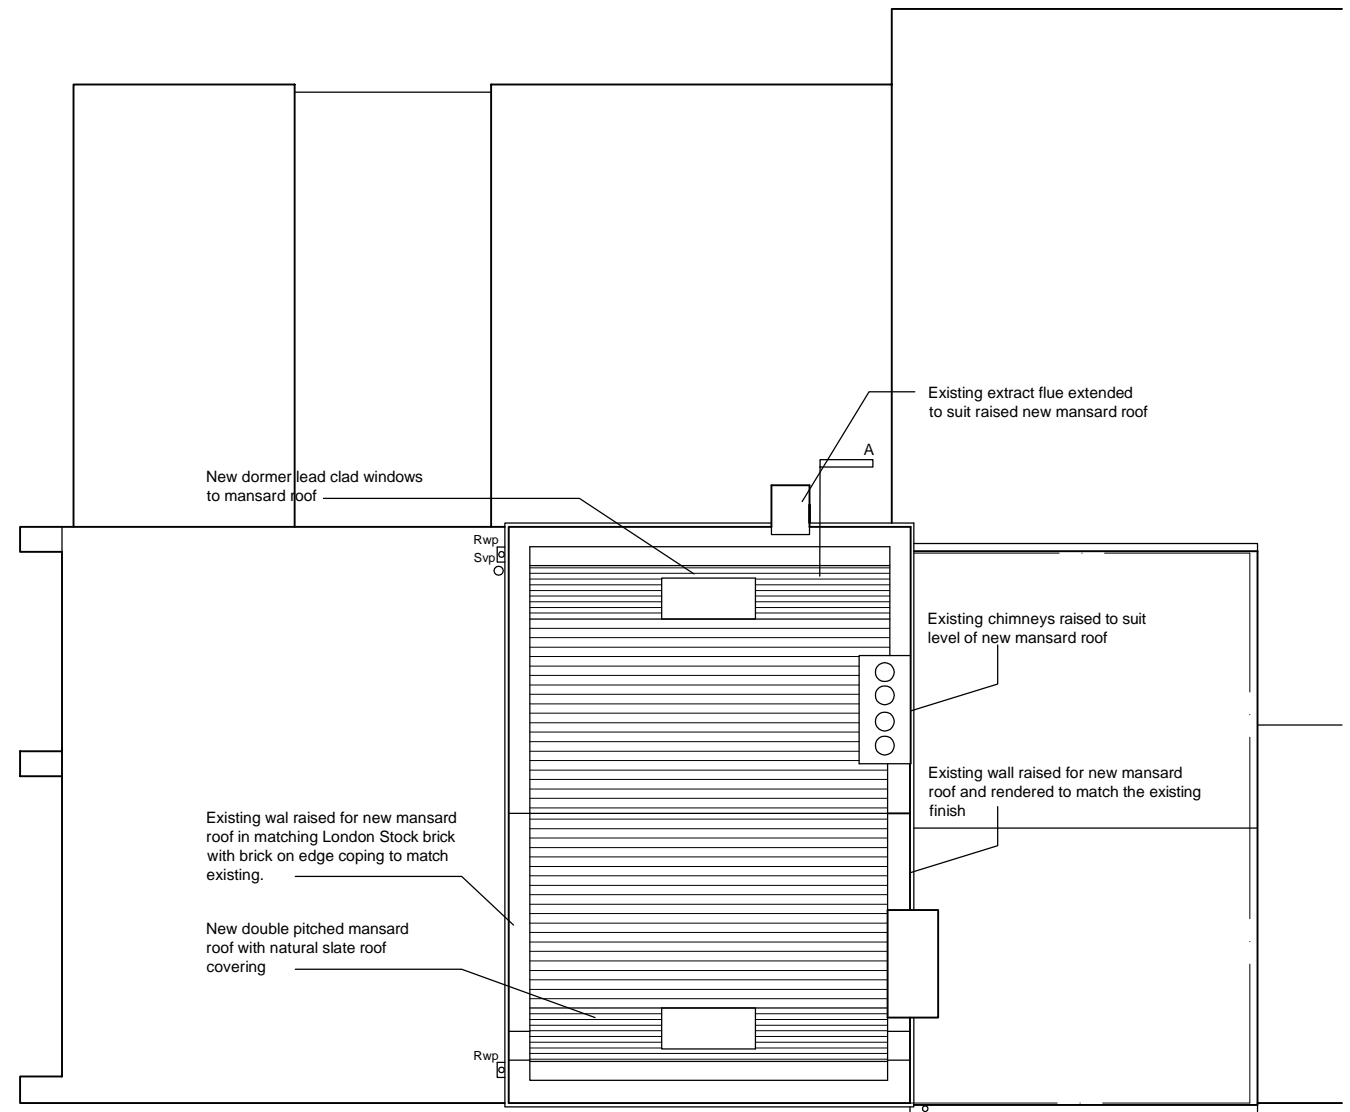

Proposed: second floor plan

Proposed: roof plan

Planning re-submission

revision	england architecture 28A Lower Marsh London SE1 7RG		project 2 Charles Place London. NW1 2HW
	tel. 020 7928 3456		Proposed: Second floor & roof plans title
file no.	190.Planning.01	1:100 @ A3	scale
dwg status	07.11.17 Planning		
project no.	190	dwg. no	Proposed.02