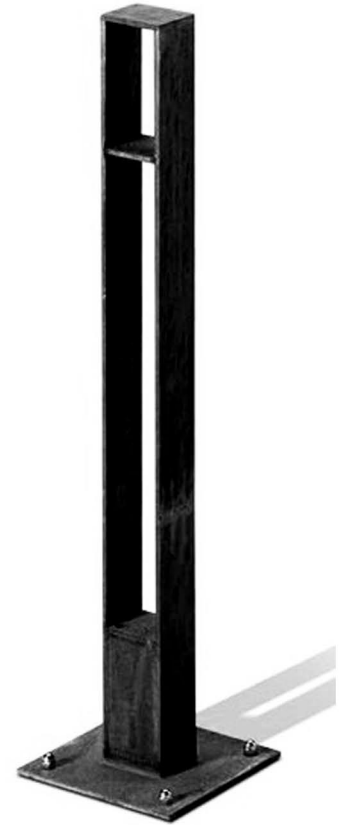

Powdercoated
metal bollards

SKETCH VIEW OF BIN ENCLOSURE ON
STANHOPE ST

Powdercoated
metal bollard

16D SK 129 Rev:A
Sketch of bin enclosure
Drummond St, NW1
25/07/2017
For comment