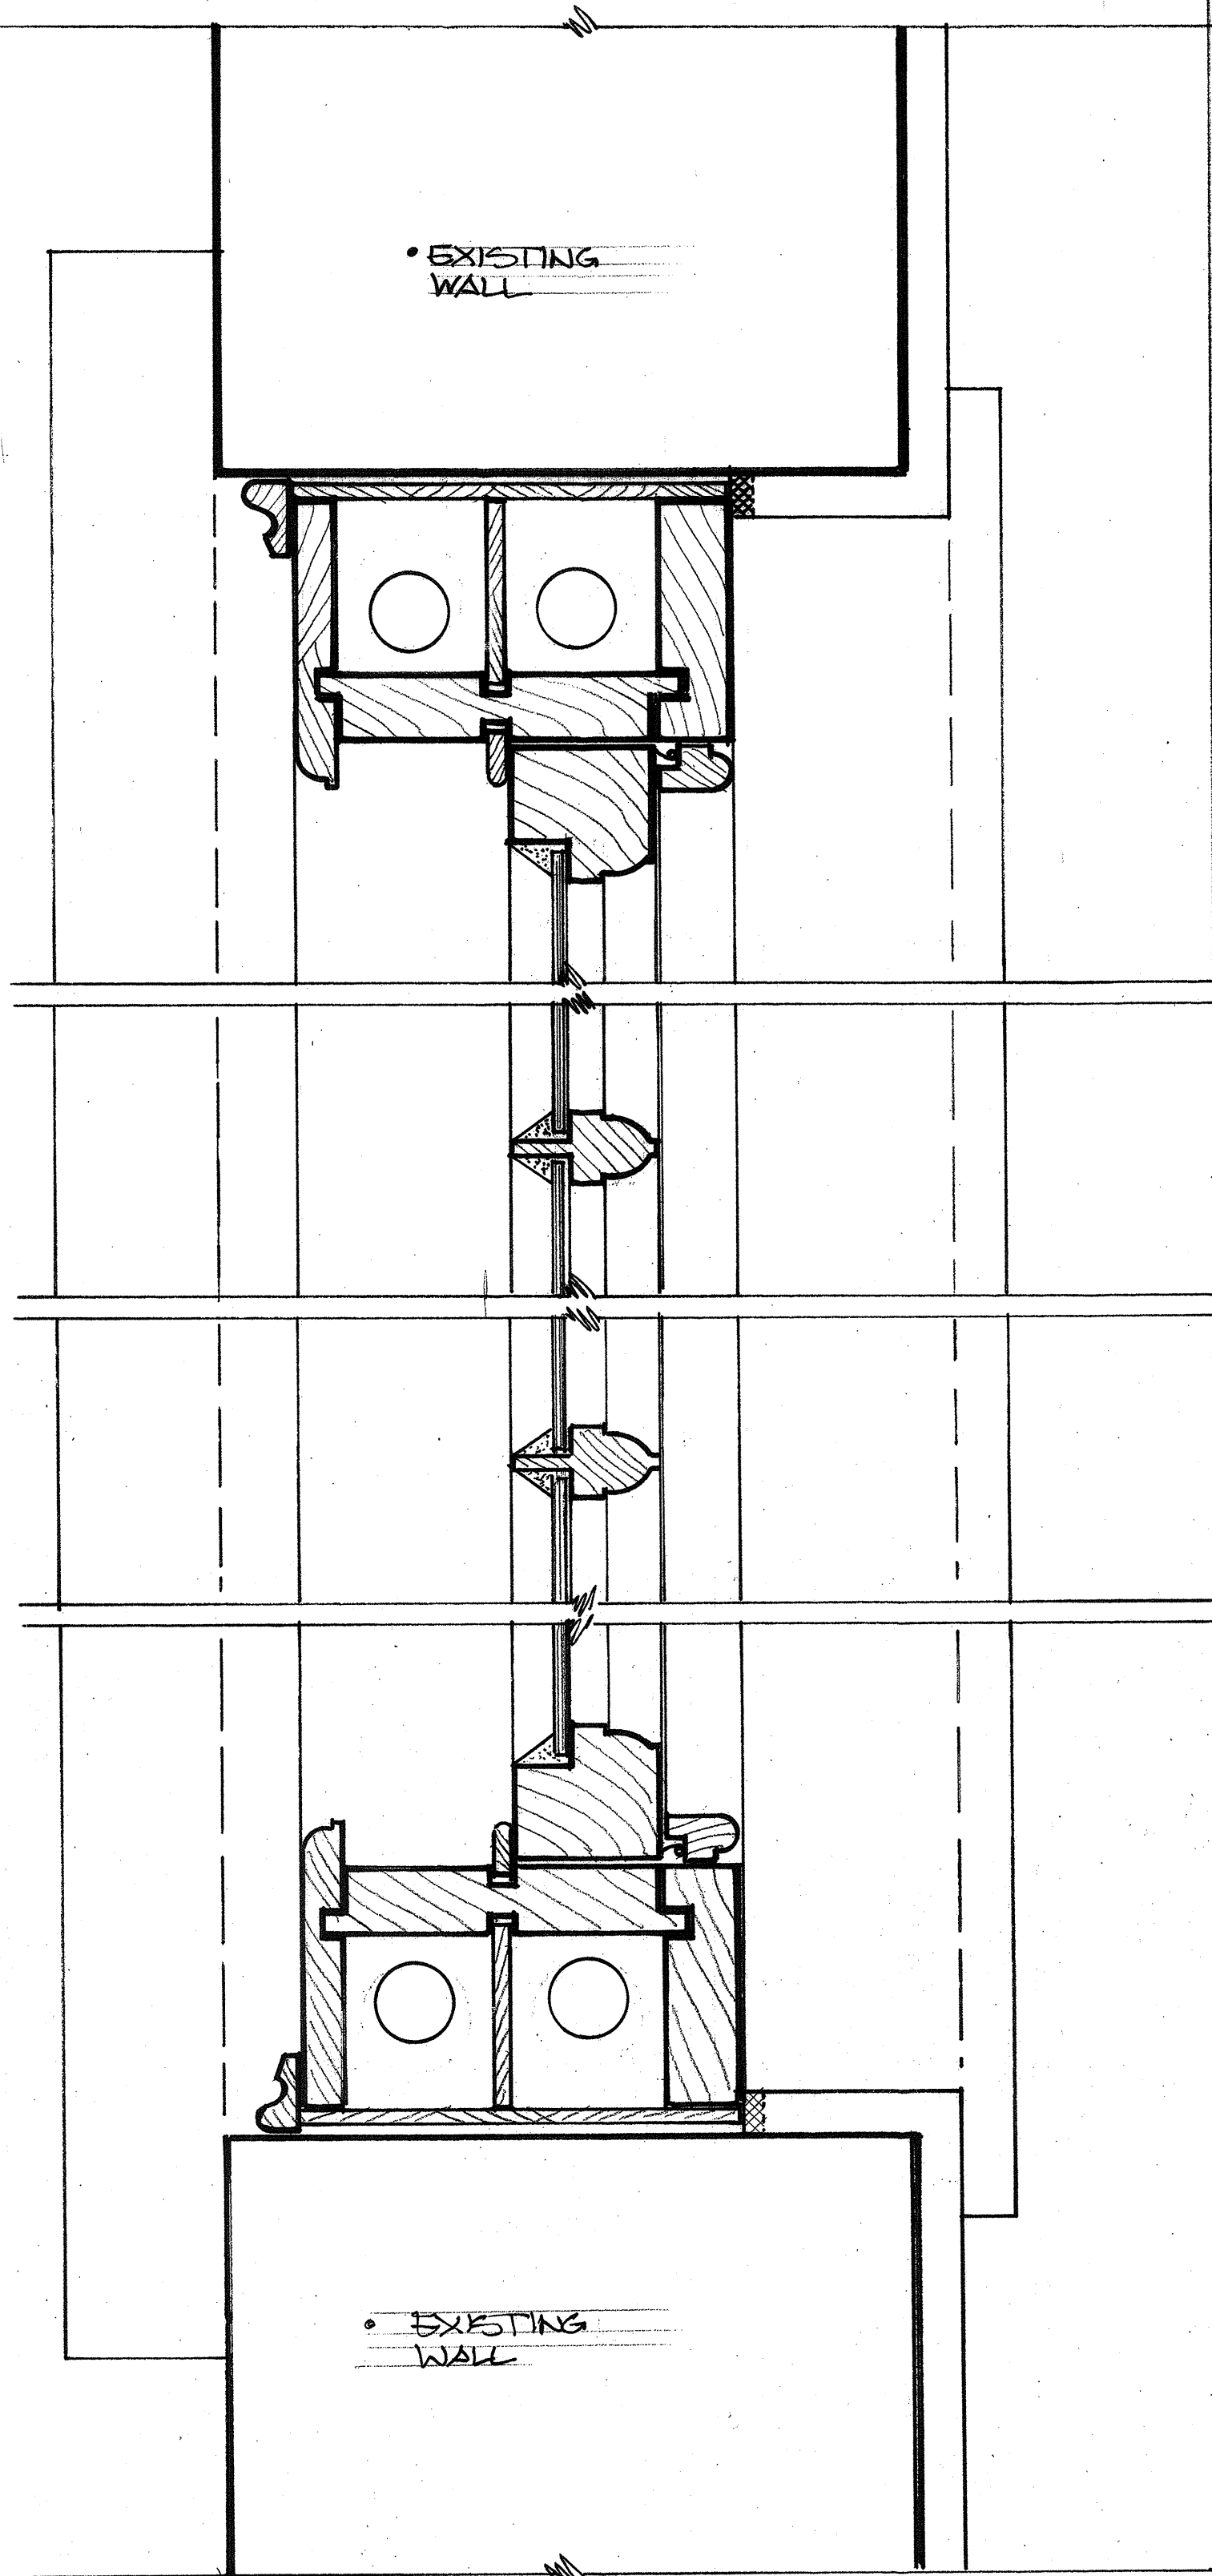

DETAIL SECTION B
01

DETAIL SECTION A
01

DETAIL SECTION C
01

SCALE

DATE	REVISIONS	REV
THIS DRAWING IS THE COPYRIGHT OF THE ARCHITECT AND SHOULD NOT BE REPRODUCED WITHOUT WRITTEN CONSENT.		
PROJECT		
37 FLACK WALK		
LONDON NW3 1HH		
DRAWING		
EXISTING WINDOW DETAILS		
DATE	transformation	
2006/07	ARCHITECTS	
DELT	THE STUDIO	
EB	45 LANCASTER GROVE	
COMPUTER	LONDON NW3 4HB	TEL: 020 7424 0122
	e-mail: info@transformation-architects.co.uk	
	website: www.transformation-architects.co.uk	
SCALE	DWG. No.	REV. No.
1:2	00702-002	