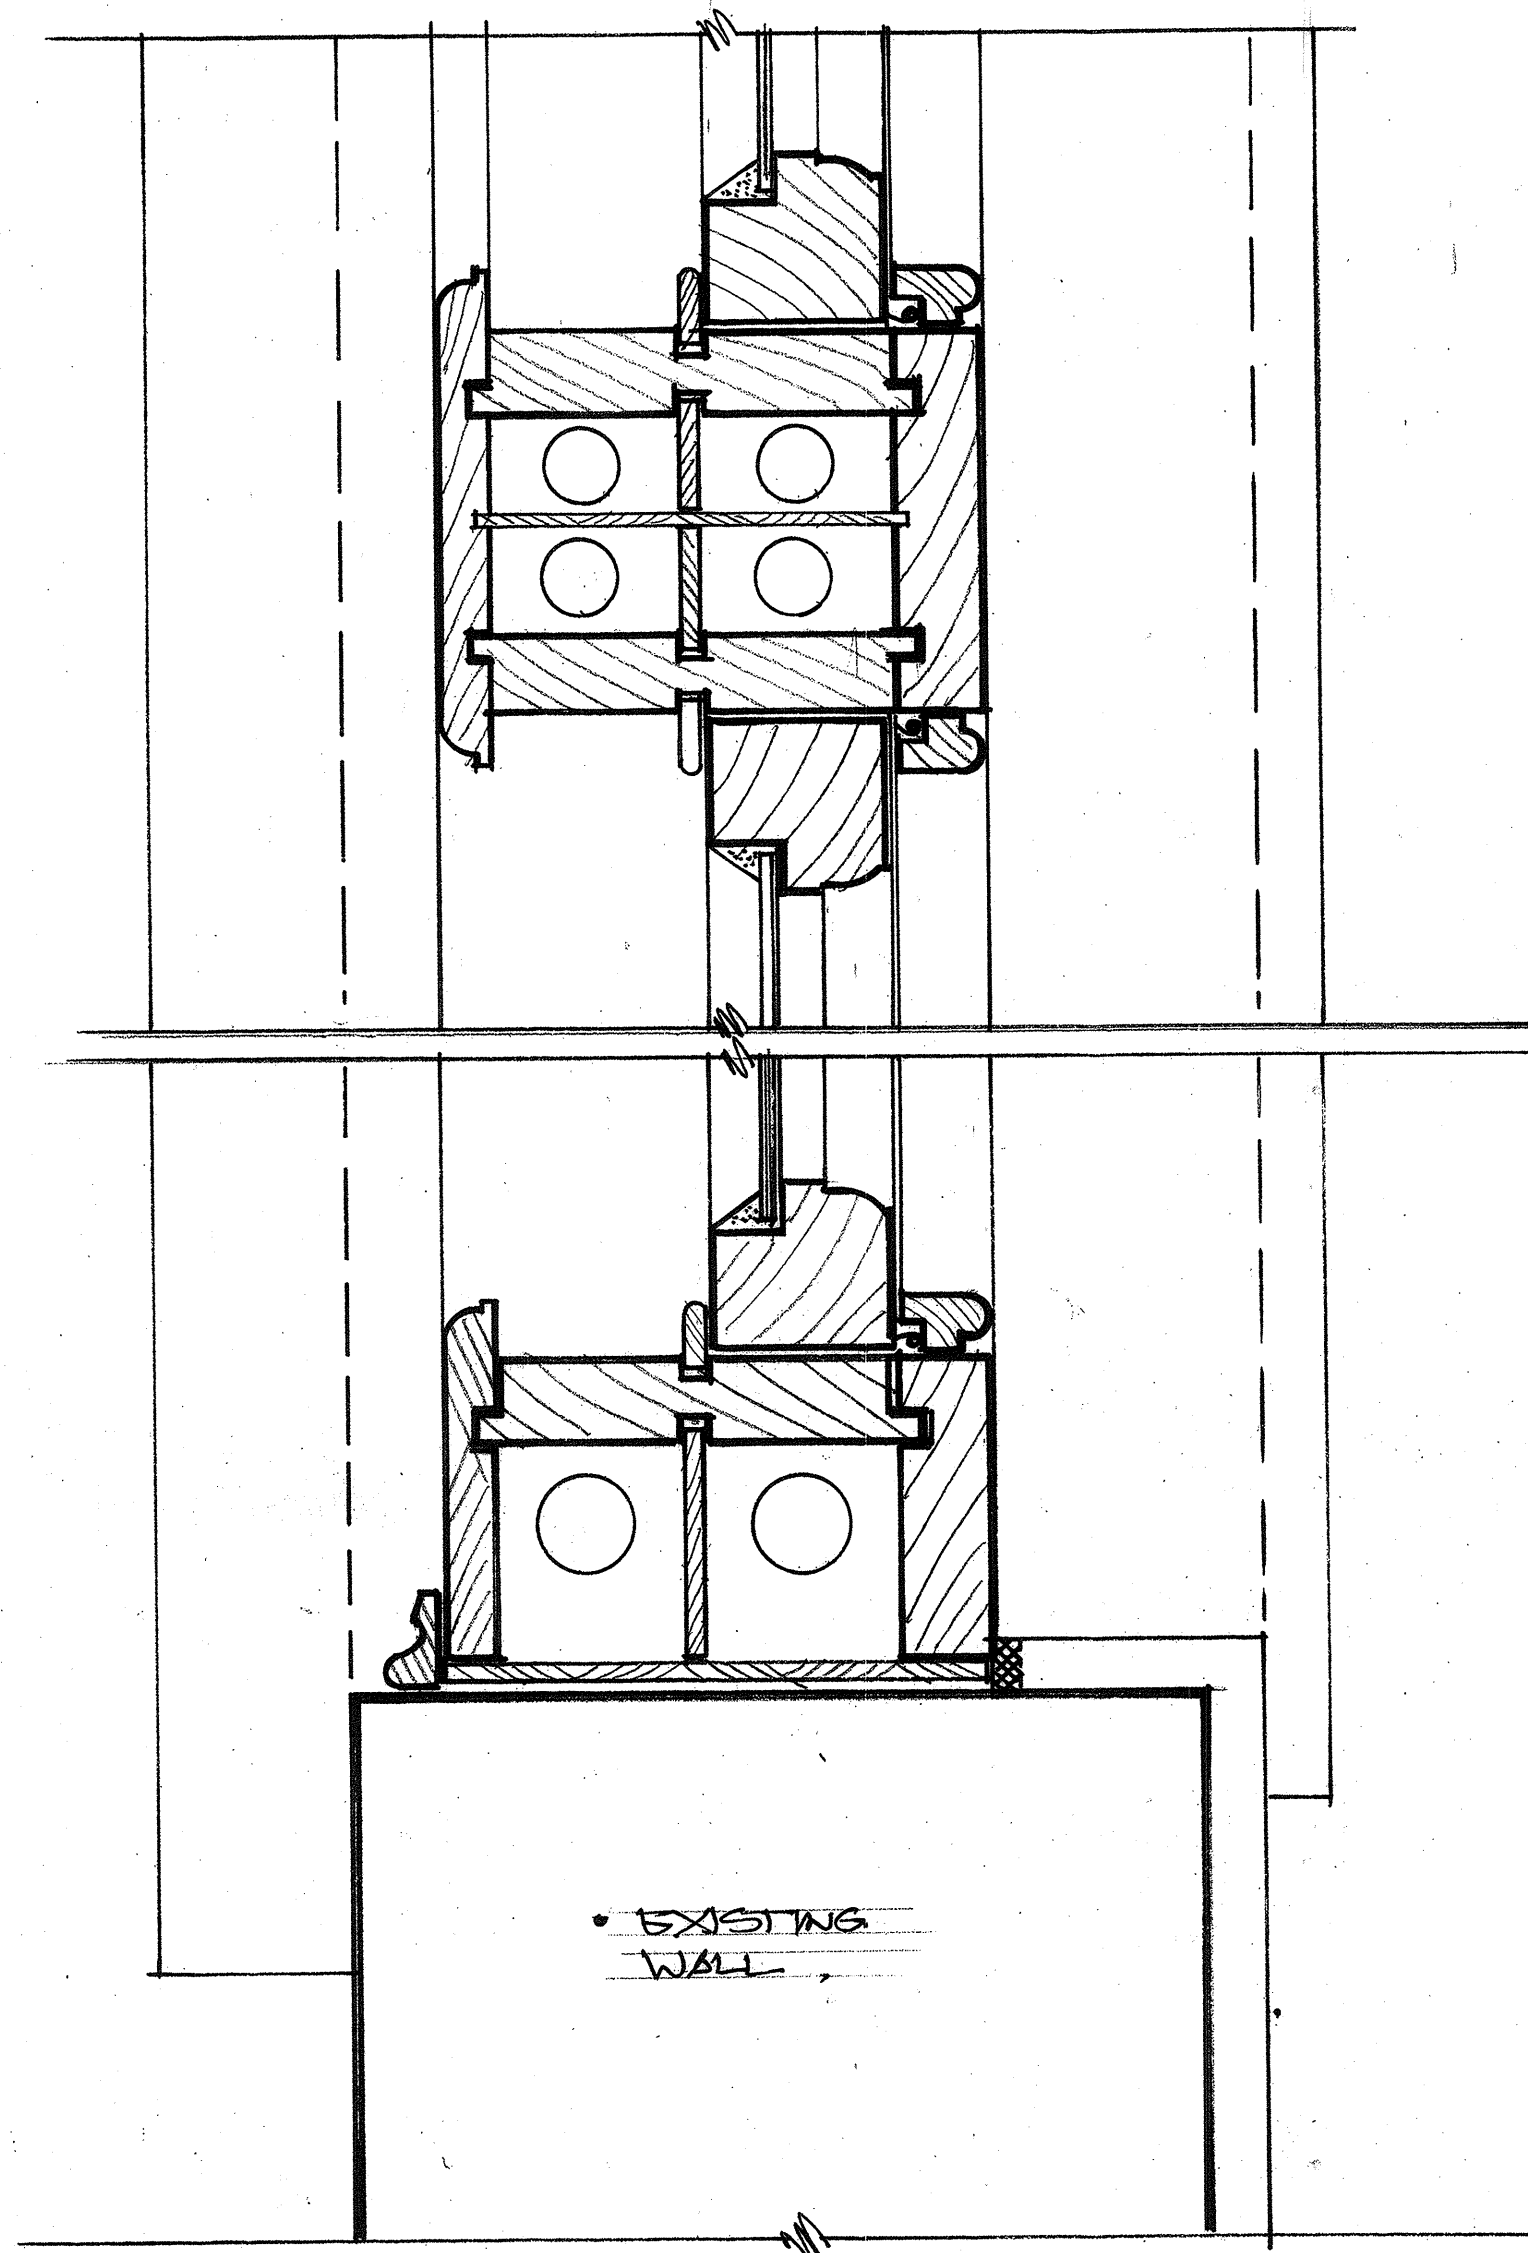

DETAIL SECTION B
01

DETAIL SECTION A
01

DETAIL SECTION C
01

SCALE

DATE	REVISIONS	REV
THIS DRAWING IS THE COPYRIGHT OF THE ARCHITECT AND SHOULD NOT BE REPRODUCED WITHOUT WRITTEN CONSENT.		
PROJECT		
37 FLACK WALK		
LONDON NW3 1HH		
DRAWING		
EXISTING WINDOW DETAILS		
DATE	transformation	
2006/07	ARCHITECTS	
DELT	THE STUDIO	
EB	45 LANCASTER GROVE	
COMPUTER	LONDON NW3 4HB	TEL: 020 7424 0122
	e-mail: info@transformation-architects.co.uk	
	website: www.transformation-architects.co.uk	
SCALE	DWG. No.	REV. No.
1:2	00702-002	