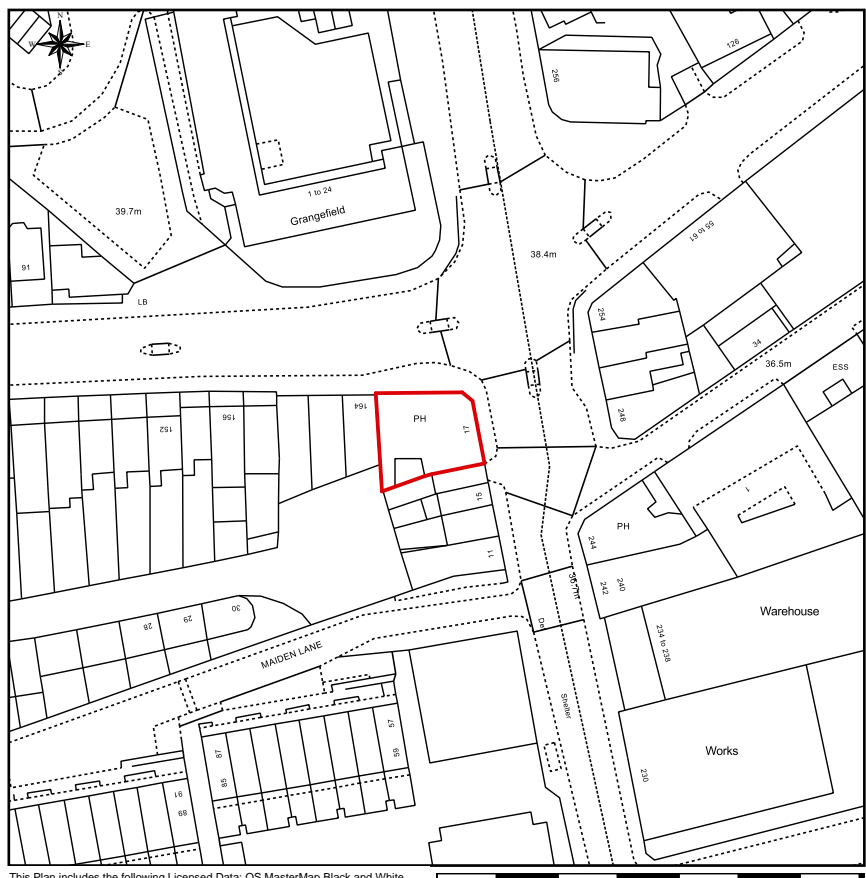

Project No 023	Project Newmarket Ale House	Title: Site Location Plan	
Author: ac	Site Address: 17 York Way, London N7 9QG	Date: Oct '17	Scale A4: 1:1,250
Checked: ob	Client: Mr Sameh El Gamal	Drawing Number: 023(P)000	Revision: (--)

iungo
studio

Mob: +44(0)7438 46 23 51
Email: alex@iungostudio.com
Web: www.iungostudio.com

0m 10m 20m 30m 40m 50m 60m 70m

Scale: 1:1250, paper size: A4

KEY:

APPLICATION SITE