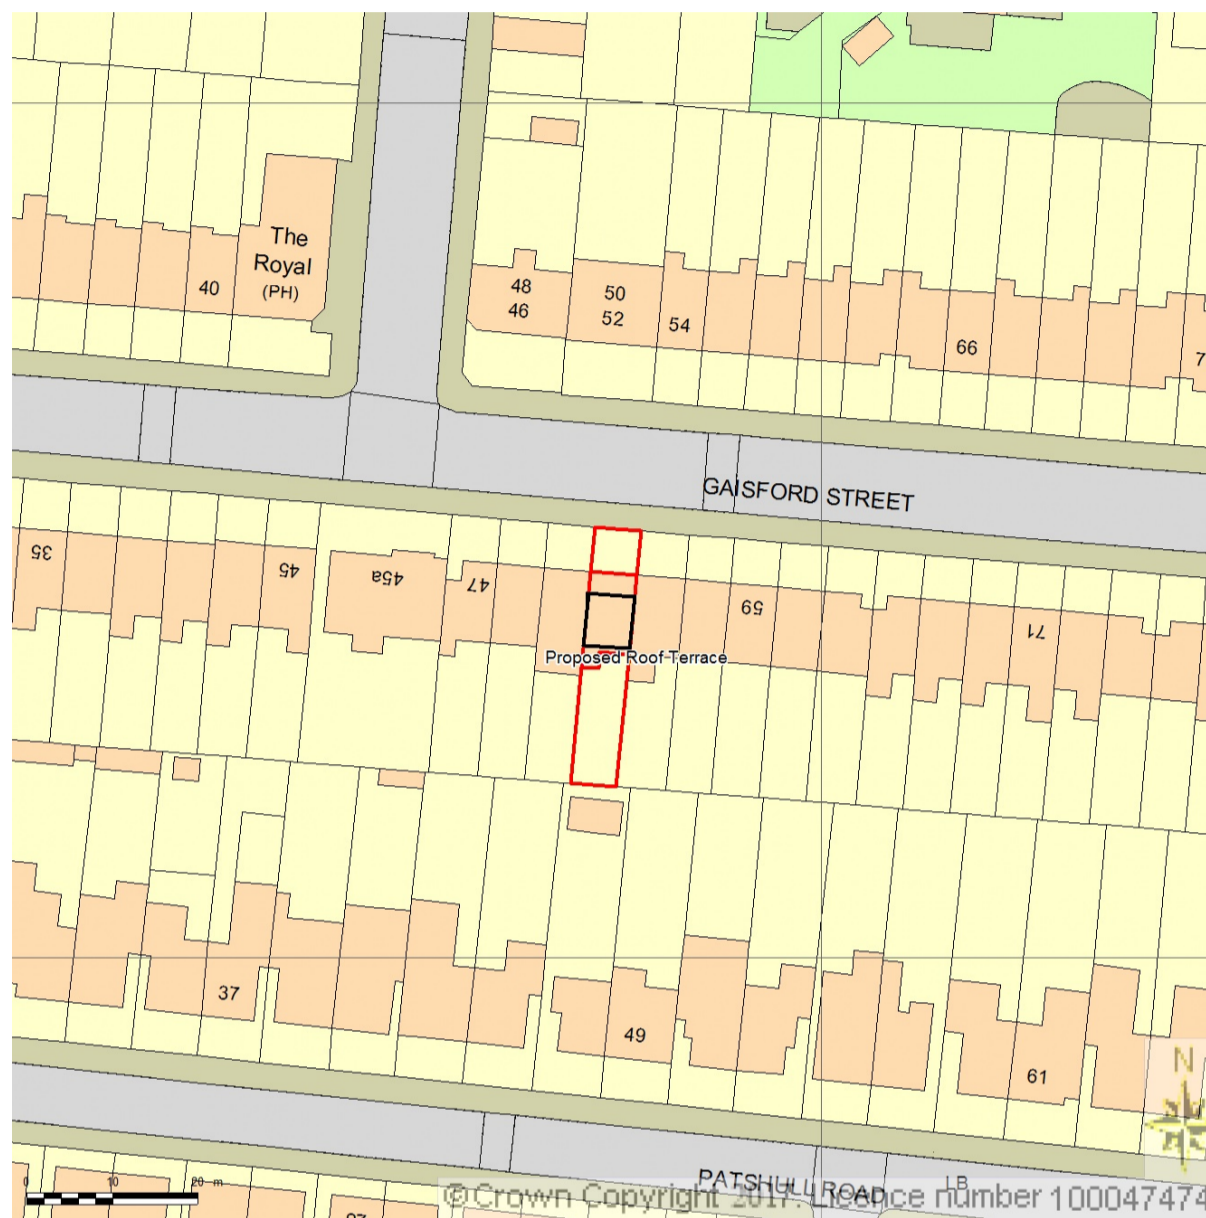

SITE LOCATION PLAN
AREA 2 HA
SCALE 1:1250 on A4
CENTRE COORDINATES: 529176, 184840

Supplied by Streetwise Maps Ltd
www.streetwise.net
Licence No: 100047474
23/10/2017 15:26