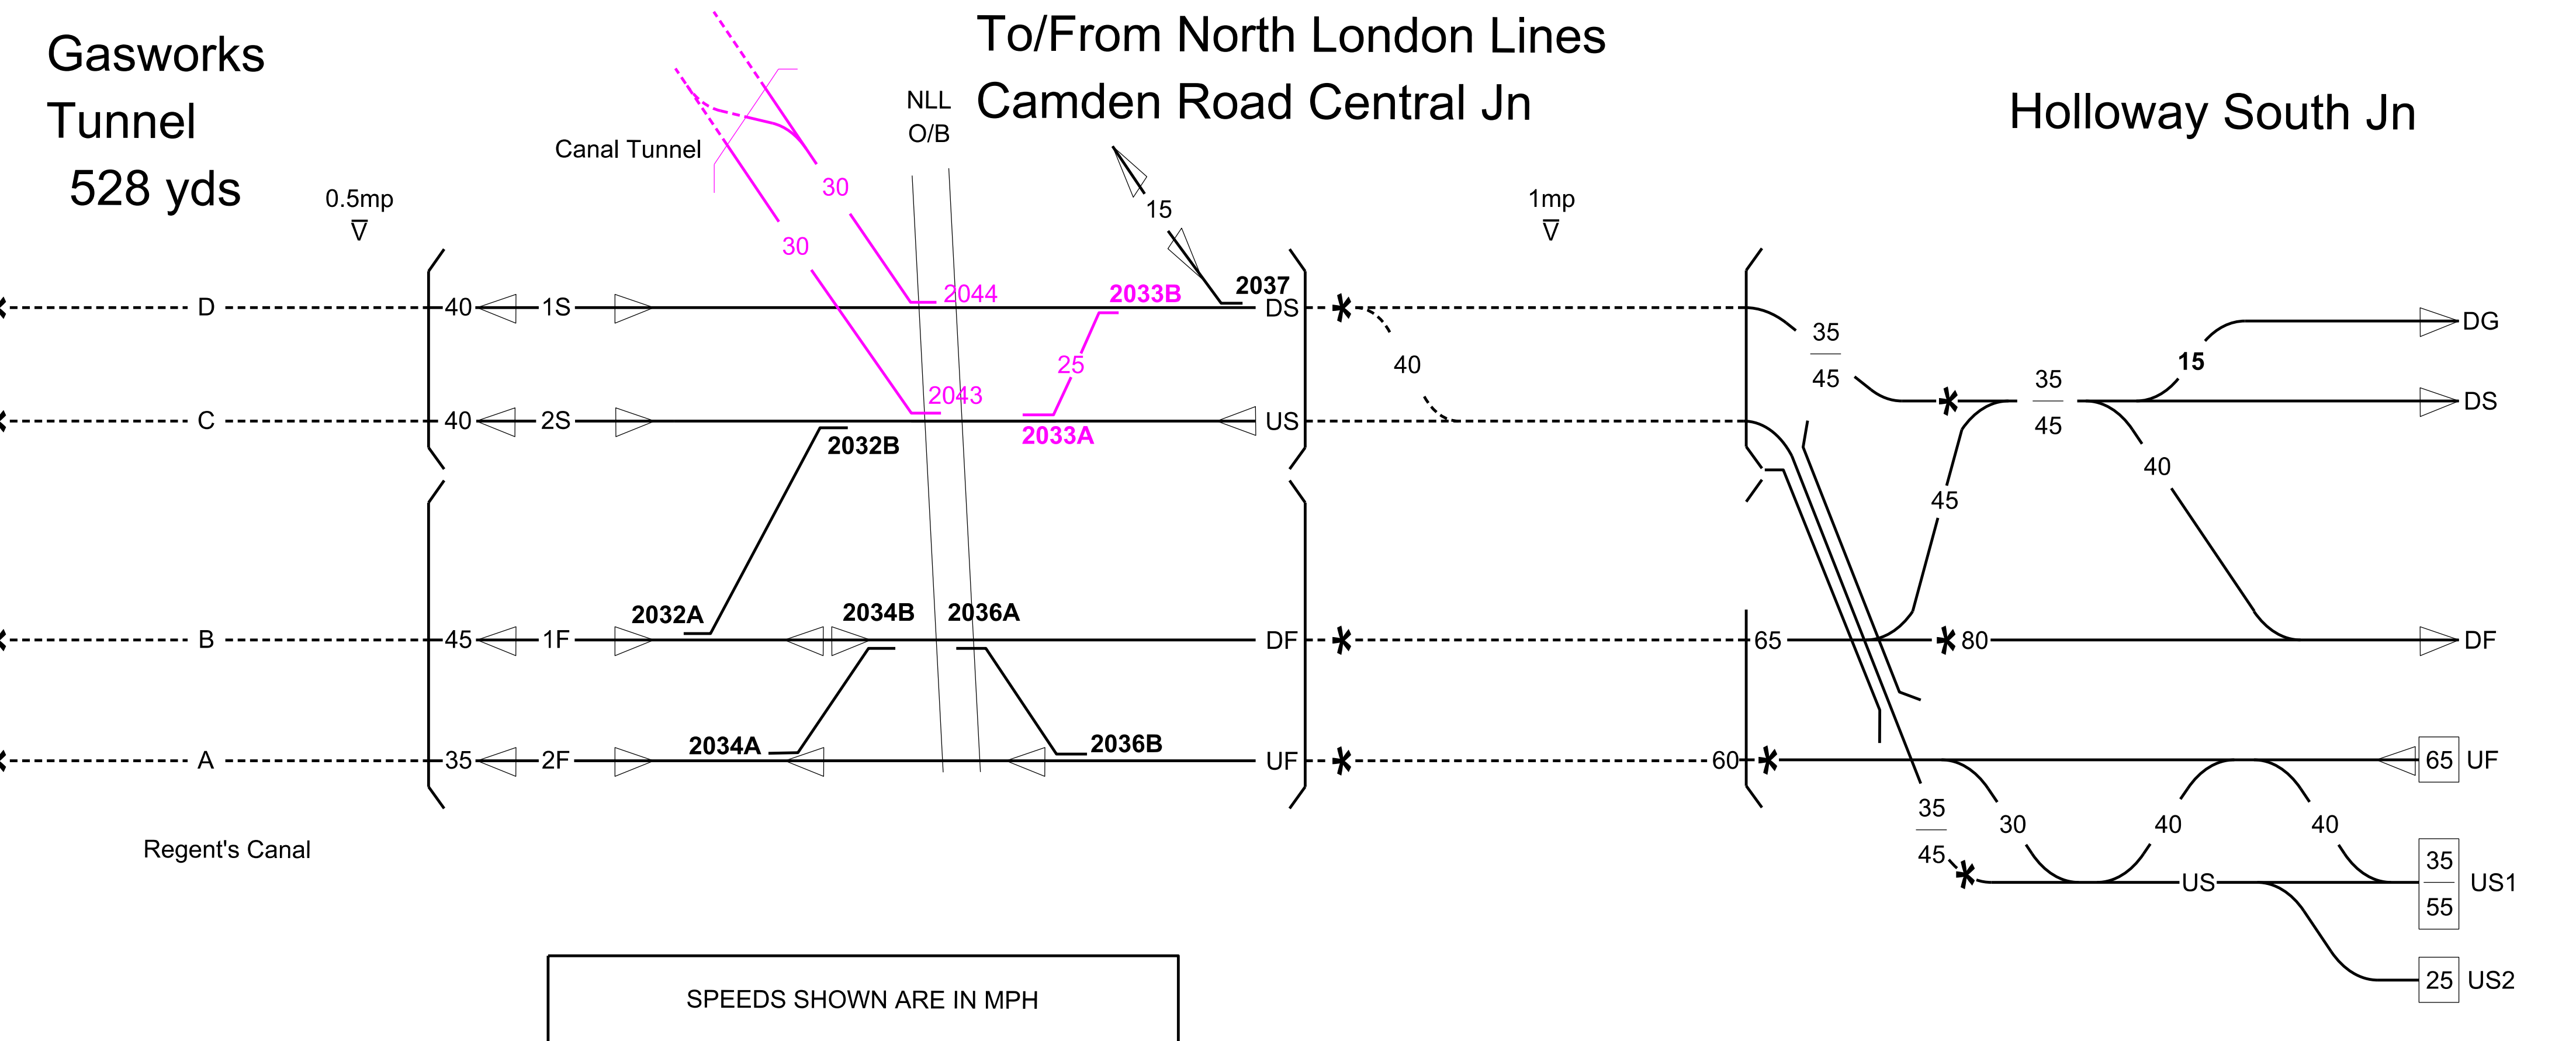

Kings Cross Station

Belle Isle (Copenhagen Jn)

New Thameslink Route To / From St Pancras

Copenhagen Tunnel 594 yds

Gasworks Tunnel 528 yds

To/From North London Lines Camden Road Central Jn

Holloway South Jn

- 1S = No 1 Slow (D)
- 2S = No 2 Slow (C)
- 1F = No 1 Fast (B)
- 2F = No 2 Fast (A)
- DS = Down Slow (D)
- US = Up Slow (C)
- DF = Down Fast (B)
- UF = Up Fast (A)