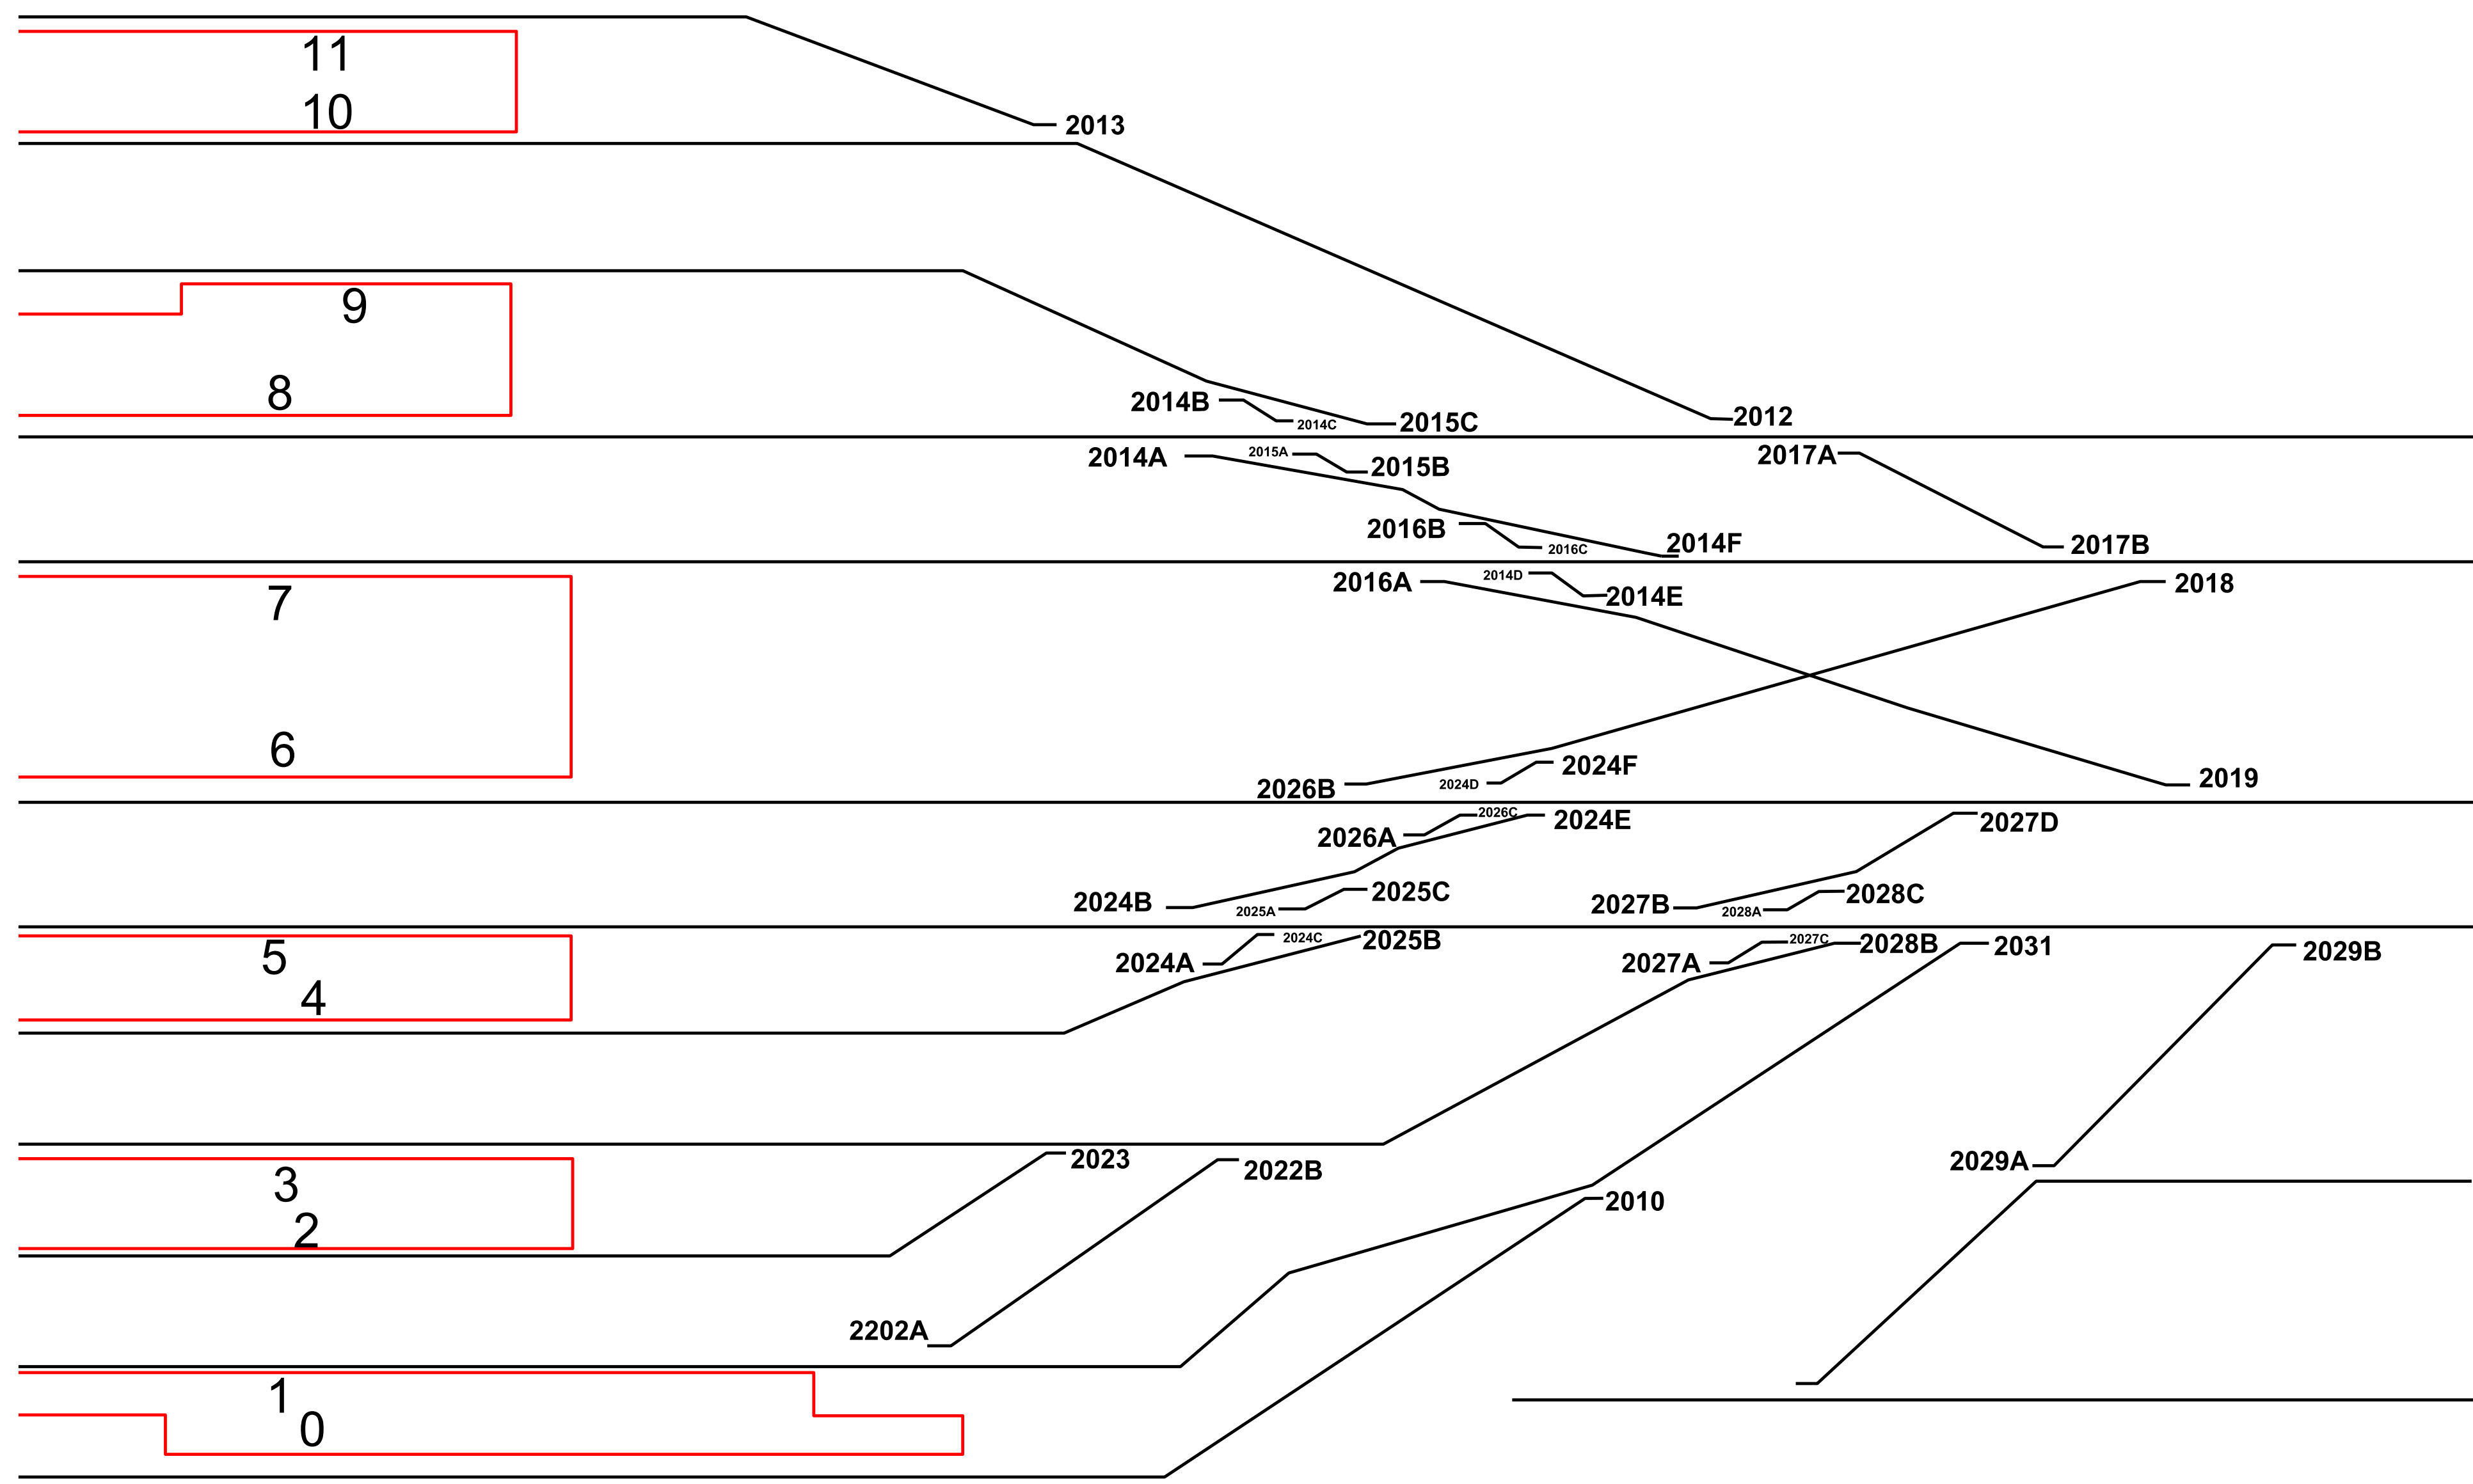

Kings Cross Station

Belle Isle (Copenhagen Jn)

New Thameslink Route To / From St Pancras

Copenhagen Tunnel 594 yds

Gasworks Tunnel 528 yds

To/From North London Lines Camden Road Central Jn

Holloway South Jn

- 1S = No 1 Slow (D)
- 2S = No 2 Slow (C)
- 1F = No 1 Fast (B)
- 2F = No 2 Fast (A)
- DS = Down Slow (D)
- US = Up Slow (C)
- DF = Down Fast (B)
- UF = Up Fast (A)