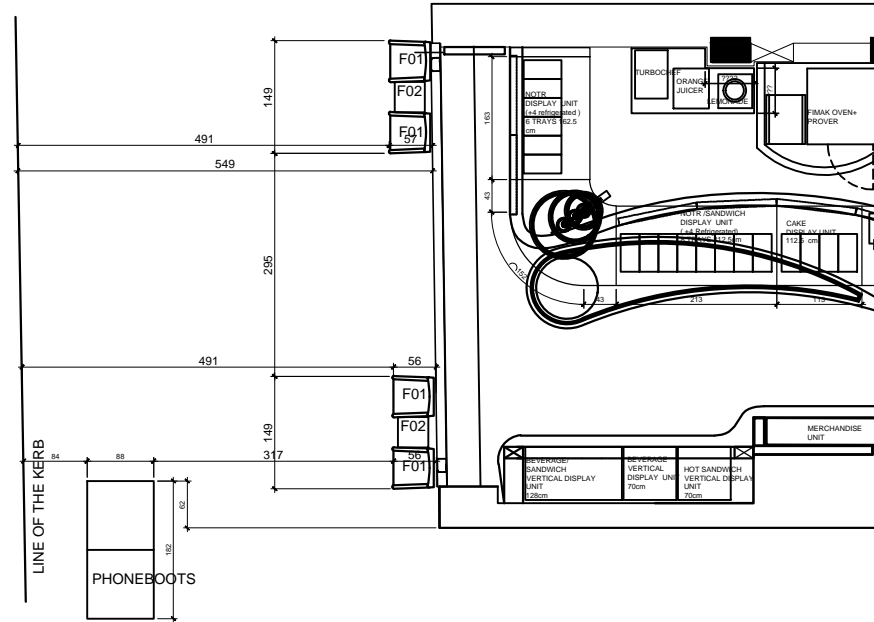

PAFTA ADI/ SHEET TITLE
EXTERNAL LAYOUT

PAFTA NO/ SHEET NO
SS.LONOXF.LP-G01

A.100.00

Drawn
Architect Alev GÖNENCER

Architectural Confirm
Architect Merih KESENCİ

Operational Confirm

Manager Confirm
Merih KESENCİ

Final Approve

DETAILS OF THE
PROPOSED CHAIRS AND
TABLES

*Black Electrostatic Powder Coating
Aluminium
*Textilene

Dimension:
Height: 85.5cm
Width: 57.5cm
Depth: 60.5cm

*Table Top:40x40 cm
Teak
*Table Leg: Black
Electrostatic Powder
Coating Metal h:74 cm