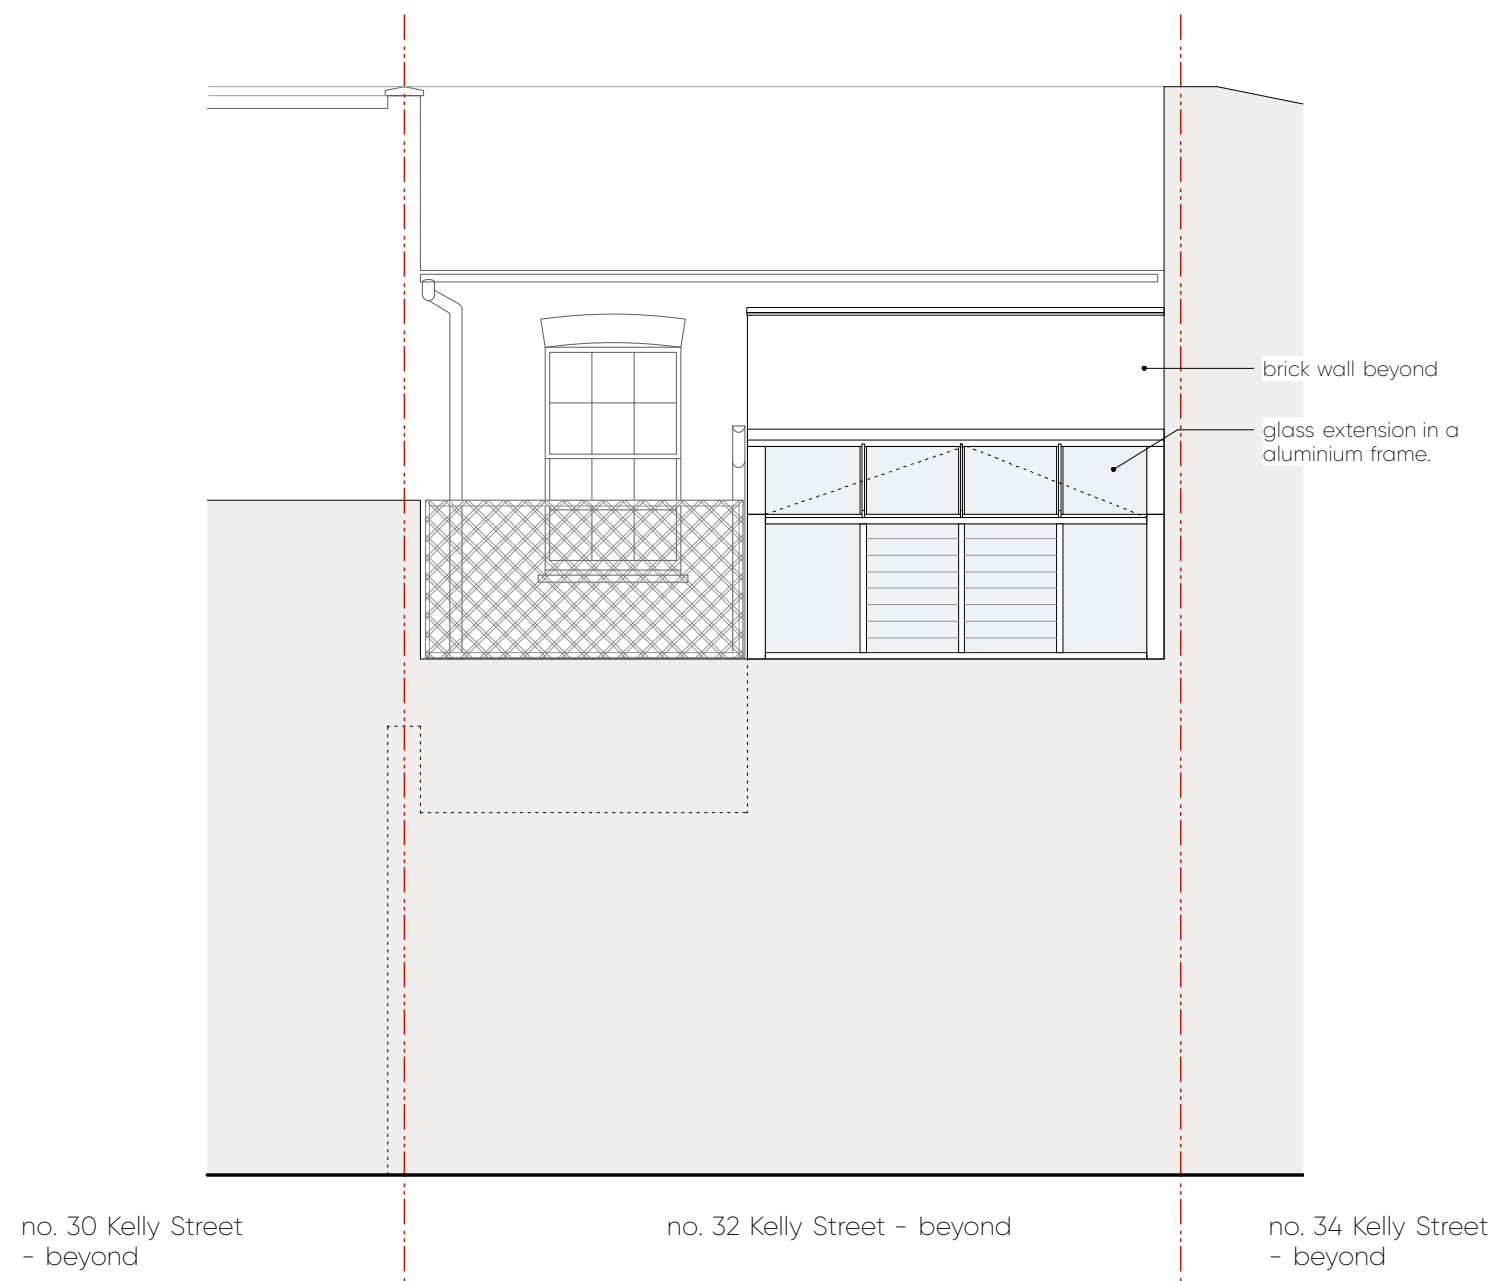

# KNOTT

32 Kelly Street  
Section C-C - As Existing  
Scale 1:50 @ A3  
Date: August 2017  
414.005 Rev - A