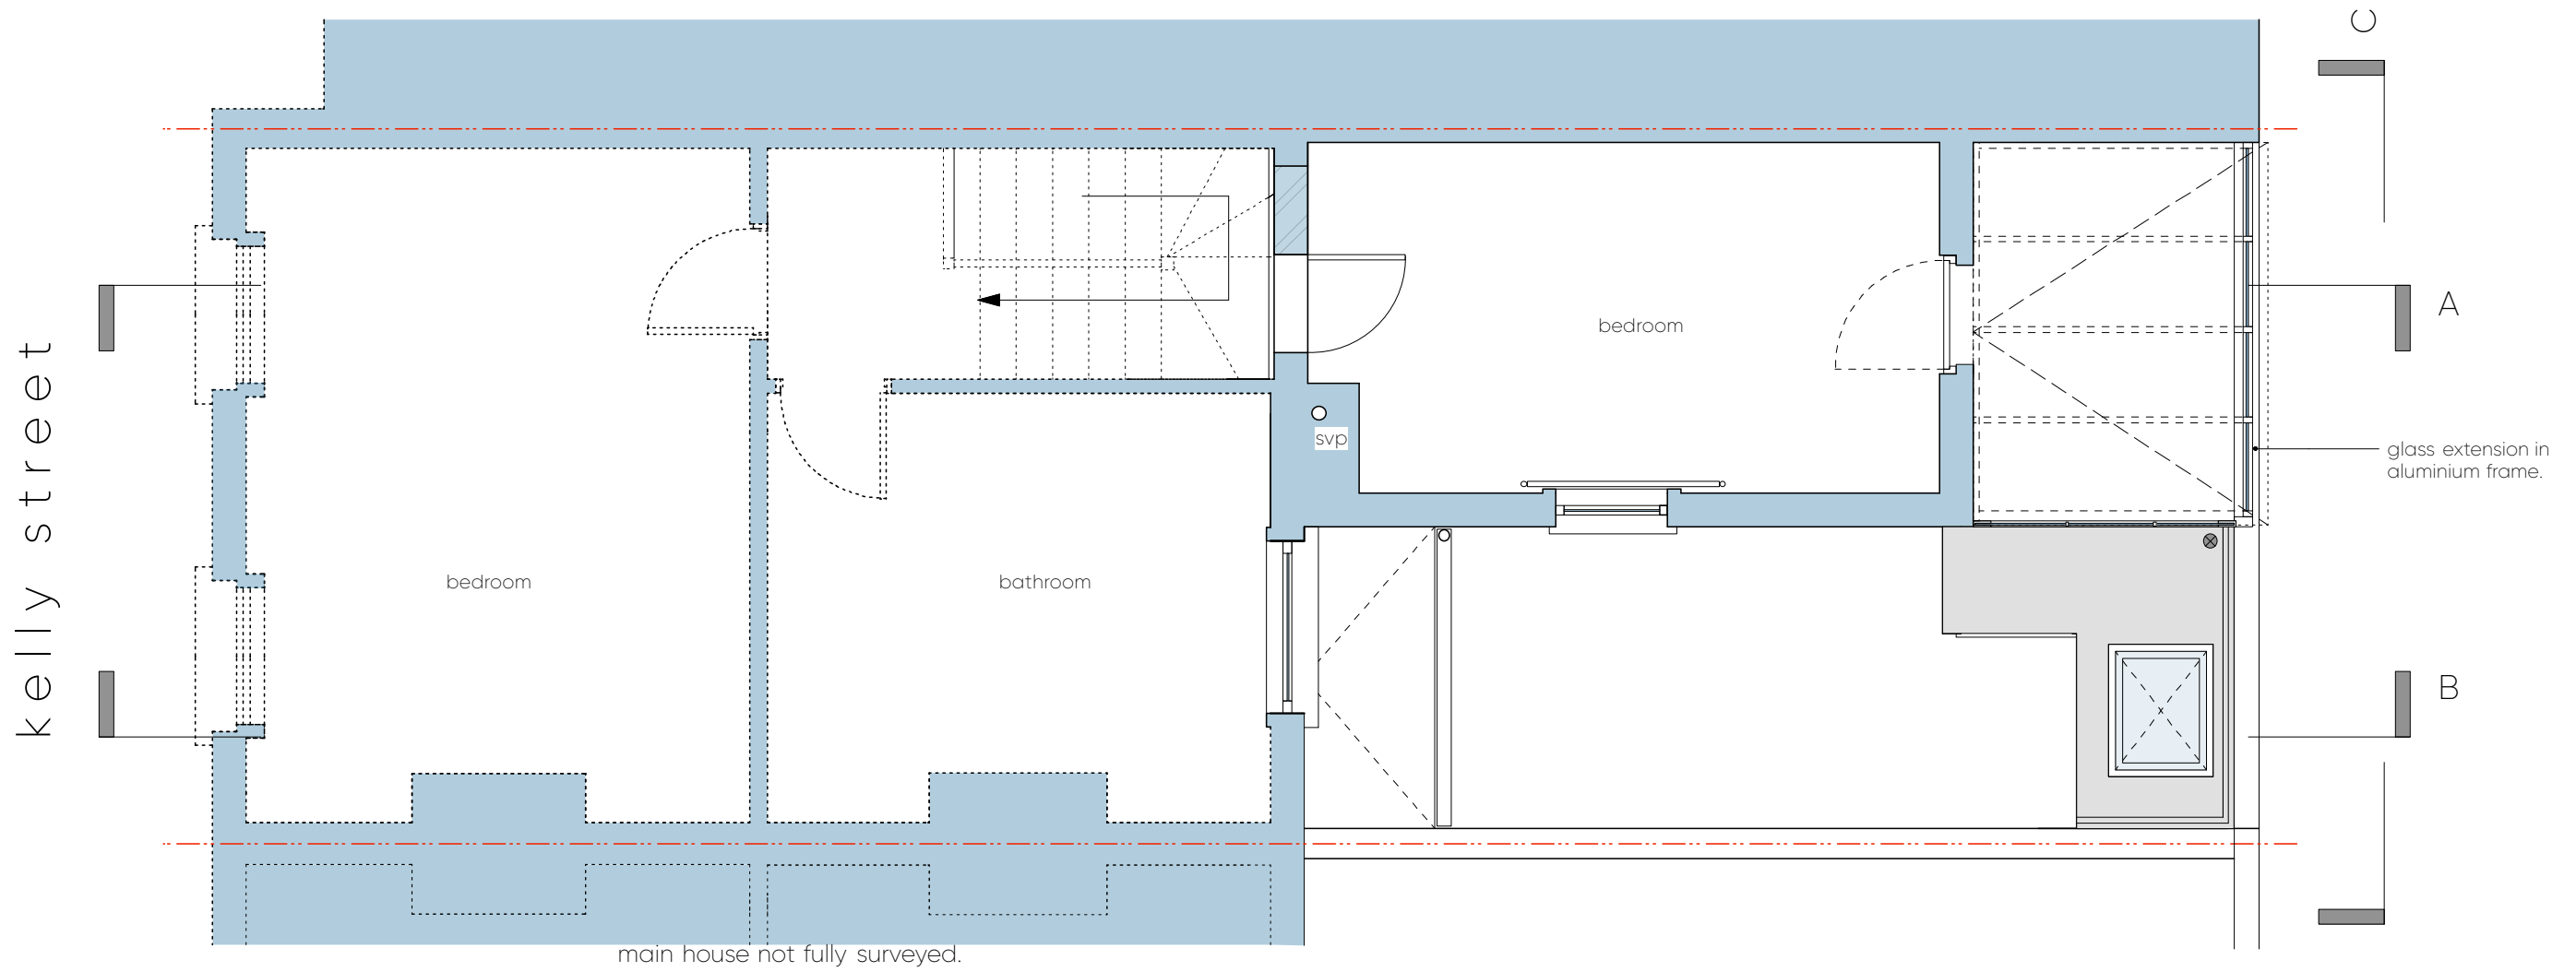

AS EXISTING

© Knott Architects
98B Tollington Park
London N4 3RB
tel: (020) 72638844
mail@knottarchitects.co.uk

Revisions

A - 12.10.17 Notes added

KNOTT

32 Kelly Street
FF Plan - As Existing
Scale 1:50 @ A3
Date: August 2017
414.002 Rev -A