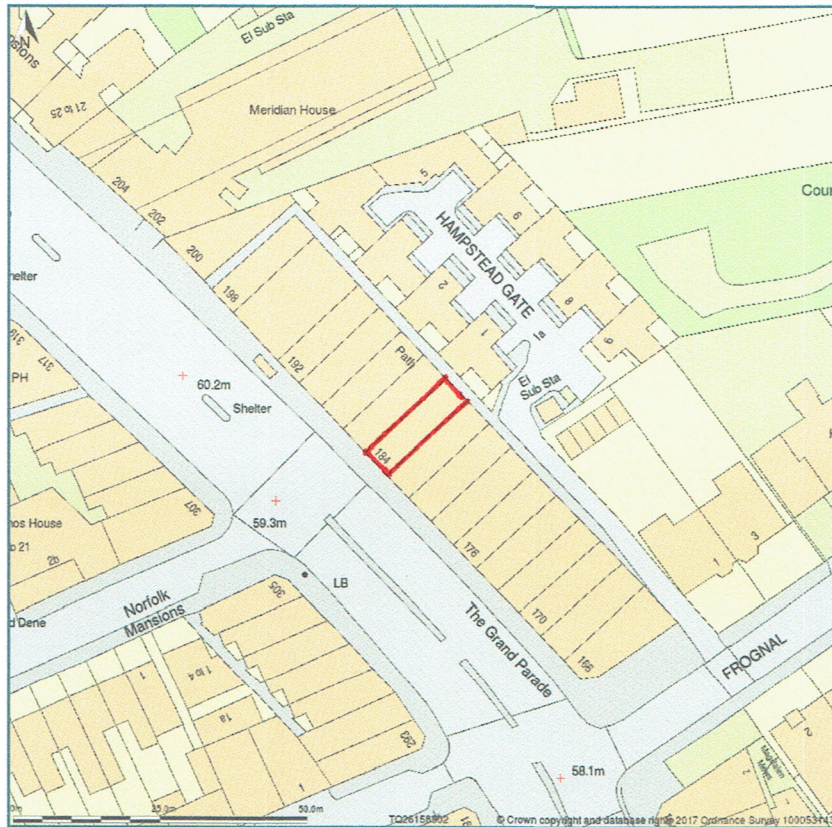

CH-209 SITE LOCATION PLAN

184 Finchley Road London Camden NW3 6BP

Site Plan shows area bounded by: 526083.21, 184955.39 526224.63, 185096.81 (at a scale of 1:1250), OSGridRef: TQ26158502. The representation of a road, track or path is no evidence of a right of way. The representation of features as lines is no evidence of a property boundary.

Produced on 10th Oct 2017 from the Ordnance Survey National Geographic Database and incorporating surveyed revision available at this date. Reproduction in whole or part is prohibited without the prior permission of Ordnance Survey. © Crown copyright 2017. Supplied by www.buyaplan.co.uk a licensed Ordnance Survey partner (100053143). Unique plan reference: #00265160-371BD0