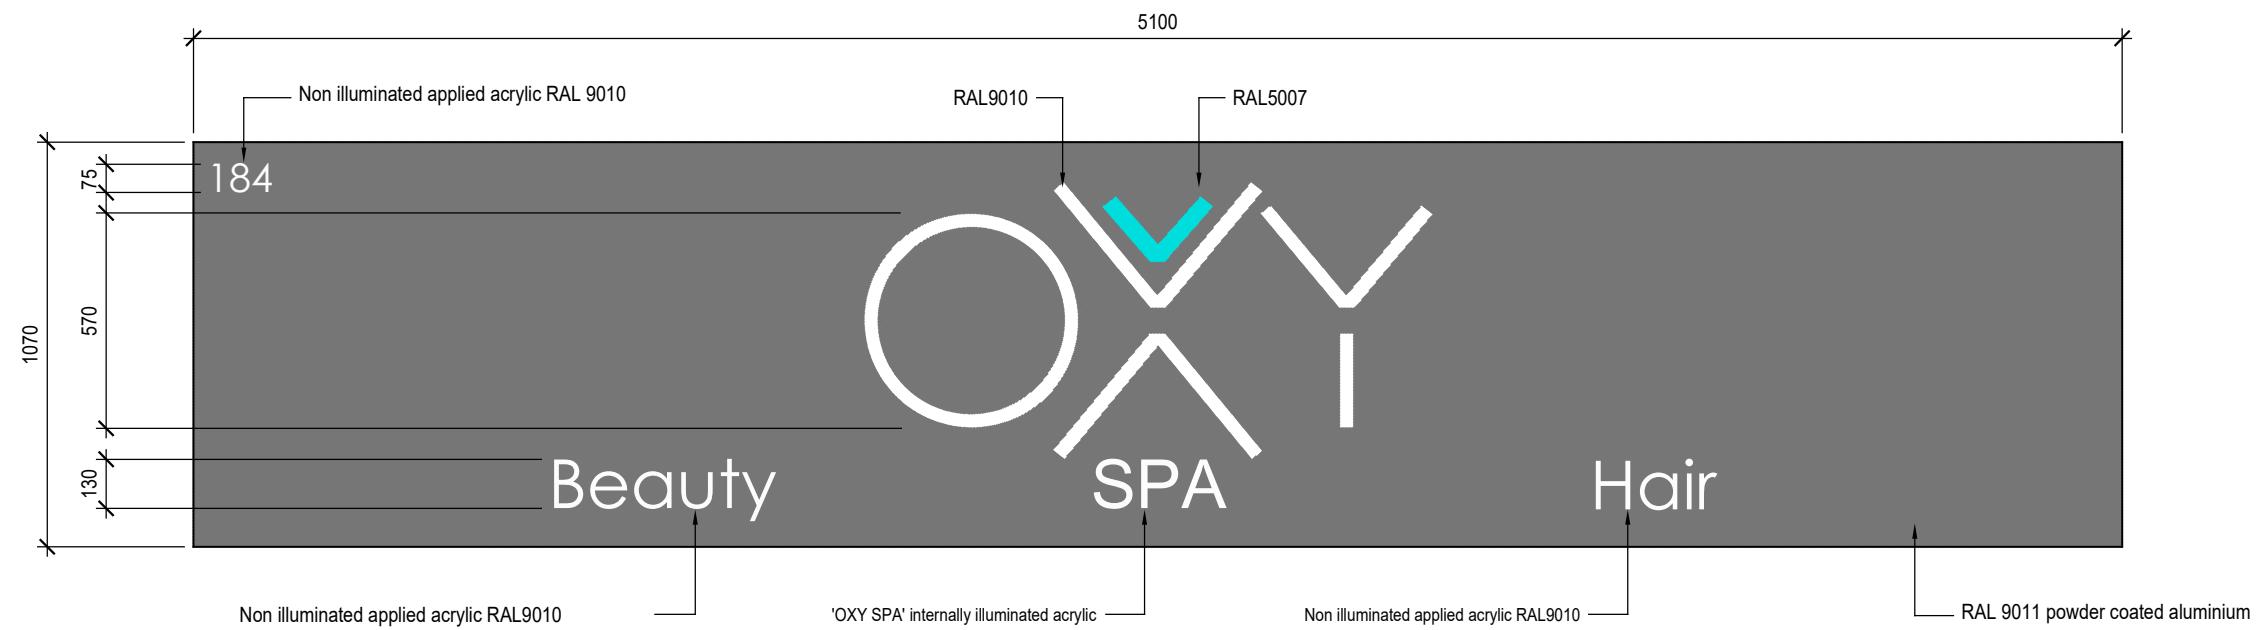

Notes

01 Fascia Sign
1:20

Rev.	Date	Notes
B	17.10.17	Signage amended.
A	13.10.17	Signage amended.

Chord.
 1st Floor Blenheim House
 1 Blenheim Road
 KT19 9AP
 T: 020 3397 1998
 W: www.chordlimited.co.uk

Project
 184 Finchley Road, NW3 6BP

Title
 Signage Details

Scale	Drawn by	Date
1:20 @ A3	MBR	09-10-17

Drawing No.	Rev.
CH-209-28-G01	B