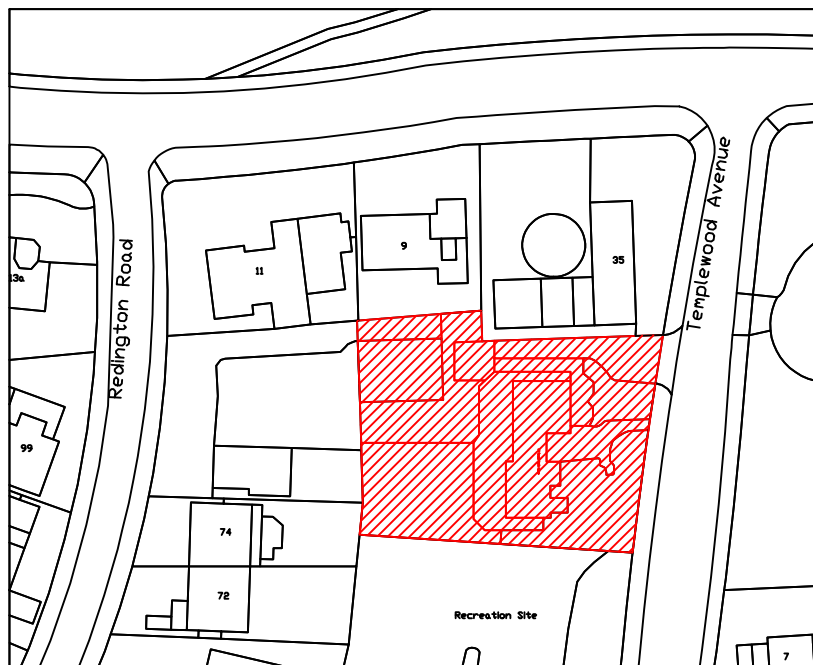

Location Plan

Flat 4, Temple Heath Lodge, Templewood Avenue, NW3 7UY

scale 1:1250

HUNTSMAN ELDRIDGE

CHARTERED BUILDING CONSULTANCY

17 DEVONSHIRE MEWS, CHISWICK, LONDON, W4 2HA