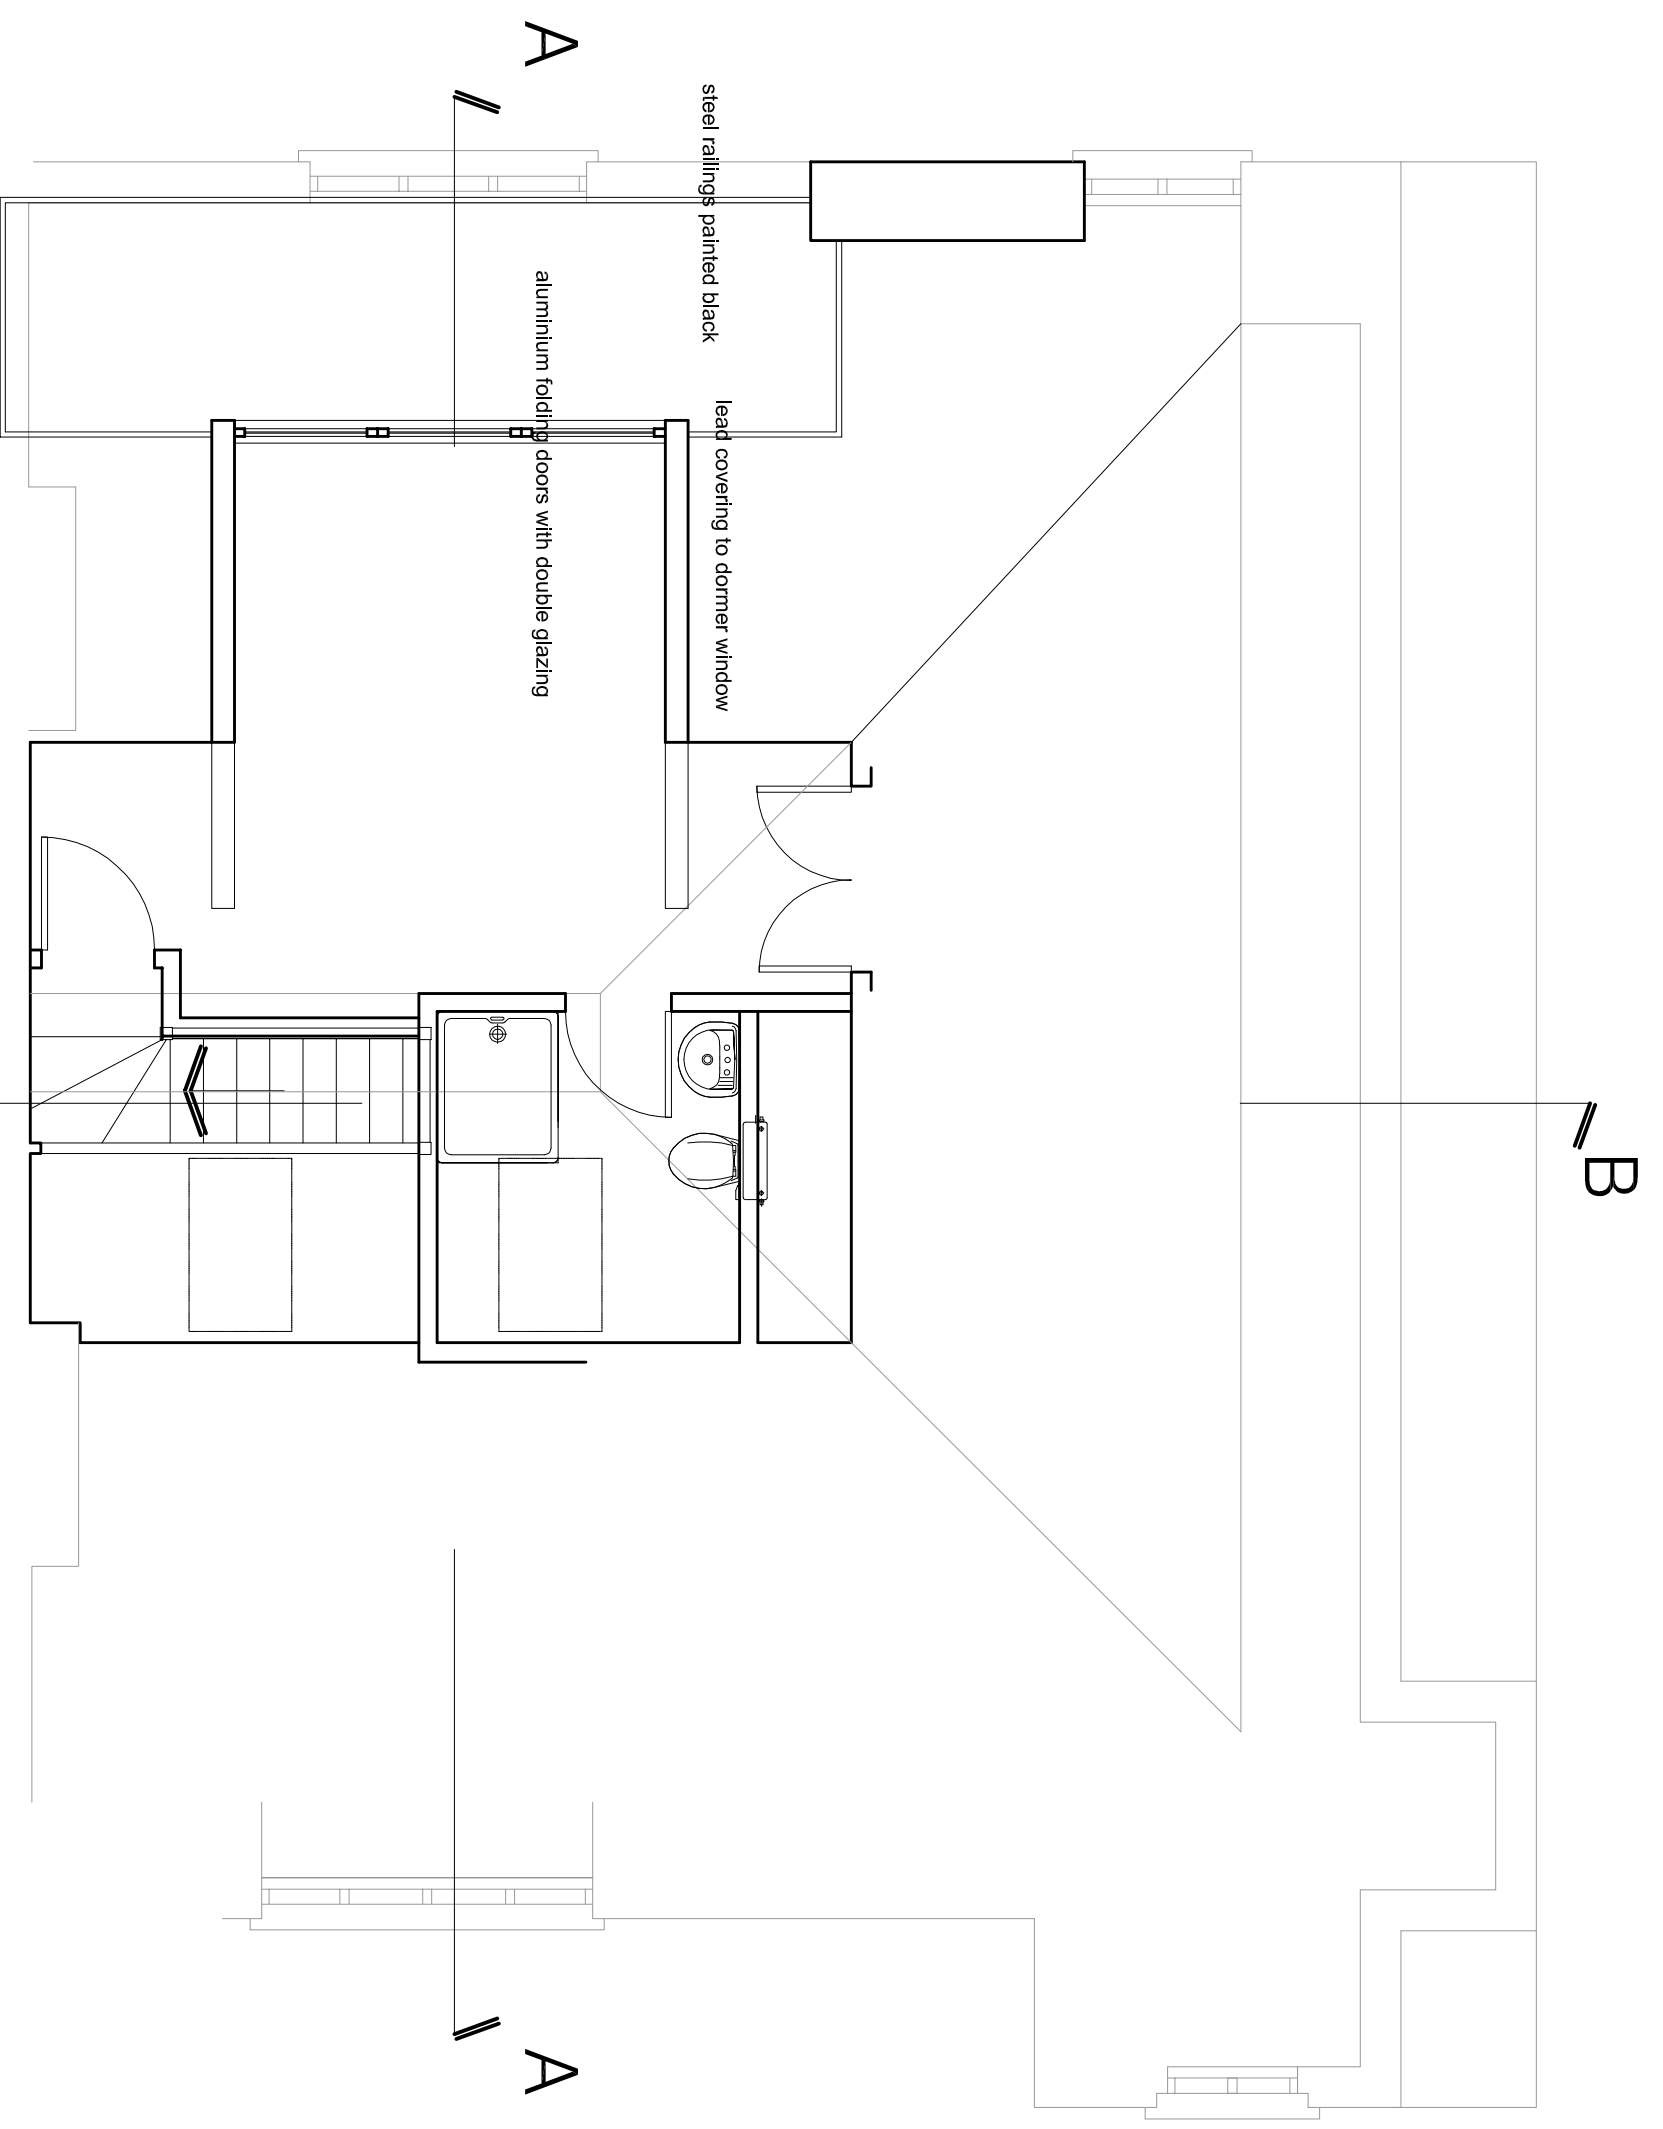

# LOFT PLAN

A3

Yiannis Paras Chartered Architects  
82 Mill Lane  
London NW6 1NL  
Tel 020 7431 5022 fax 020 7435 6571

FLAT D  
11 LYMINGTON ROAD  
LONDON NW6 1HX  
SCALE 1:50

LOFT PLAN  
AS PROPOSED  
DRAWING NO 376/7