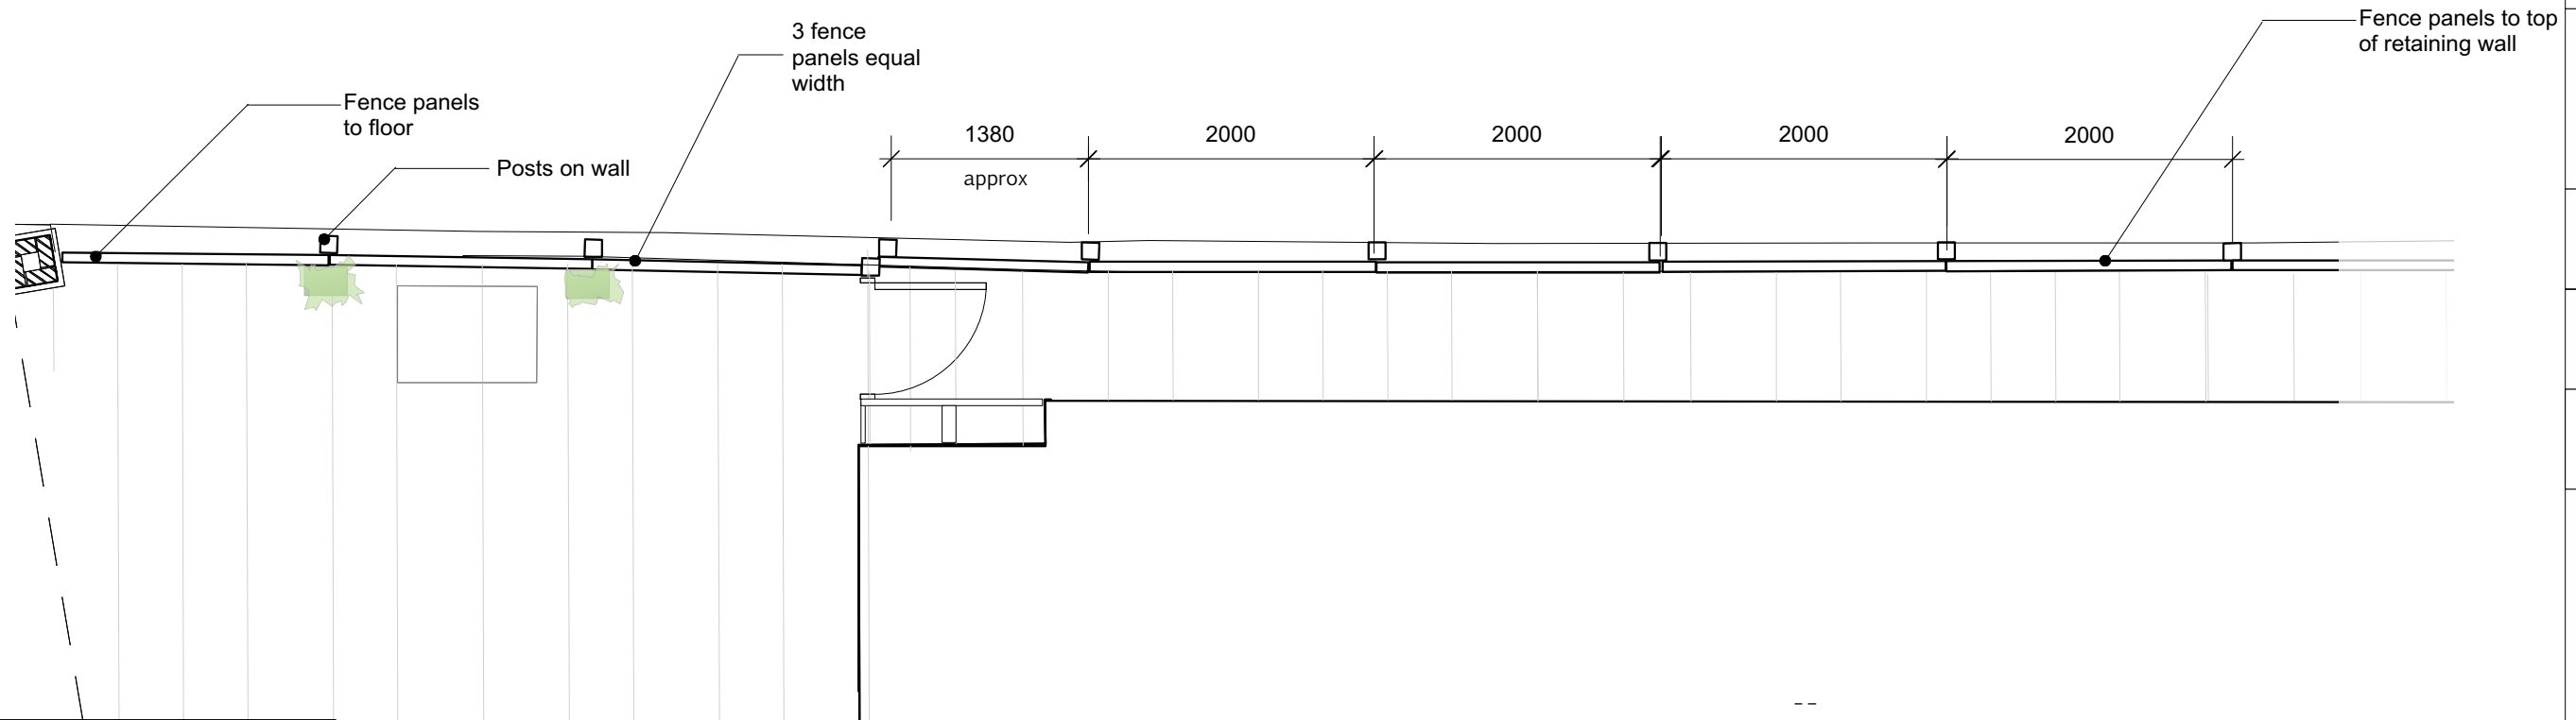

01 Elevation  
1:50

02 Plan  
1:50

Karena Batstone Design

Call 0117 944 1004

Mob 07767615420

Mail info@karenabatstone.com

View www.karenabatstone.com

Post 21 Somerset St, Kingsdown, Bristol BS2 8LZ

Project  
2 Akenside Rd

Title  
**Fence 1**

Date  
12.10.17

Scale  
1:50@A3

Dwg No.	Rev.
<b>AR/13</b>	02

Notes  
Alley gate moved to accommodate gas and electric cupboard