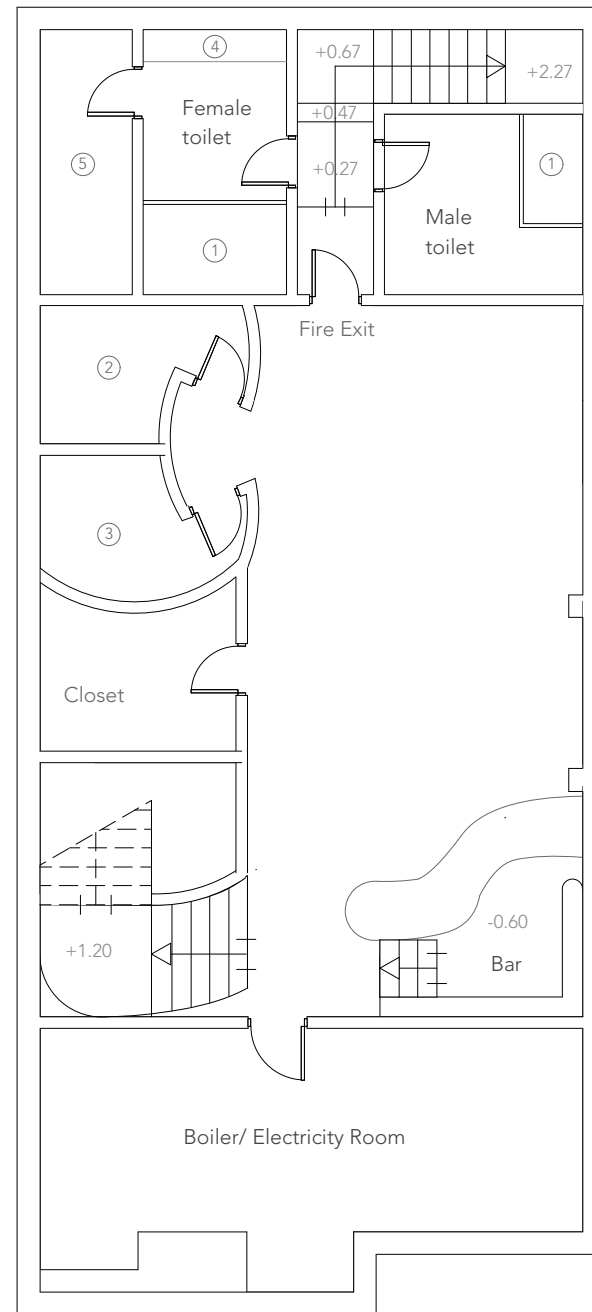

180 Kentish Town Road Existing Basement Floor Plan

- ① Bathroom stall
- ② Male Toilet
- ③ Female Toilet
- ④ Sink
- ⑤ Closet/ Storage space