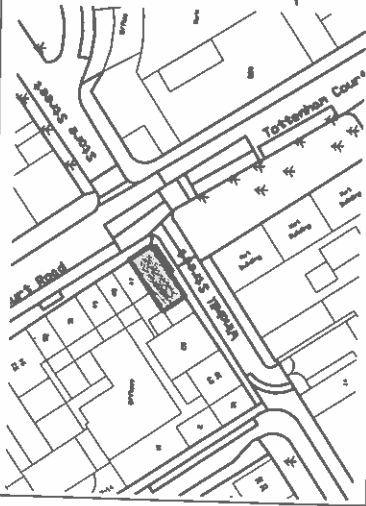

Site Location Plan
(scale 1:1250)

PembrookDesign
Sunny House, Weymouth Road, The Pines, Weymouth, Dorset, DT99 3AA
Tel: 01792 532888, Fax: 01792 433889

Project :

The RISING SUN
46 Tottenham Court Road, London, W1

Date
May 2015

Scale: **1:50 @A3**
Drawing Number: **2326-15-01**
Rev: **B**

updated plan 22.9.15

T o t t e n h a m C o u r t R o a d