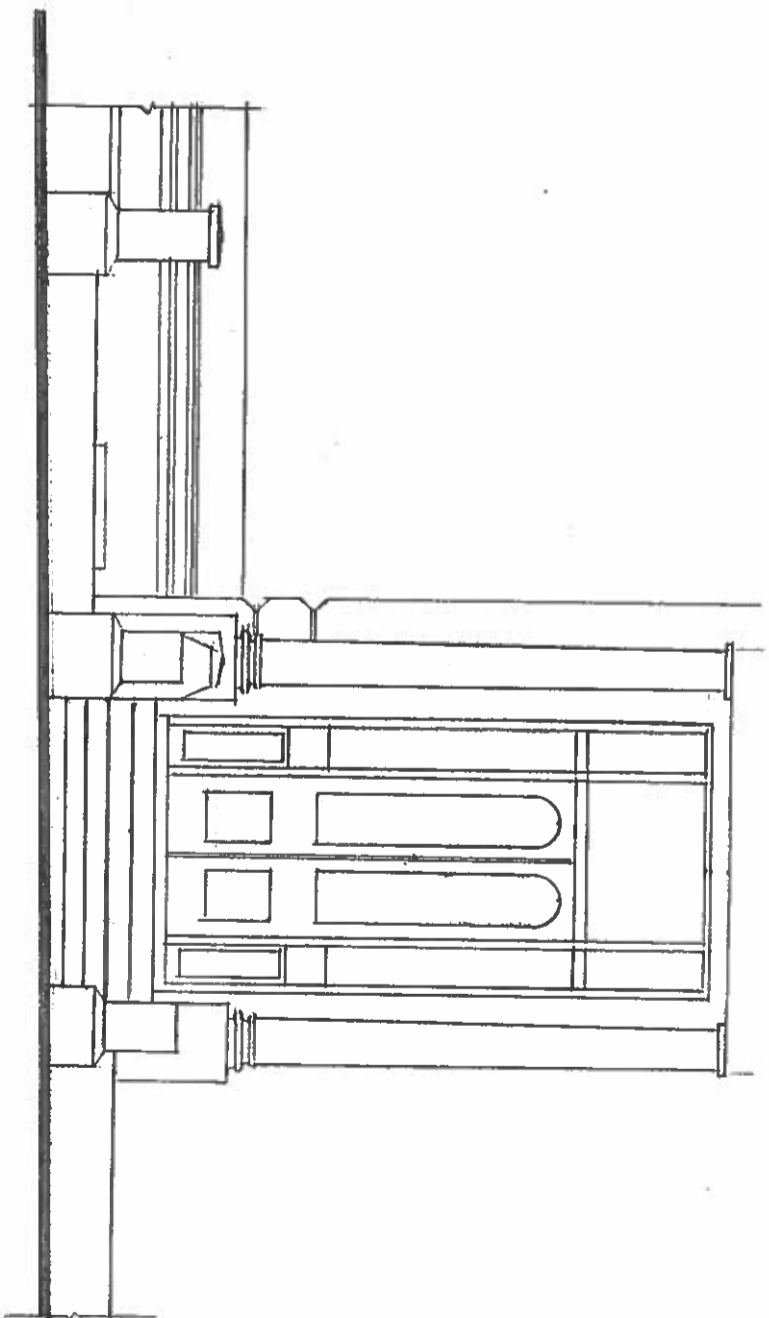

EXISTING PLAN

FRONT ELEVATION AS EXISTING

EXISTING SECTION

P B A
 Architectural Consultants
 43 Grosvenor Street
 Mayfair
 London W1K 3JG
 Tel: 0203 203 2104

Project Title
15 BELSIZE PARK GARDENS LONDON NW3 4JG

FLATS 1, 2 & 3

Drawn	Date	Checked	Date	Revision
1:50	May 17			

Revision	Date	Description	By	Check
217/03	101	EXIST'G PLAN SECTION 1 & ELEVATION		