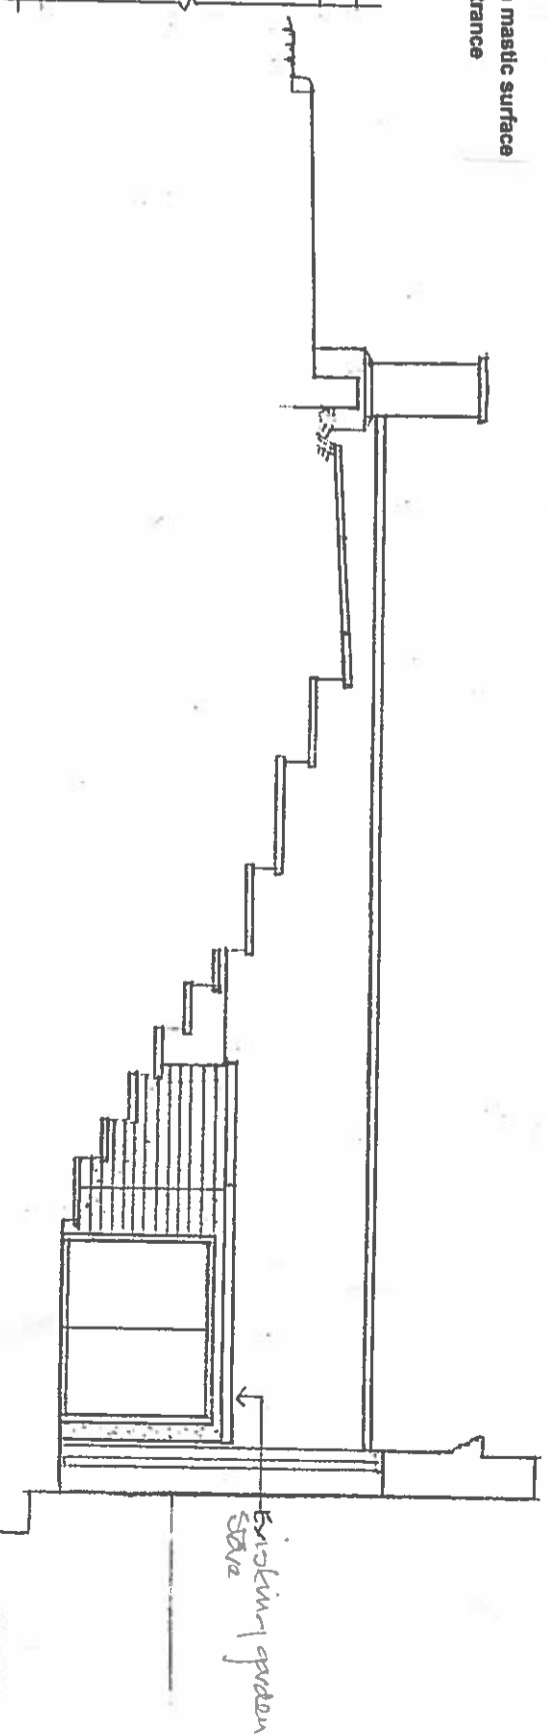

EXISTING PLAN

FRONT ELEVATION AS EXISTING

EXISTING SECTION

P B A
 Architectural Consultants
 43 Grosvenor Street
 Mayfair
 London W1K 3JG
 Tel: 0203 203 2104

Project Title
15 BELSIZE PARK GARDENS LONDON NW3 4JG

FLATS 1, 2 & 3

Drawn	Date	Checked	Date	Revision
1:50	May 17			

Revision	Date	Description	By	Check
217/03	101	EXIST'G PLAN SECTION 1 & ELEVATION		