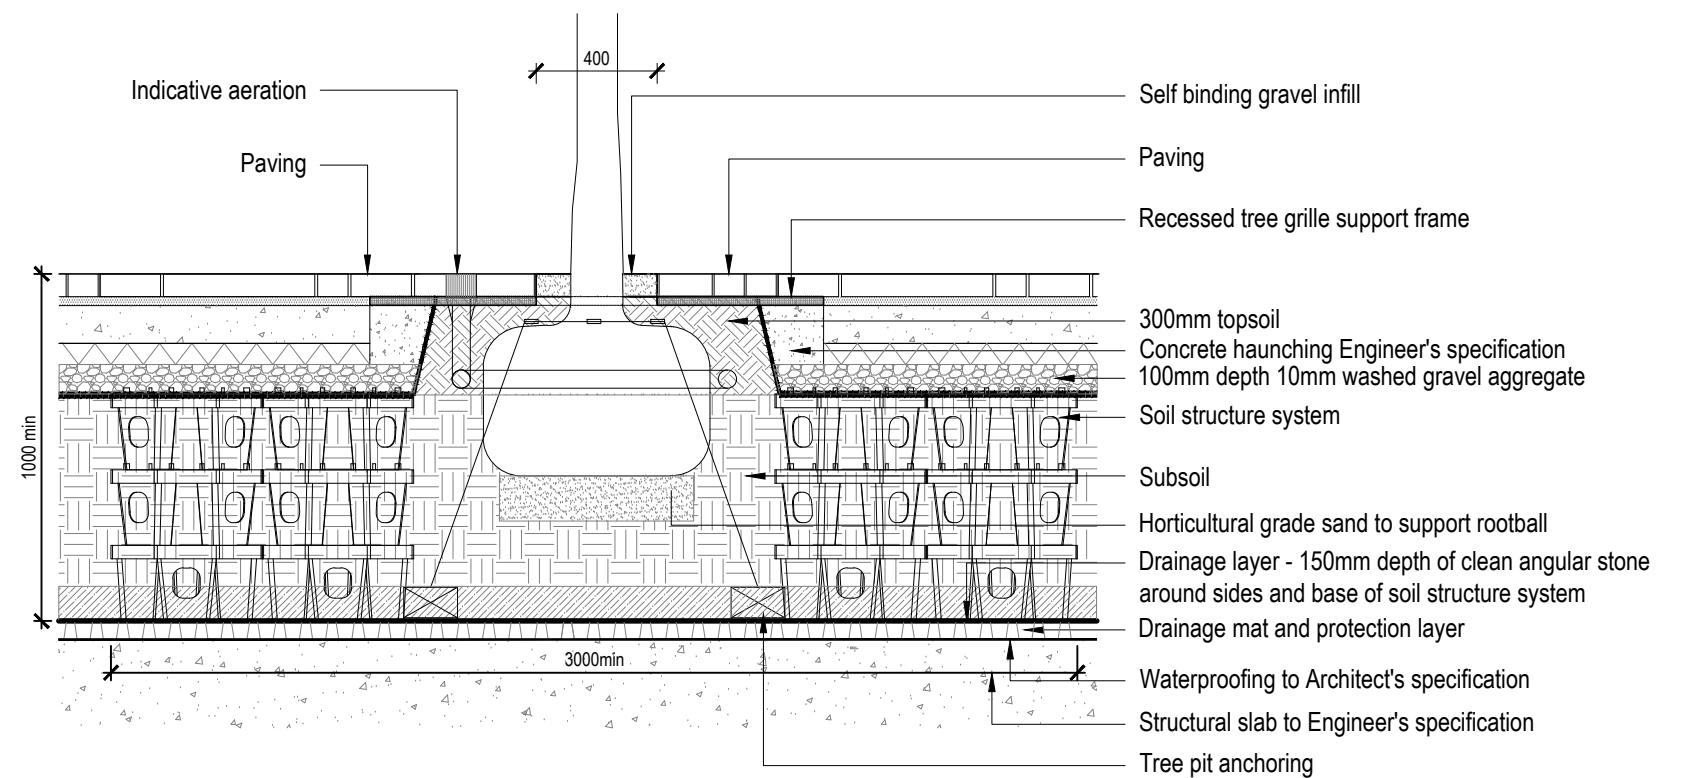

01 TYPICAL TREE PIT DETAIL ON SOFT

810 Scale 1: 25 @A3

02 TYPICAL TREE PIT DETAIL ON GROUND

810 Scale 1: 25 @A3

03 TYPICAL TREE PIT DETAIL ON PODIUM

810 Scale 1: 25 @A3

04 TYPICAL TREE PIT DETAIL ON BASEMENT

810 Scale 1: 25 @A3

## TYPICAL TREE DETAILS

© copyright GILLESPIES LLP, all rights reserved

Scale As shown @ A3  
 Drawing number P10606-00-001-810  
 Revision number D00  
 Drawing date 24.08.17