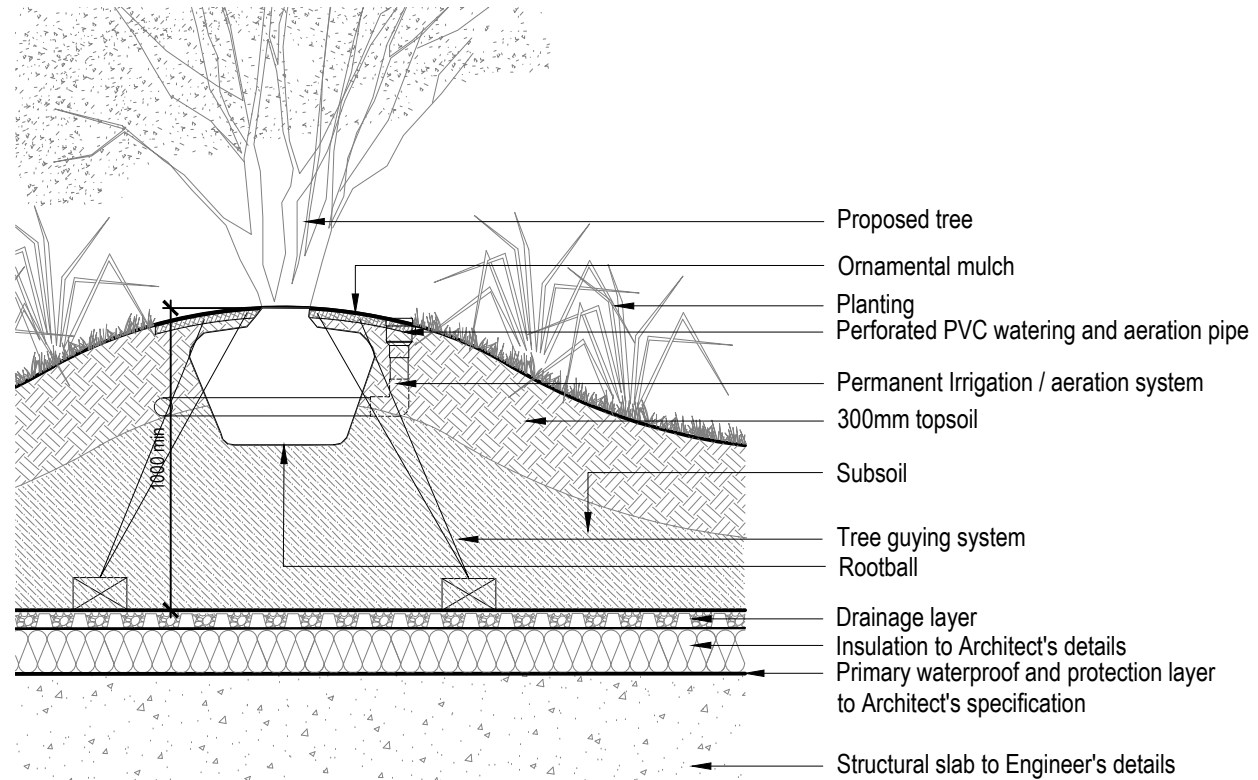

01 TYPICAL TREE PIT DETAIL ON SOFT

810 Scale 1: 25 @A3

02 TYPICAL TREE PIT DETAIL ON GROUND

810 Scale 1: 25 @A3

03 TYPICAL TREE PIT DETAIL ON PODIUM

810 Scale 1: 25 @A3

04 TYPICAL TREE PIT DETAIL ON BASEMENT

810 Scale 1: 25 @A3

## TYPICAL TREE DETAILS

© copyright GILLESPIES LLP, all rights reserved

Scale As shown @ A3  
 Drawing number P10606-00-001-810  
 Revision number D00  
 Drawing date 24.08.17