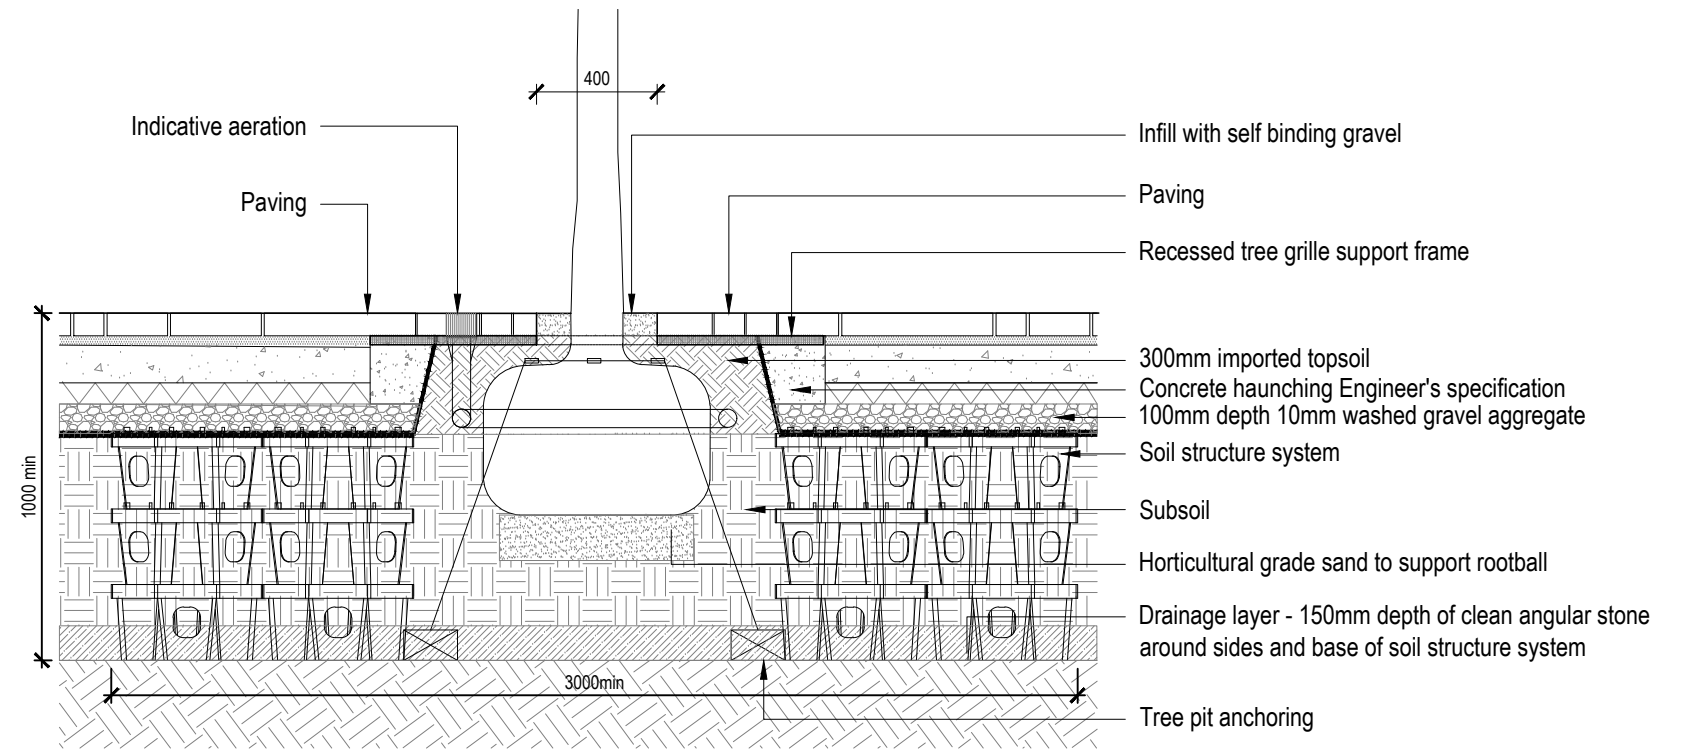

01 TYPICAL TREE PIT DETAIL ON SOFT

810 Scale 1: 25 @A3

02 TYPICAL TREE PIT DETAIL ON GROUND

810 Scale 1: 25 @A3

03 TYPICAL TREE PIT DETAIL ON PODIUM

810 Scale 1: 25 @A3

04 TYPICAL TREE PIT DETAIL ON BASEMENT

810 Scale 1: 25 @A3

## TYPICAL TREE DETAILS

© copyright GILLESPIES LLP, all rights reserved

Scale As shown @ A3  
 Drawing number P10606-00-001-810  
 Revision number D00  
 Drawing date 24.08.17