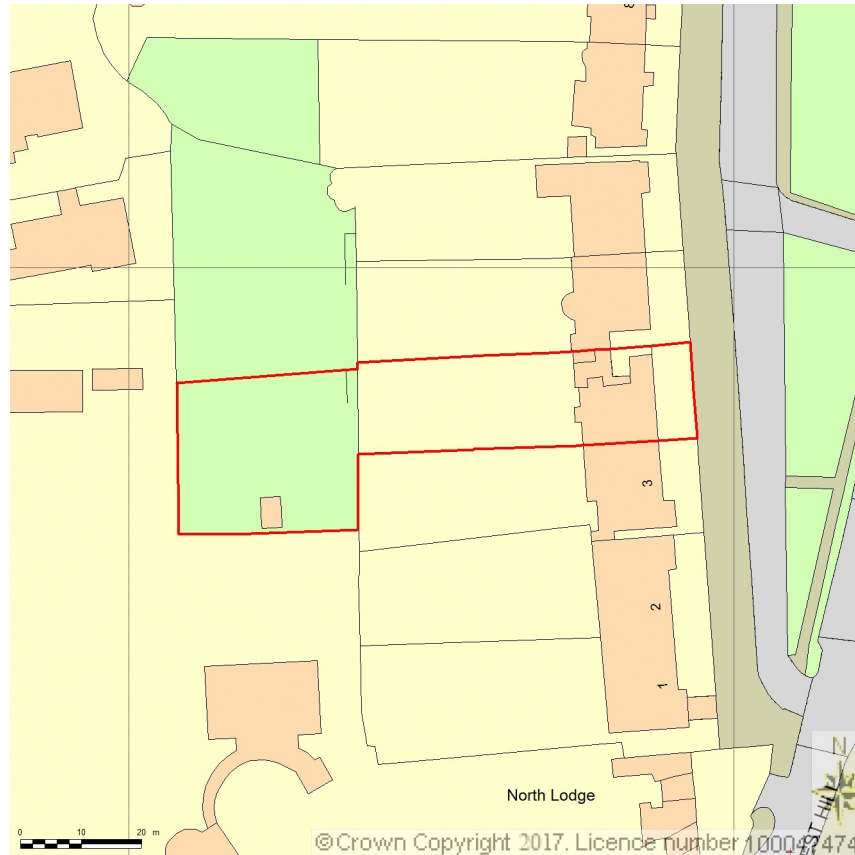

SITE LOCATION PLAN
AREA 2 HA
SCALE: 1:1250 on A4
CENTRE COORDINATES: 528151 , 187273

Supplied by Streetwise Maps Ltd
www.streetwise.net
Licence No: 100047474
15:47:02 02/10/2017