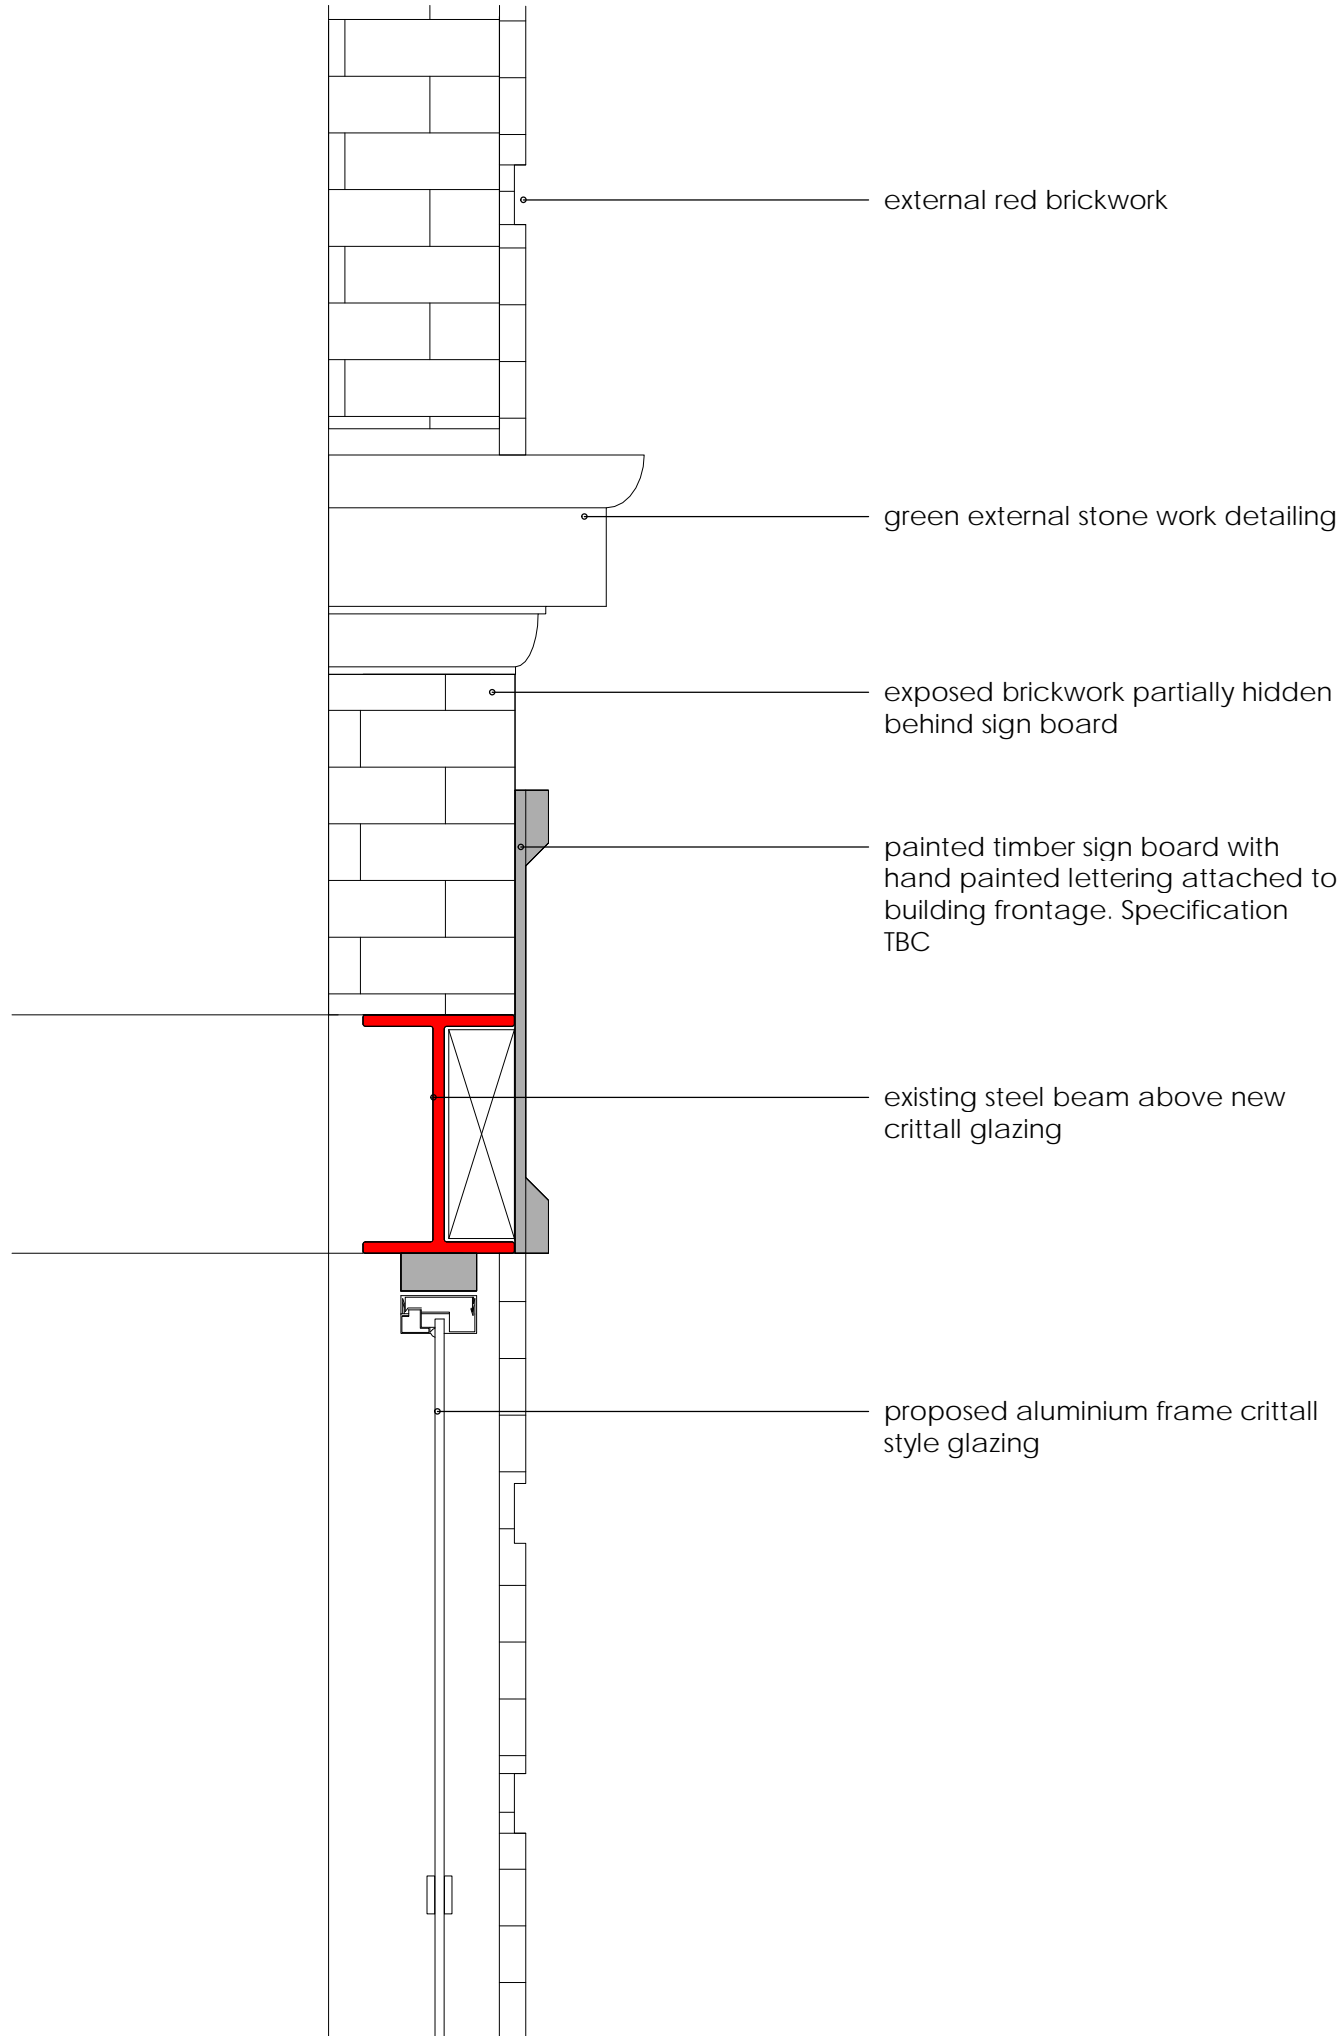

NOTE:
ALL DIMENSIONS MUST BE CHECKED ON SITE AND NOT SCALED FROM
THIS DRAWING.
FOR USE IN PRECISE NAMED LOCATION ONLY. COPYRIGHT RESERVED.

revision date description

status

WORKING

project title

113 REGENTS PARK ROAD, LONDON

drawing title

SIGN BOARD DETAIL

client name

FREELANDS FIG

first issued

03/10/17

drawn

EM

scale

1:10 @ A3

job/drawing no/revision

16111 - WD0010 -

The Studio, 70 Church Road, Wheatley, Oxford, OX33 1LZ
01865 873936 | info@andersonorr.com | www.andersonorr.com