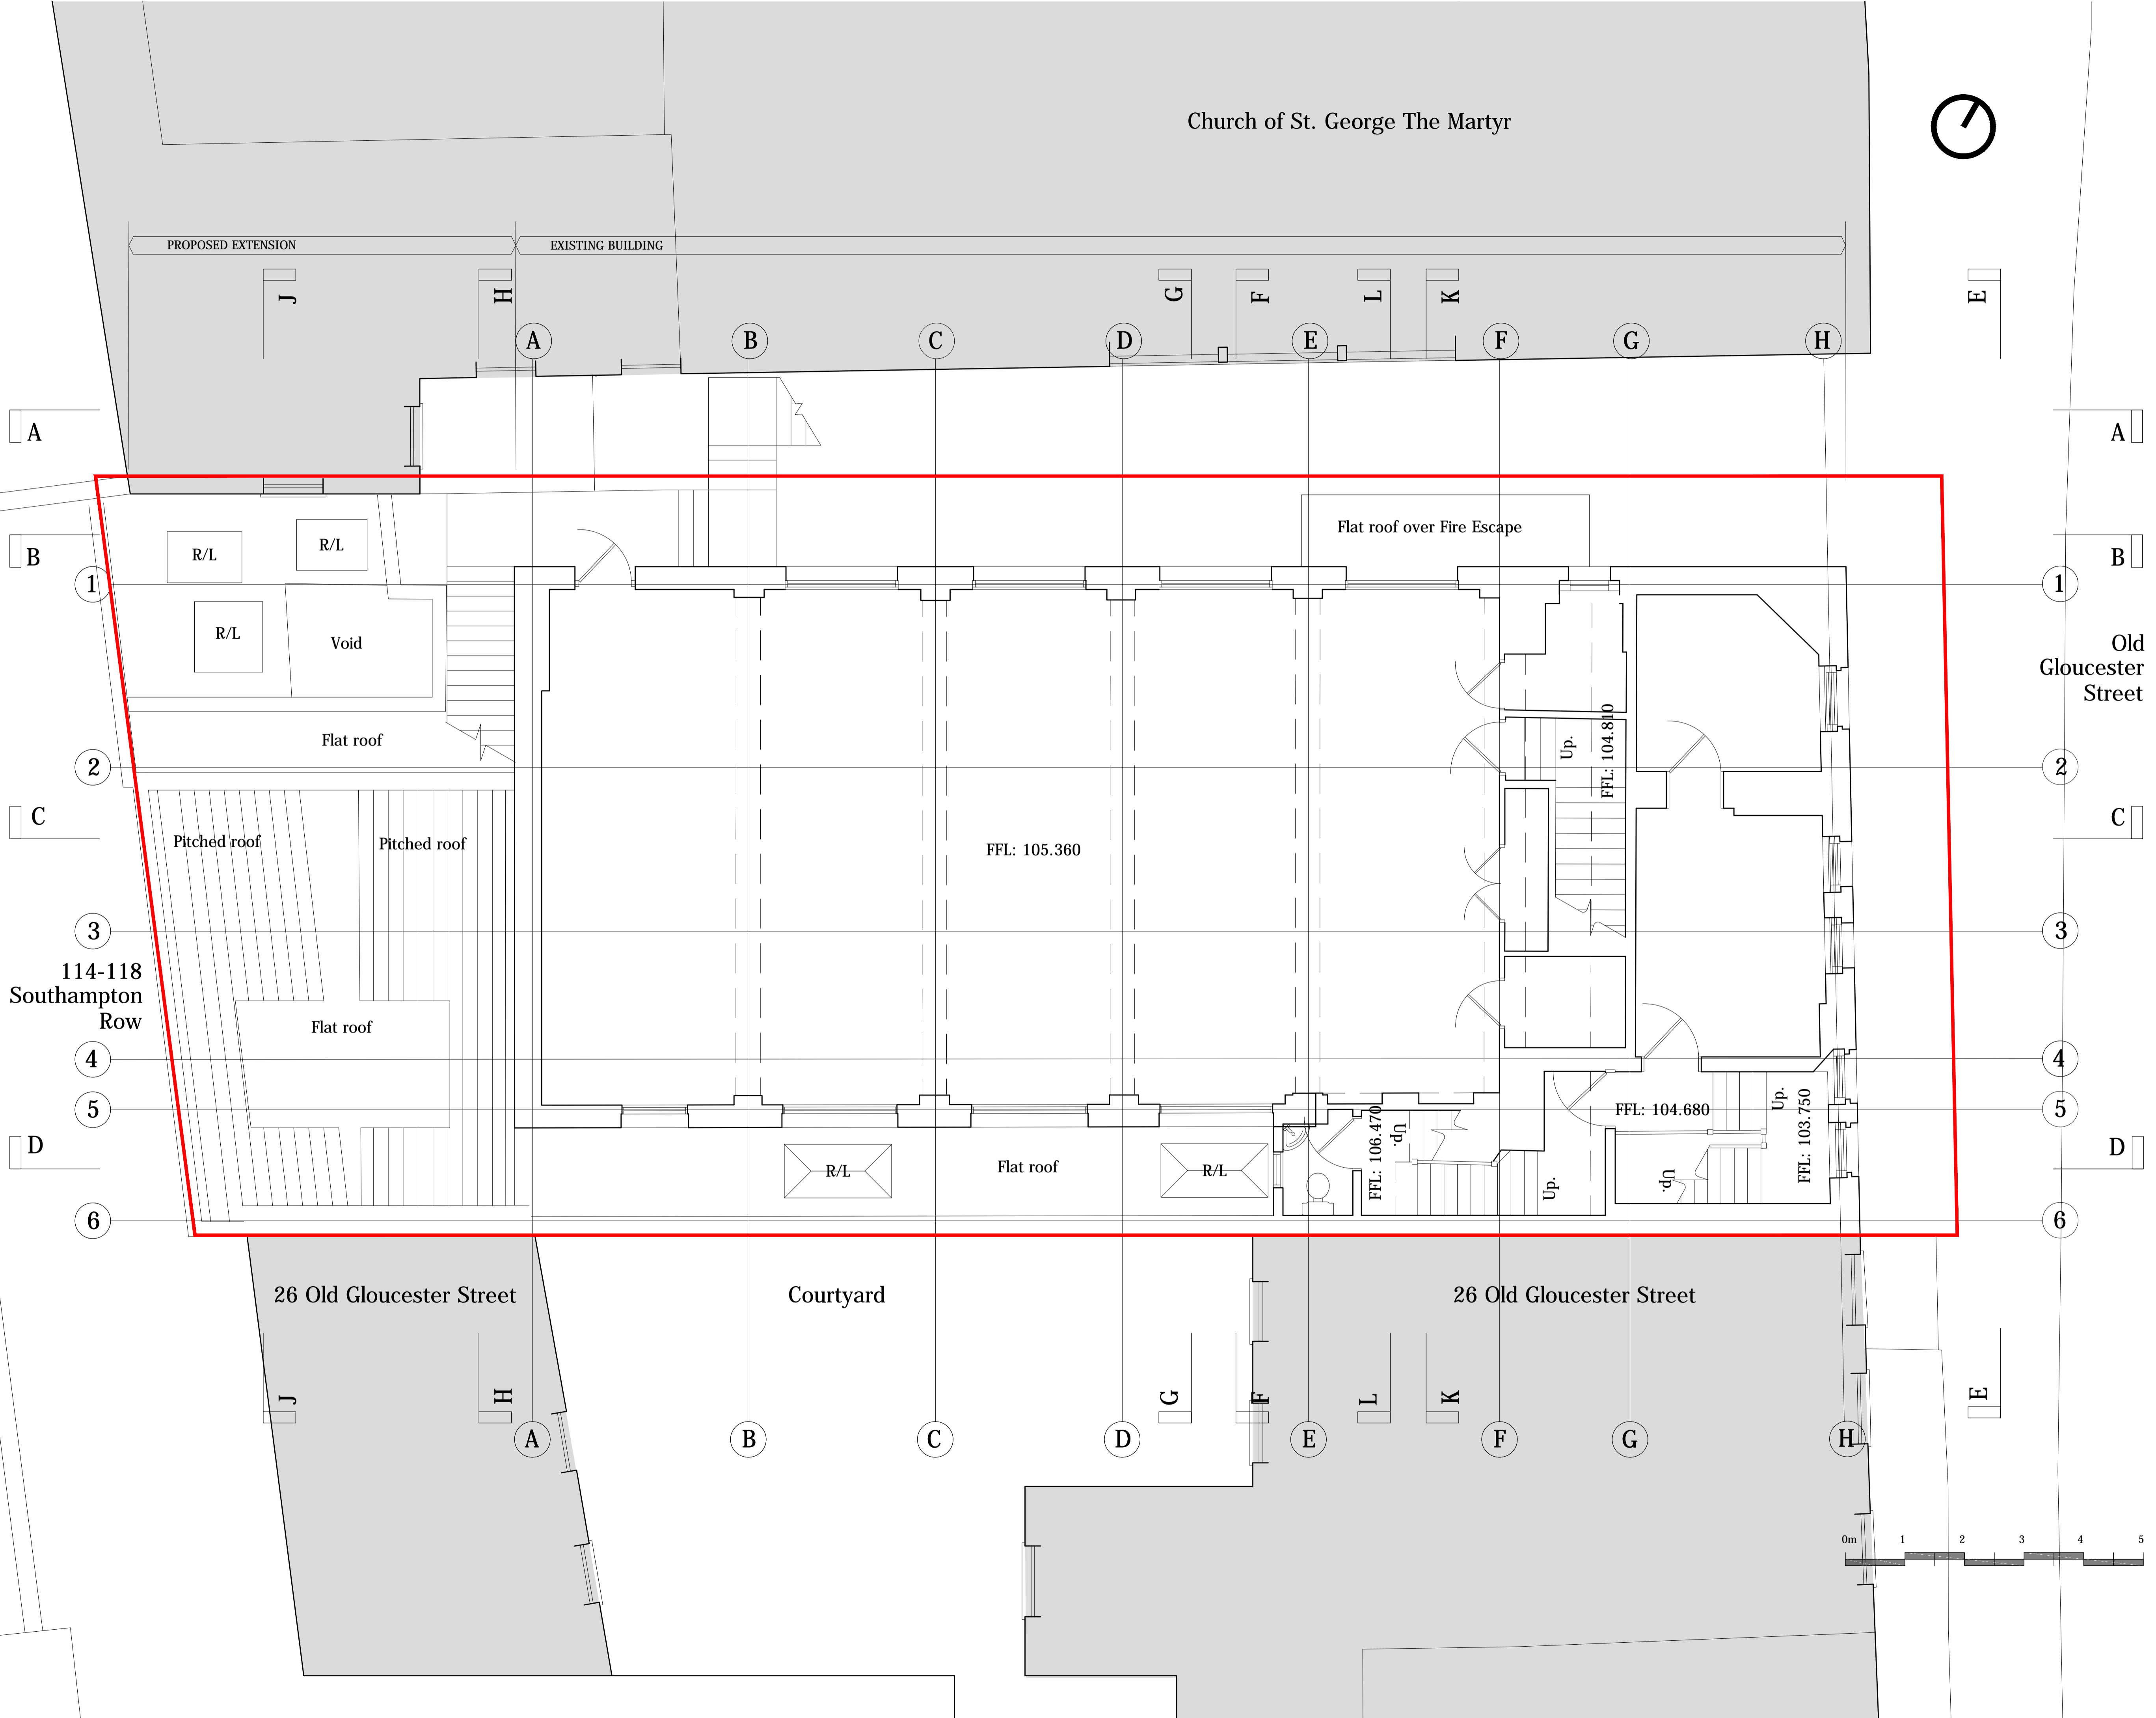

Church of St. George The Martyr

B	Section line revision	02/10/17	JB
A	General Revision	08.05.17	JB
Rev	Description	Date	By
Status			
Preliminary			
 Buchanan Hartley Architects Ltd architecture interiors environment 13 Grosvenor Gardens London SW1W 0BD T 020 7592 7247 E mail@buchananhartley.co.uk			
Client			
Nilkanth Estates Ltd.			
Project			
25 Old Gloucester Street WC1N 3AF			
Title			
Plan Level 1 Existing			
Scale			
1:50@A1			
Date			
27.05.2014			
Drawn	Checked		
HMC	DAW		
Project No	Drawing No	REV	
0572	(EX) L1	B	