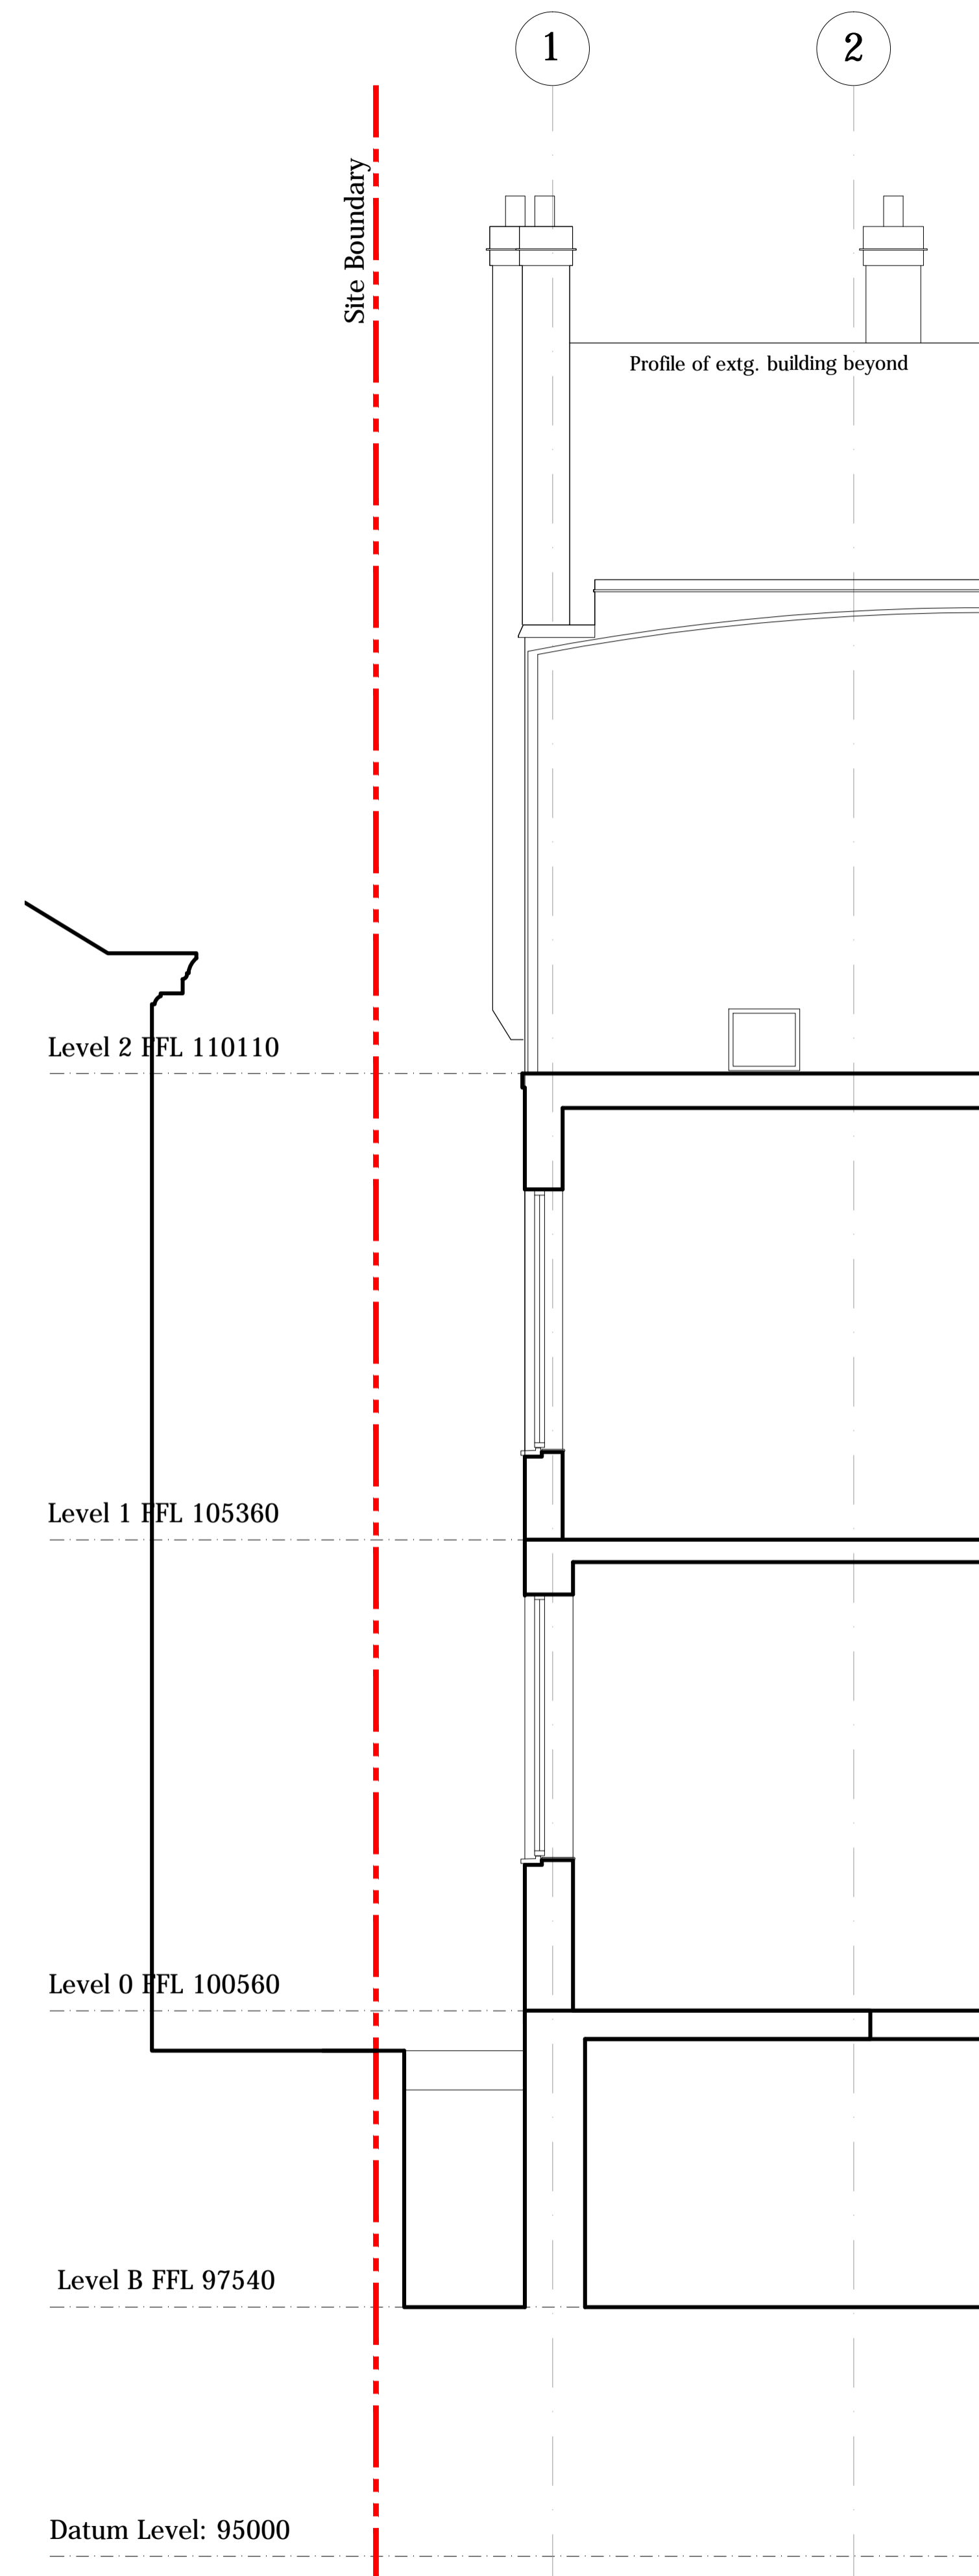

Section JJ

Section KK

Section LL

Rev	Description	Date	By
	Status		
	Preliminary		
 Buchanan Hartley Architects Ltd architecture interiors environment 13 Grosvenor Gardens London SW1W 0BD T 020 7592 7247 E mail@buchananhartley.co.uk			
Client			
Nilkanth Estates Ltd.			
Project			
25 Old Gloucester Street WC1N 3AF			
Title			
Section JJ, KK & LL Existing			
Scale			
1:50@A1			
Date			
17.08.2017			
Drawn	Checked		
JB	MH		
Project No	Drawing No	REV	
0572	(EX) JJ KK LL	-	