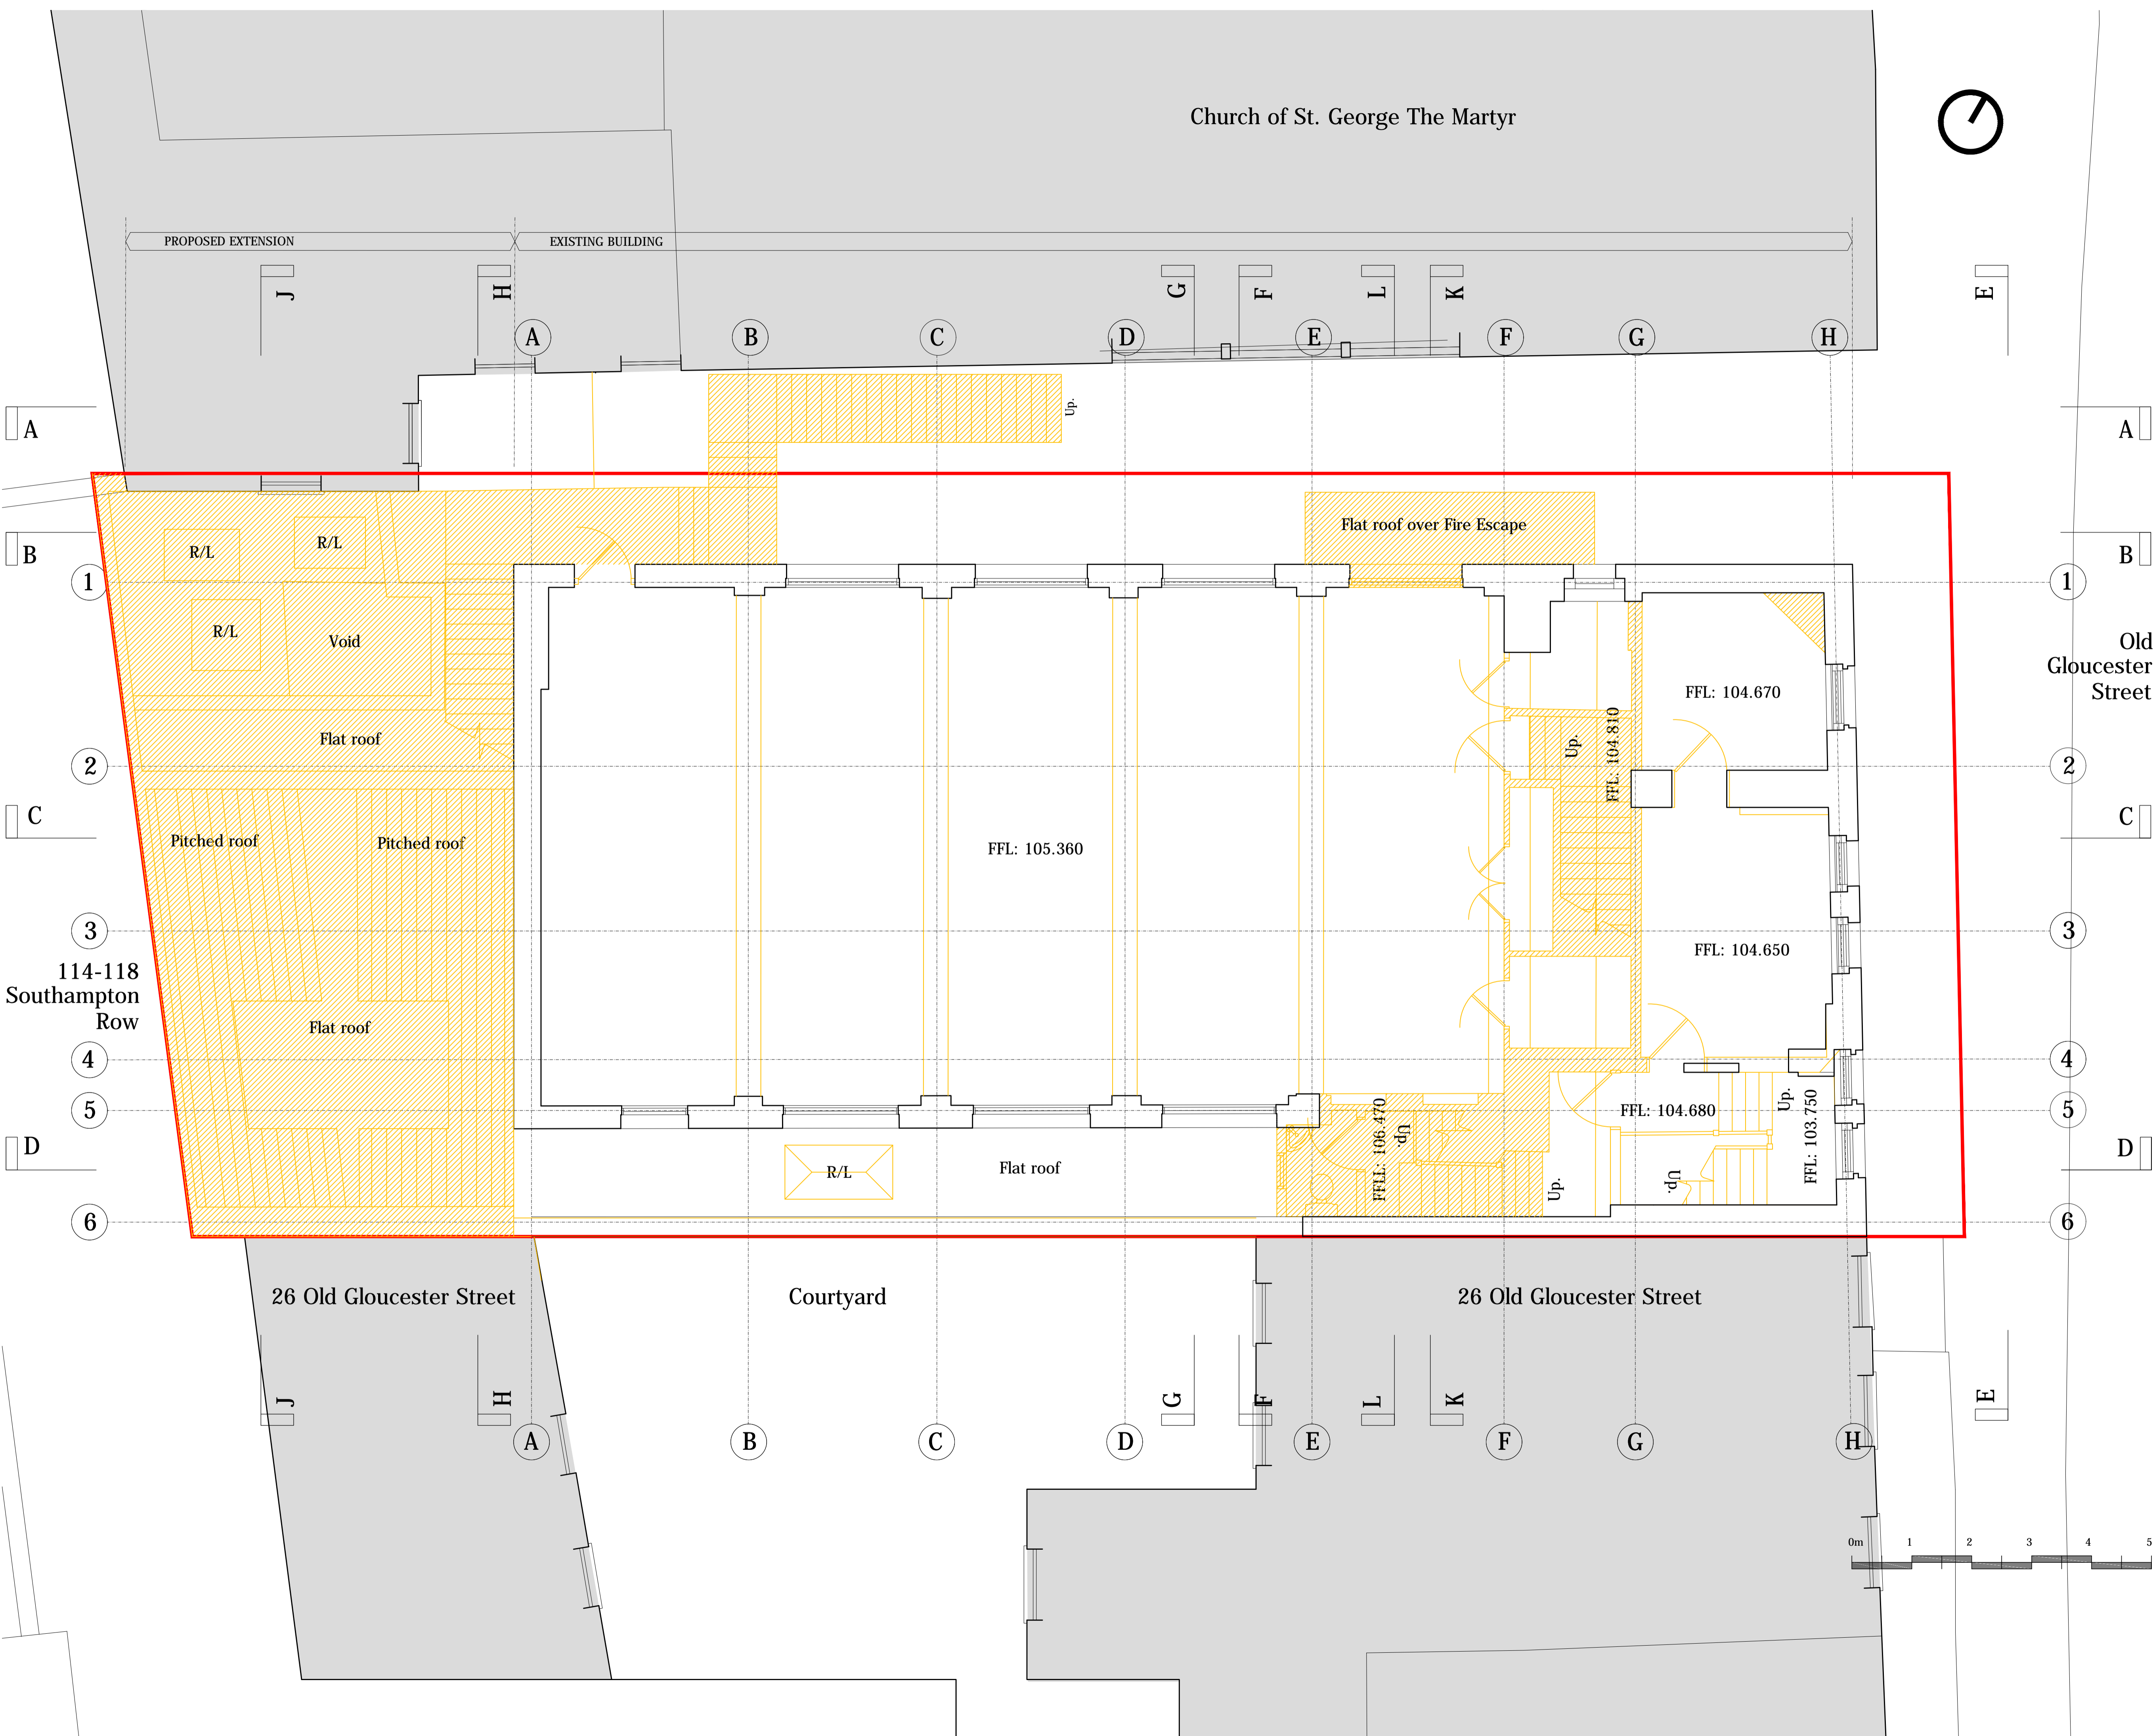

Church of St. George The Martyr

© Buchanan Hartley Architects Ltd.  
 The information contained in this drawing is the copyright of Buchanan Hartley Architects Ltd. and must not be used in whole or in part without the express written approval of Buchanan Hartley Architects Ltd.  
 DO NOT SCALE FROM THIS DRAWING

Rev	Description	Date	By
B	Section line revision	02/10/17	JB
Status			
Preliminary			
 Buchanan Hartley Architects Ltd architecture interiors environment 13 Grosvenor Gardens London SW1W 0BD T 020 7592 7247 E mail@buchananhartley.co.uk			
Client			
Nilkanth Estates Ltd			
Project			
25 Old Gloucester Street WC1N 3AF			
Title			
Plan Level 0-1 Mezzanine Demolitions			
Scale			
1:50@A1			
Date			
19.05.2017			
Drawn	Checked		
JB	MH		
Project No	Drawing No	REV	
0572	(DE) LM	B	