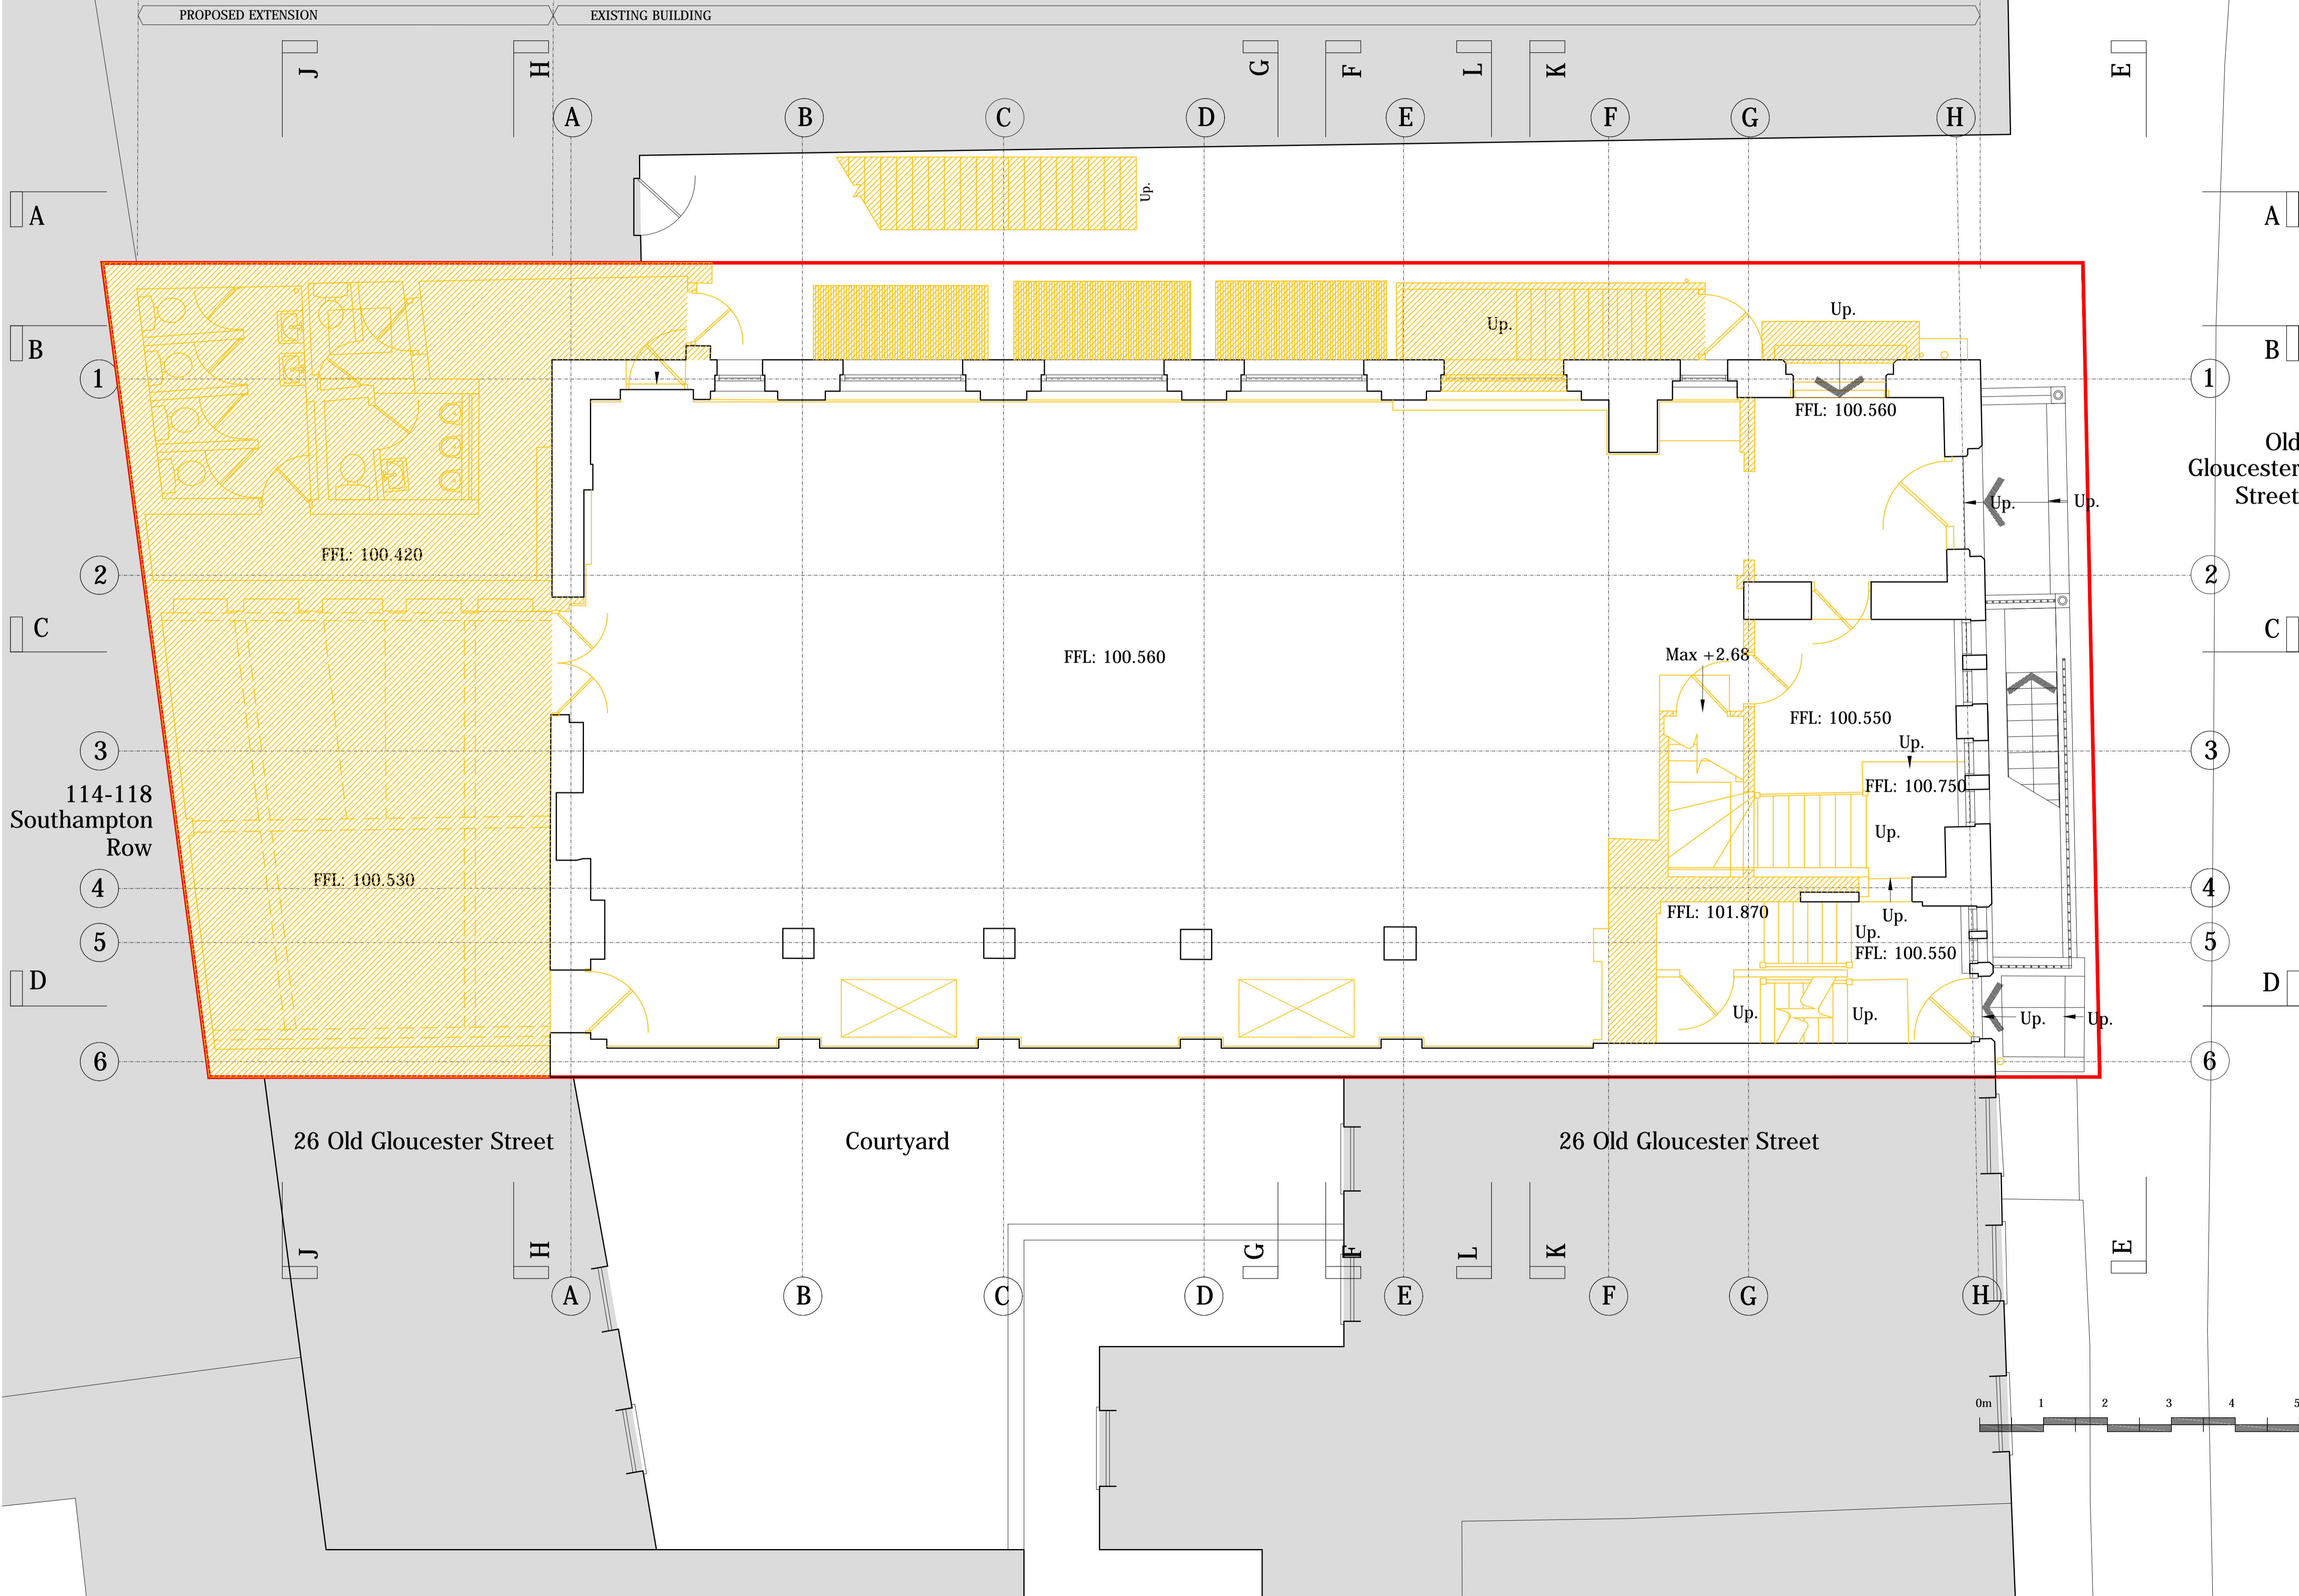

Church of St. George The Martyr

© Buchanan Hartley Architects Ltd.

The information contained in this drawing is the copyright of Buchanan Hartley Architects Ltd. and must not be used in whole or in part without the express written approval of Buchanan Hartley Architects Ltd.

DO NOT SCALE FROM THIS DRAWING

Rev	Description	Date	By
B	Section line revision	02/10/17	JB
A	General Revision	18/05/17	JB

Status
Preliminary

Client
Nilkanth Estates Ltd

Project
25 Old Gloucester Street WC1N 3AF
WC1N 3AF

Title
Plan Level 0
Demolitions

Scale	1:50@A1
Date	15.12.2014
Drawn	DAW
Checked	
Project No	0572
Drawing No	(DE) L0
REV	B