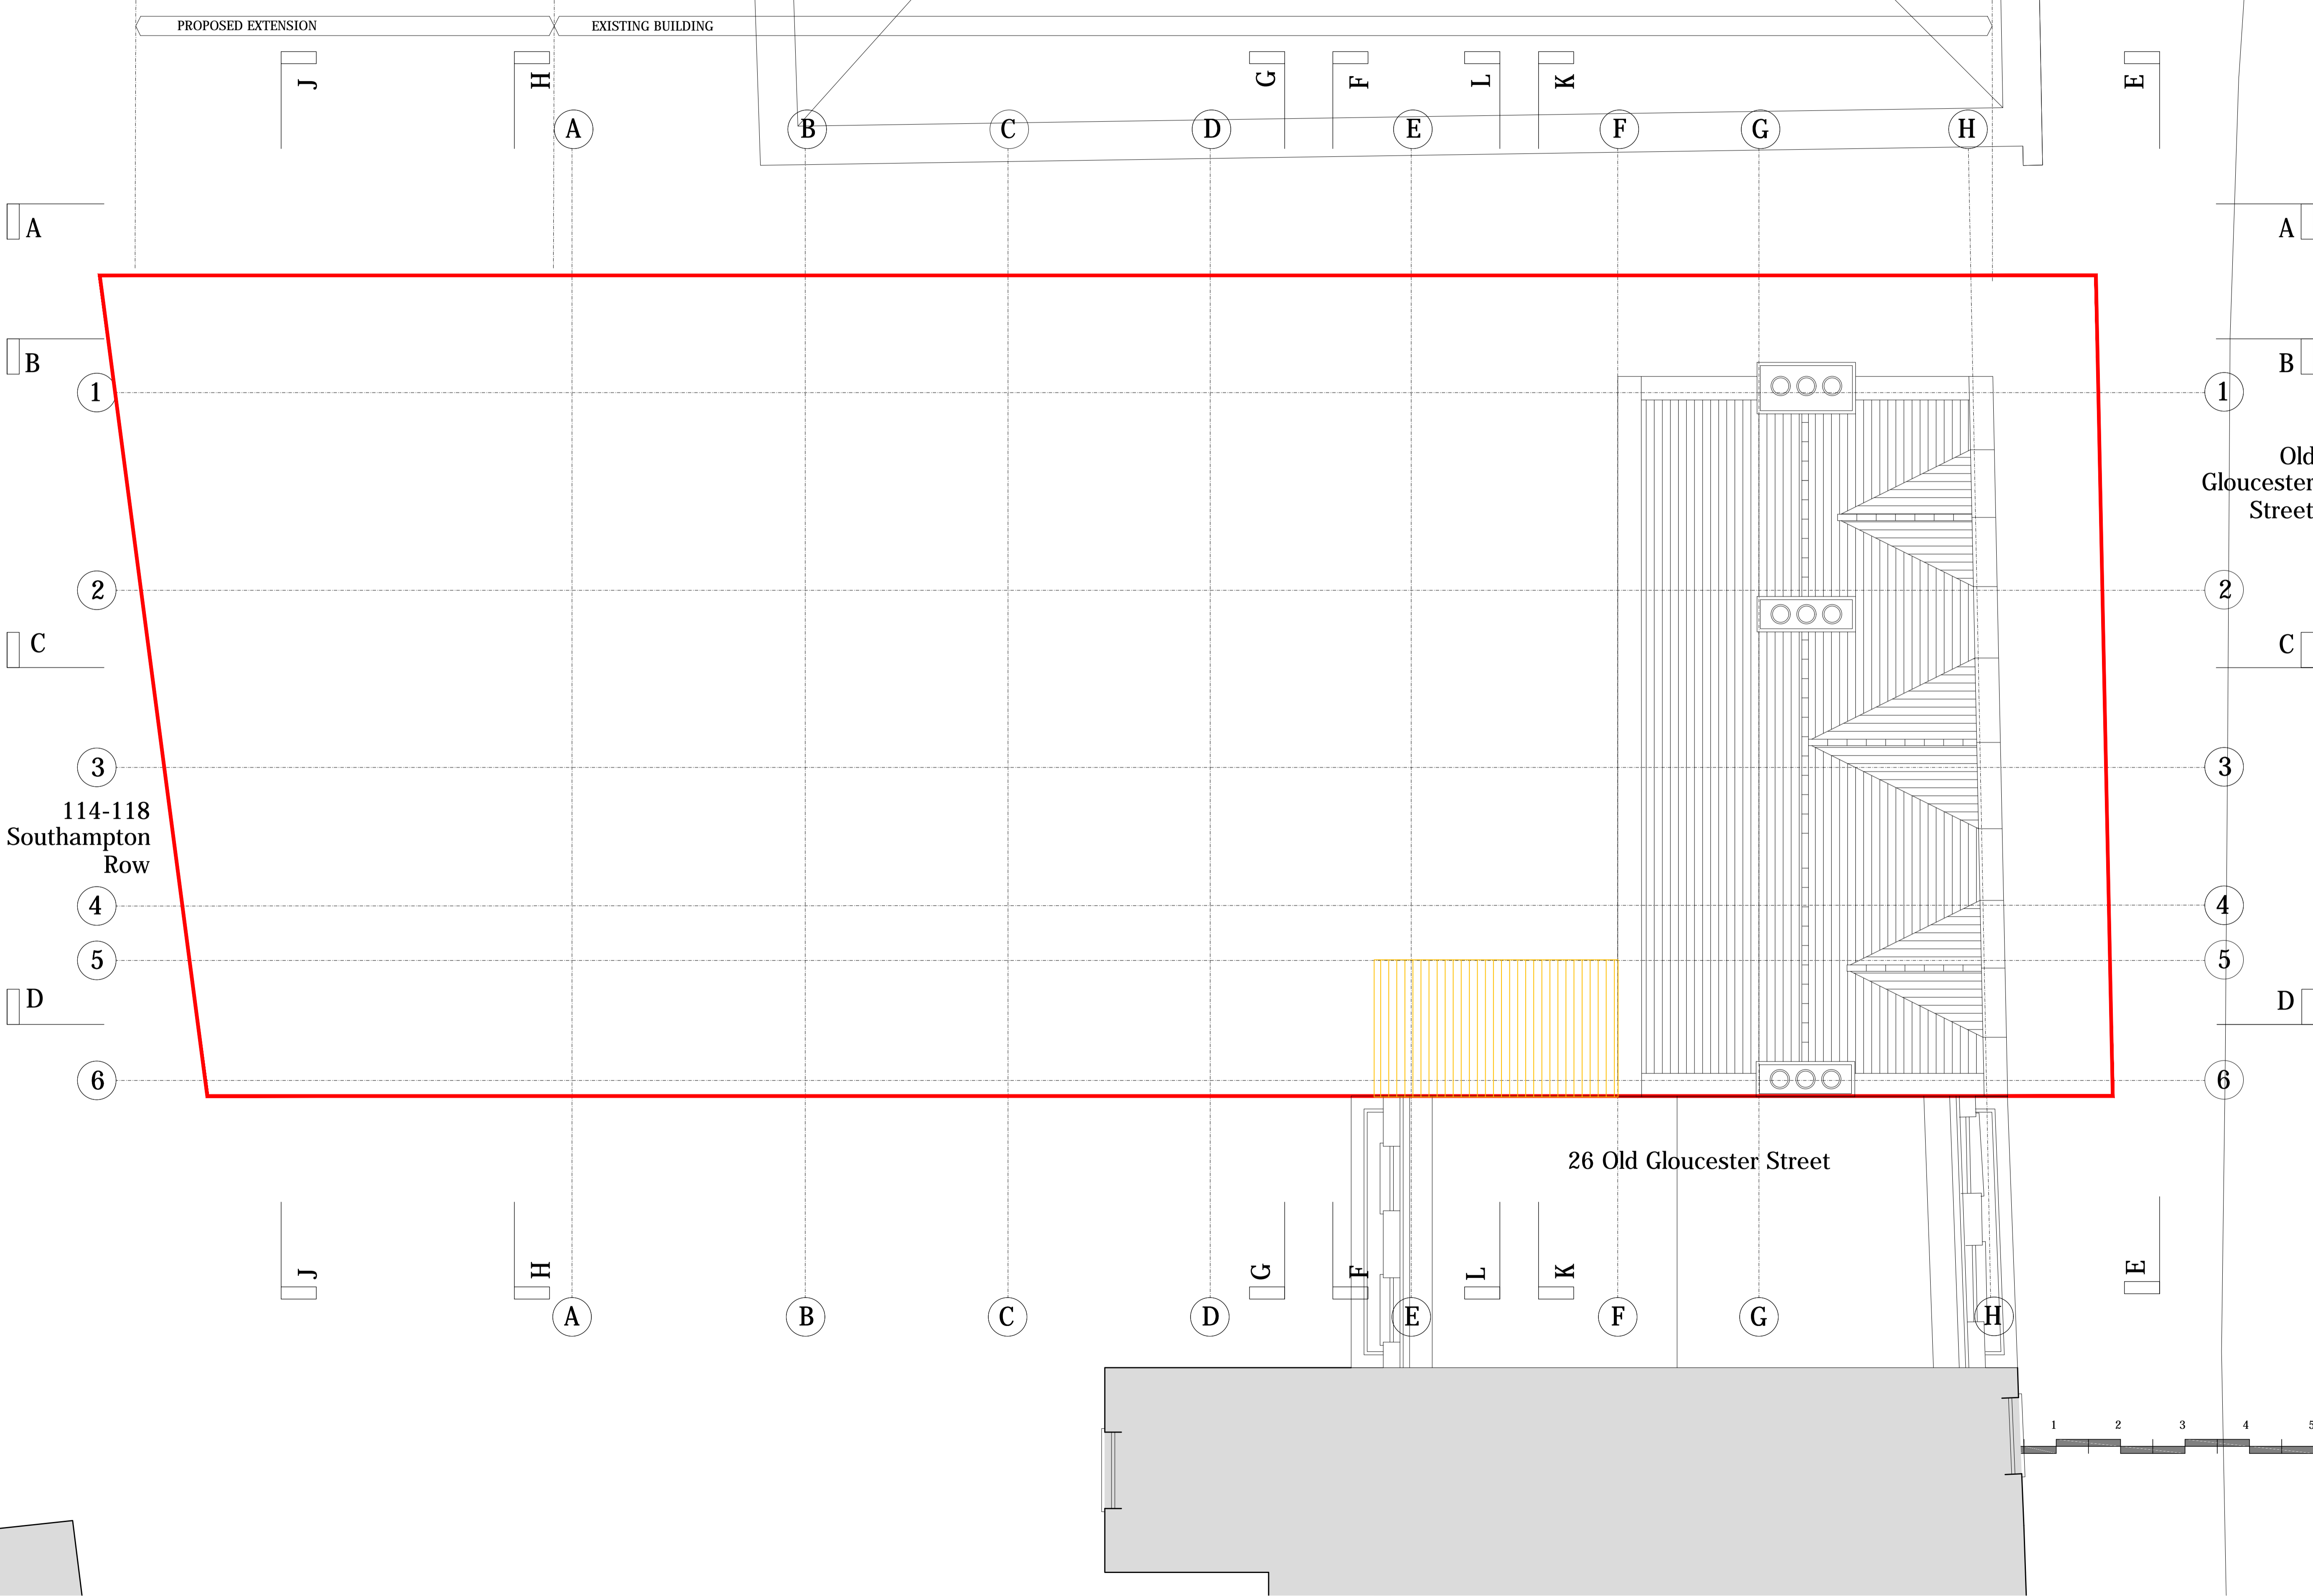

Church of St. George The Martyr

Old Gloucester Street

114-118 Southampton Row

26 Old Gloucester Street

Rev	Description	Date	By
A	Section line revision	02/10/17	JB

Status
Preliminary

Buchanan Hartley Architects Ltd
 architecture interiors environment
 13 Grosvenor Gardens London SW1W 0BD
 T 020 7592 7247
 E mail@buchananhartley.co.uk

Client
Nilkanth Estates Ltd

Project
**25 Old Gloucester Street
 WC1N 3AF**

Title
**Plan Level Roof
 Demolitions**

Scale
 1:50@A1

Date
 19.05.2017

Drawn
JB

Checked
MH

Project No
 0572

Drawing No
(DE) LR

REV
A