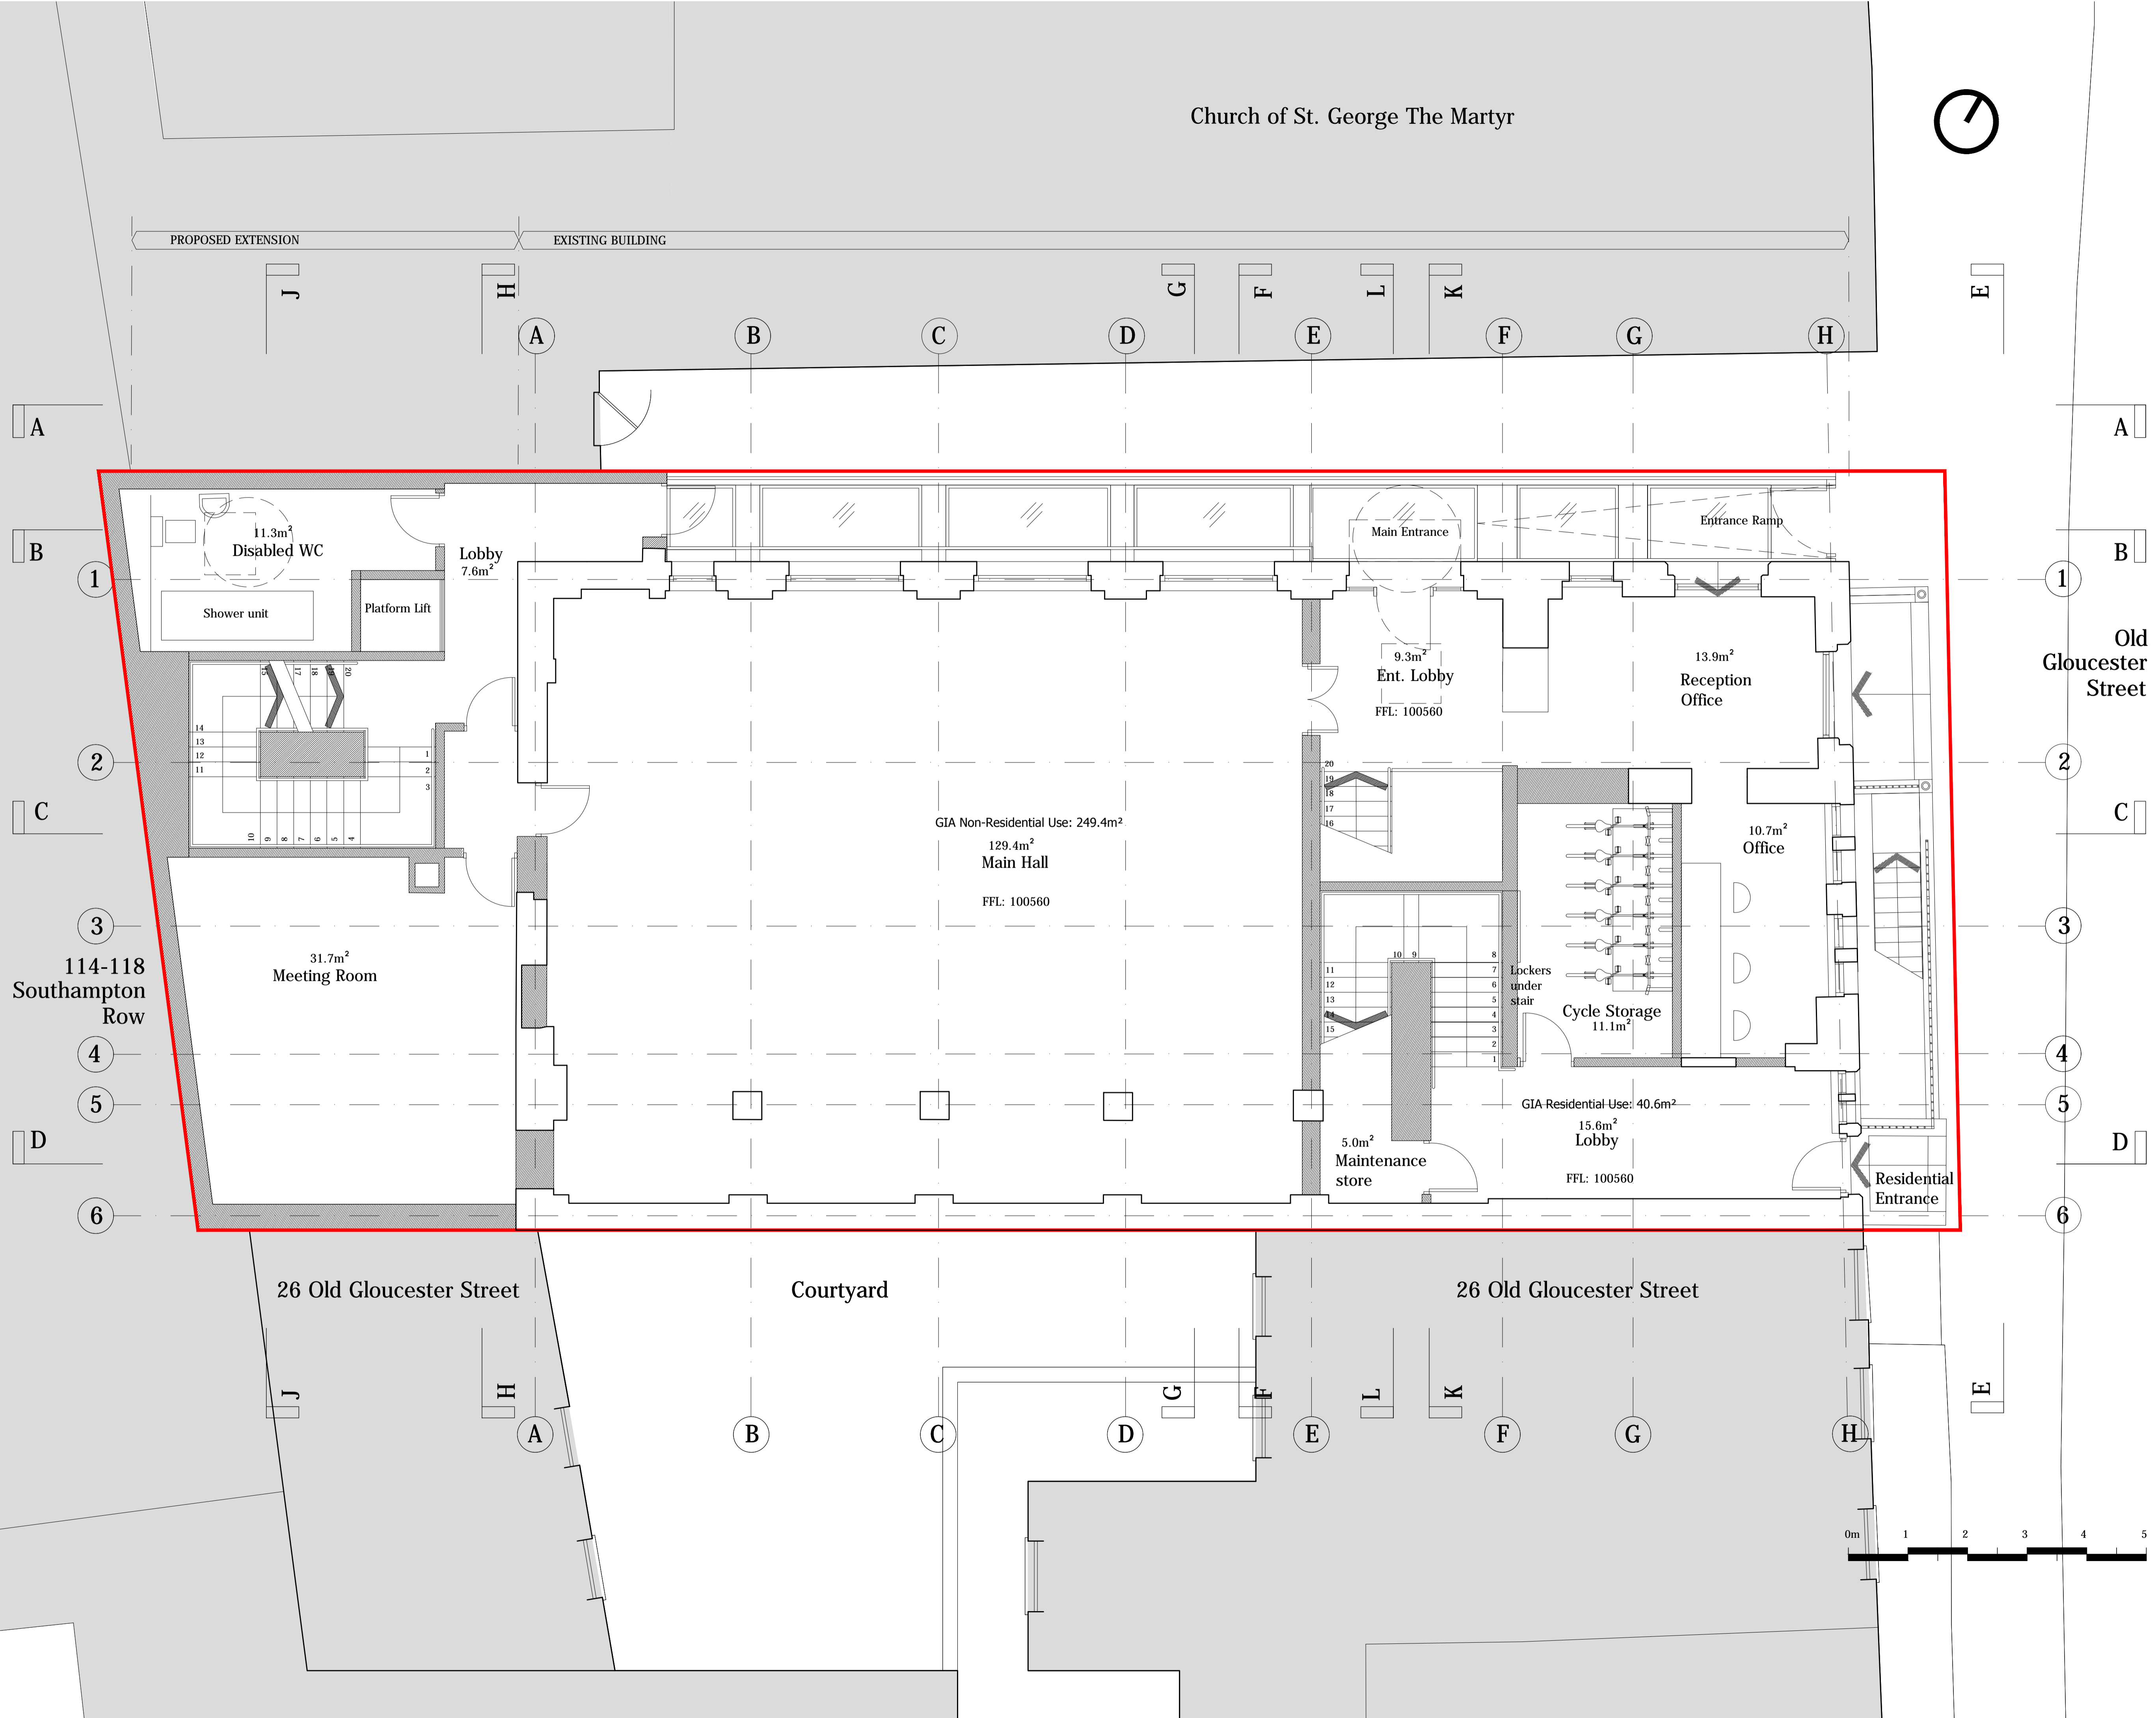

Rev	Description	Date	By
D	Section line revision	02.10.17	JB
C	General revision	13.05.17	RG
B	General revision	08.05.17	JB
A	Layout re-design	06.01.17	JB

Status
Preliminary

Buchanan Hartley Architects Ltd
 architecture interiors environment
 13 Grosvenor Gardens London SW1W 0BD
 T 020 7592 7247
 E mail@buchananhartley.co.uk

Client
Nilkanth Estates Ltd.
 Project
25 Old Gloucester Street WC1N 3AF

Title
**Plan Level 0
 Proposed**

Scale
1:50@A1
 Date
06.02.2015
 Drawn
 Checked
 Daw
 Project No
0572
 Drawing No
(--) L0
 REV
D