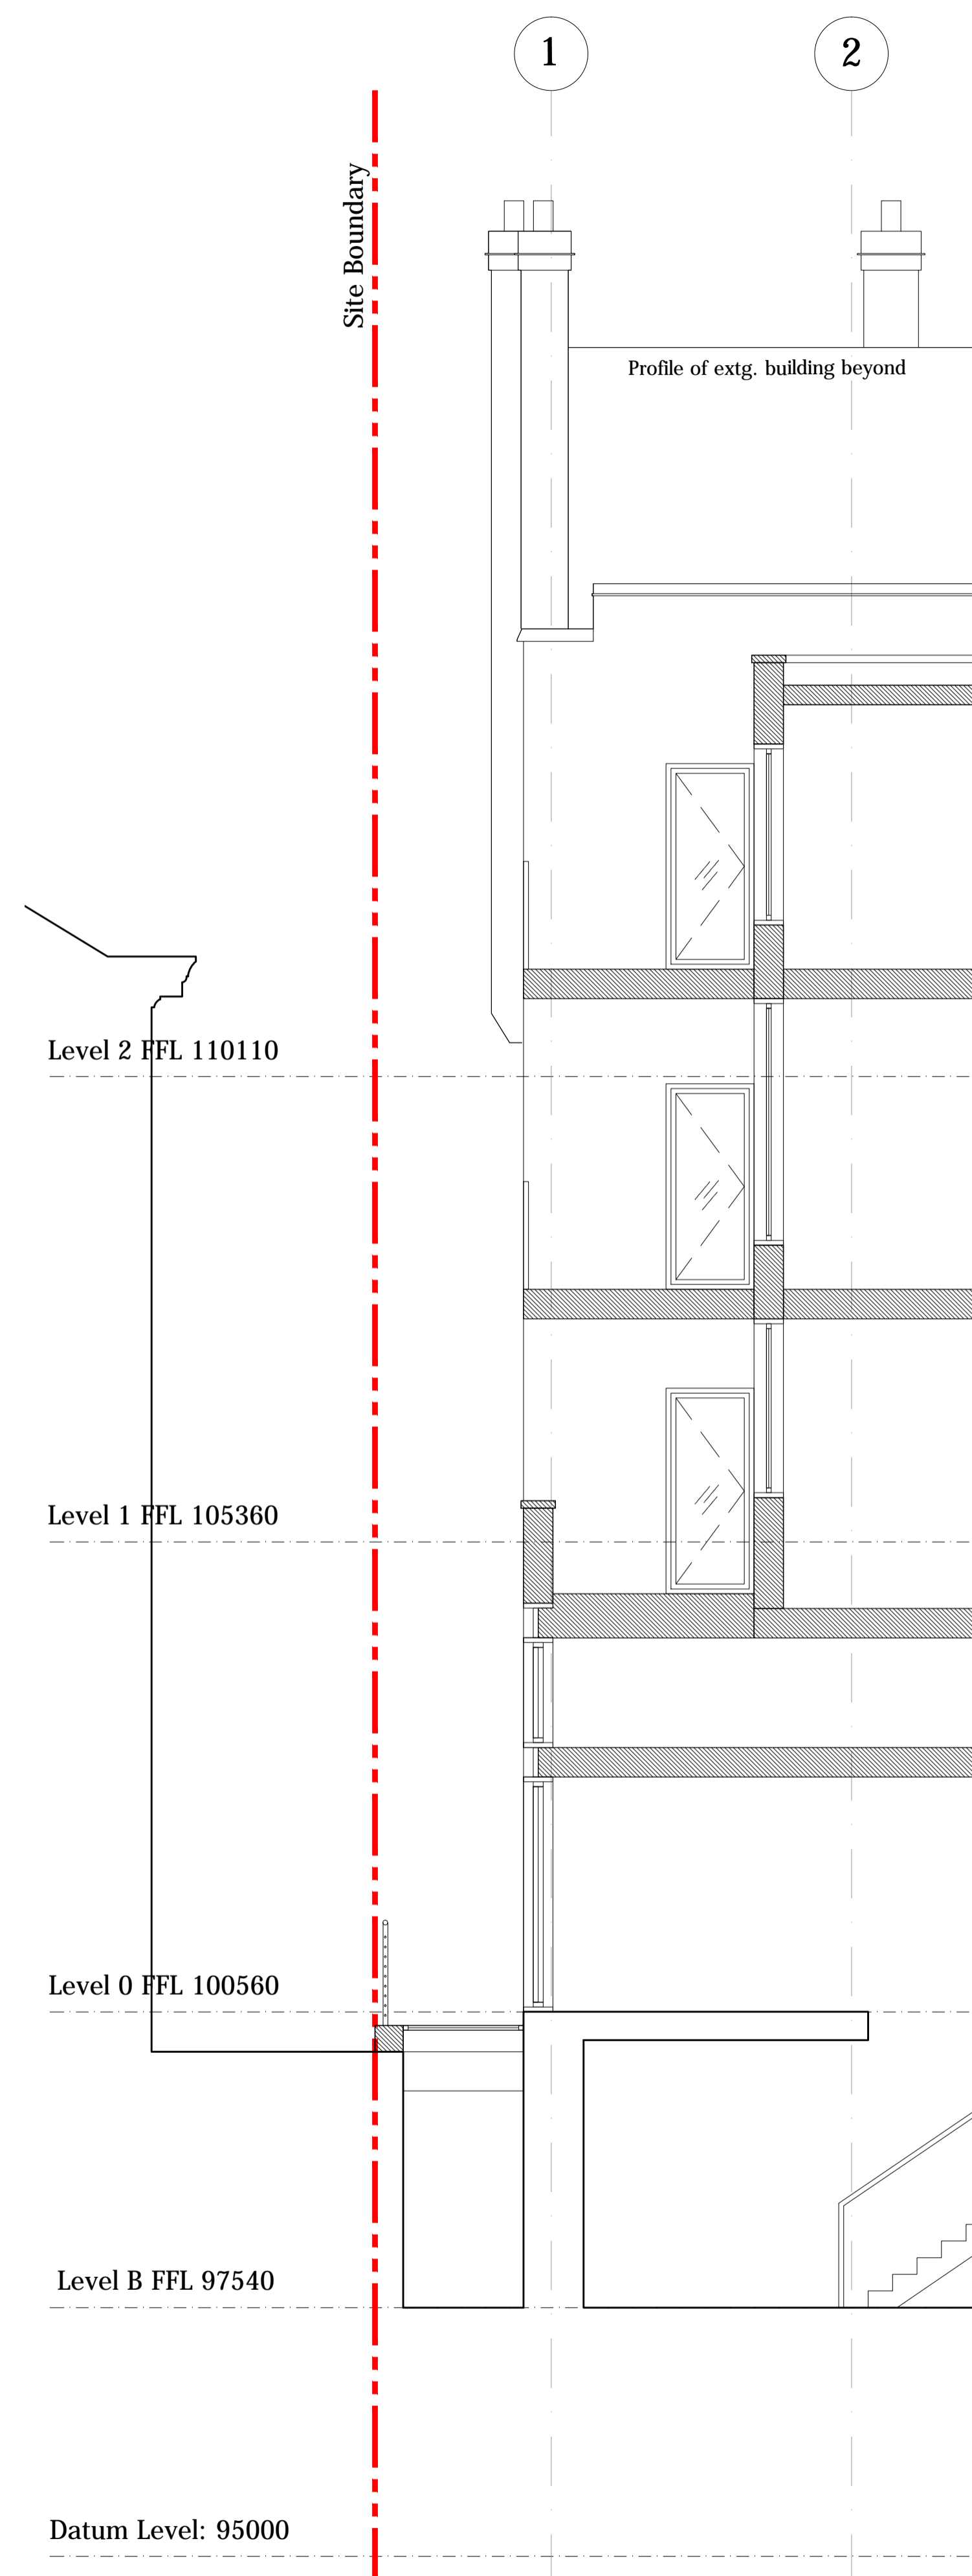

Section KK

Rev	Description	Date	By

Status
Preliminary

Buchanan Hartley Architects Ltd
architecture interiors environment
13 Grosvenor Gardens London SW1W 0BD
T 020 7592 7247
E mail@buchananhartley.co.uk

Client
Nilkanth Estates Ltd.
Project
25 Old Gloucester Street
WC1N 3AF

Title
Section JJ, KK & LL
Proposed

Scale
1:50@A1
Date
17.08.2017

Drawn	Checked	Project No	Drawing No	REV
JB	MH	0572	(S) JJ KK LL	-