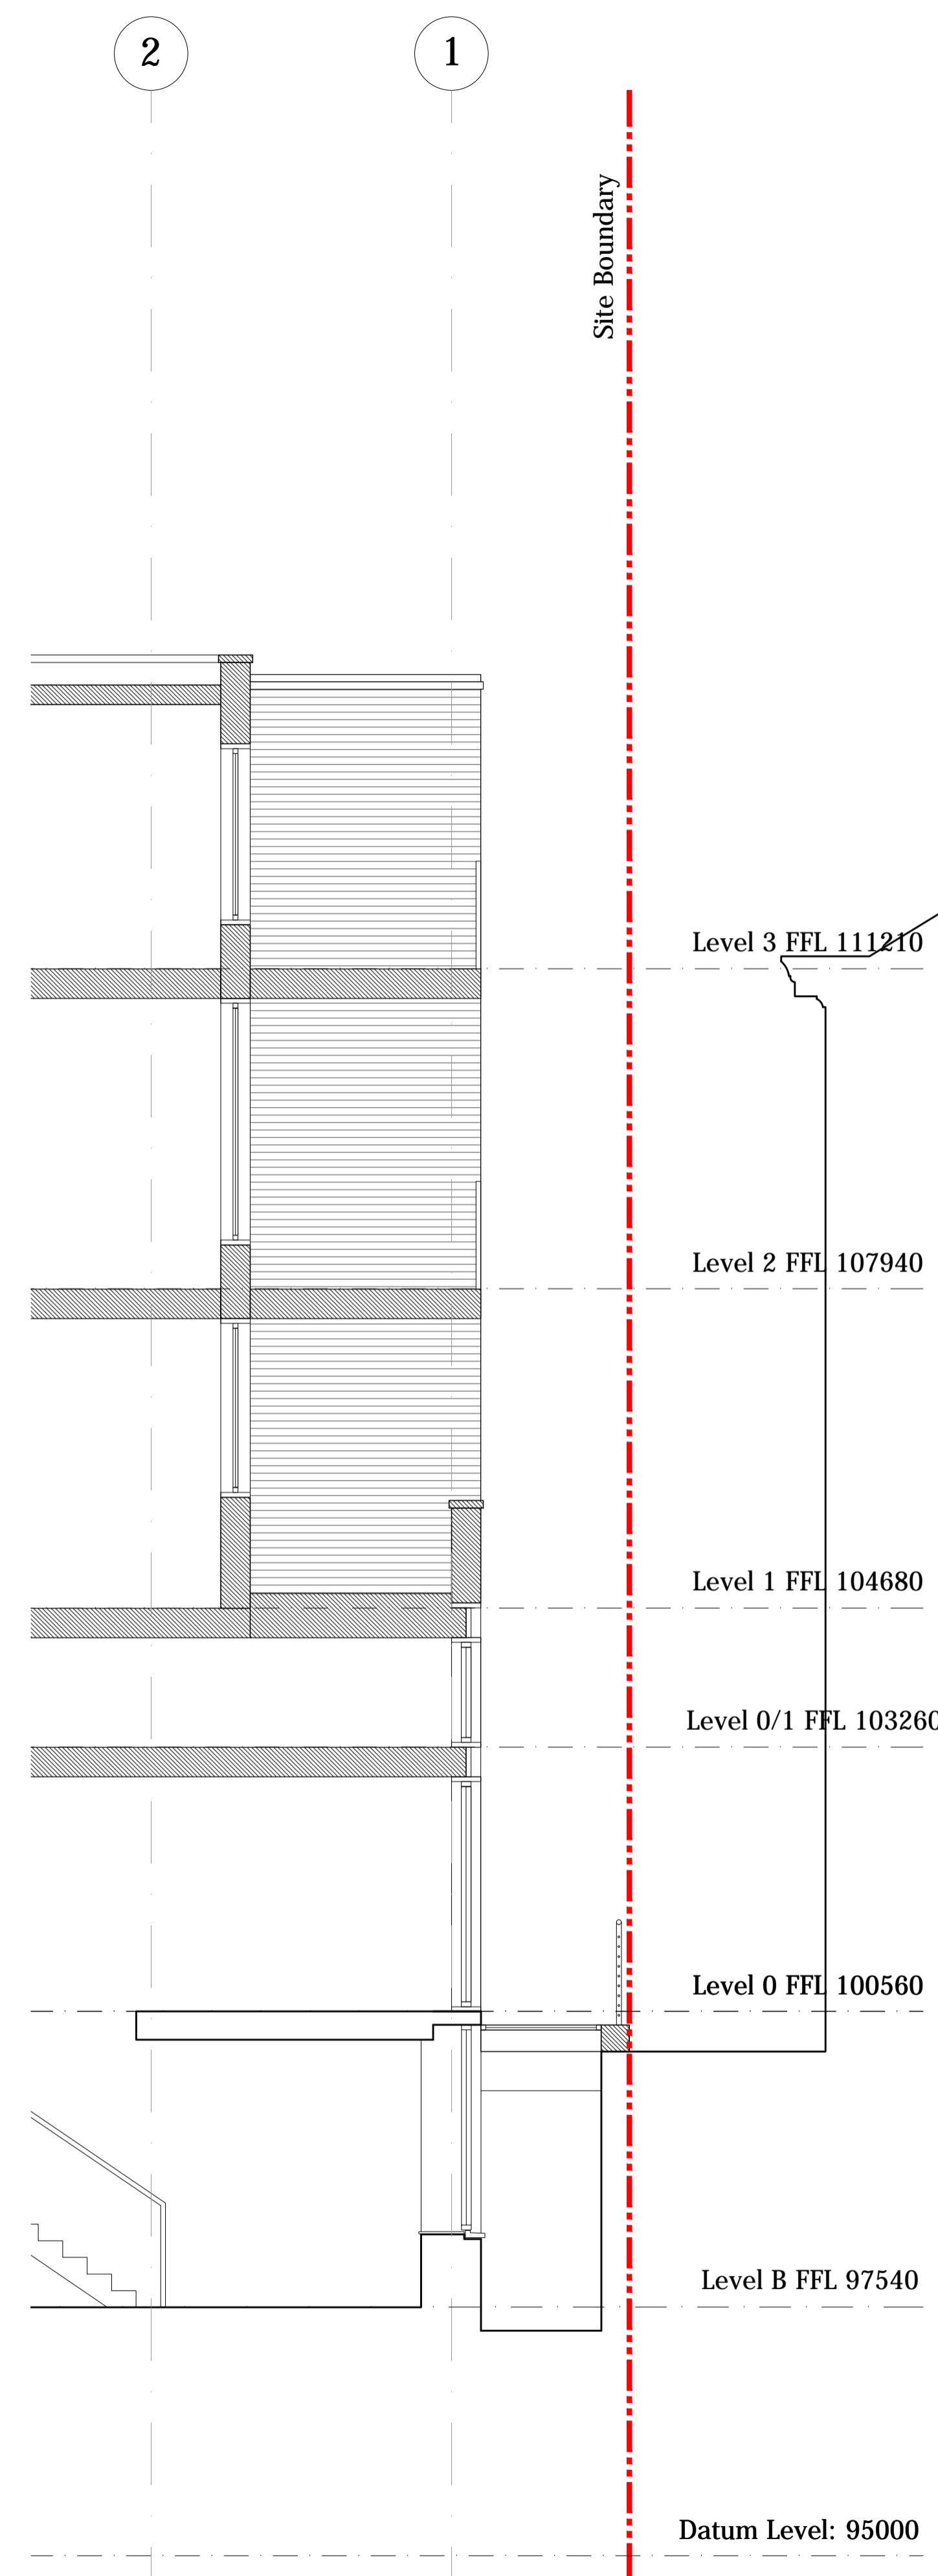

Section JJ

Section KK

Section LL

Rev	Description	Date	By

Status
Preliminary

Buchanan Hartley Architects Ltd
architecture interiors environment
13 Grosvenor Gardens London SW1W 0BD
T 020 7592 7247
E mail@buchananhartley.co.uk

Client
Nilkanth Estates Ltd.
Project
25 Old Gloucester Street
WC1N 3AF

Title
Section JJ, KK & LL
Proposed

Scale
1:50@A1
Date
17.08.2017

Drawn	Checked	Project No	Drawing No	REV
JB	MH	0572	(S) JJ KK LL	-