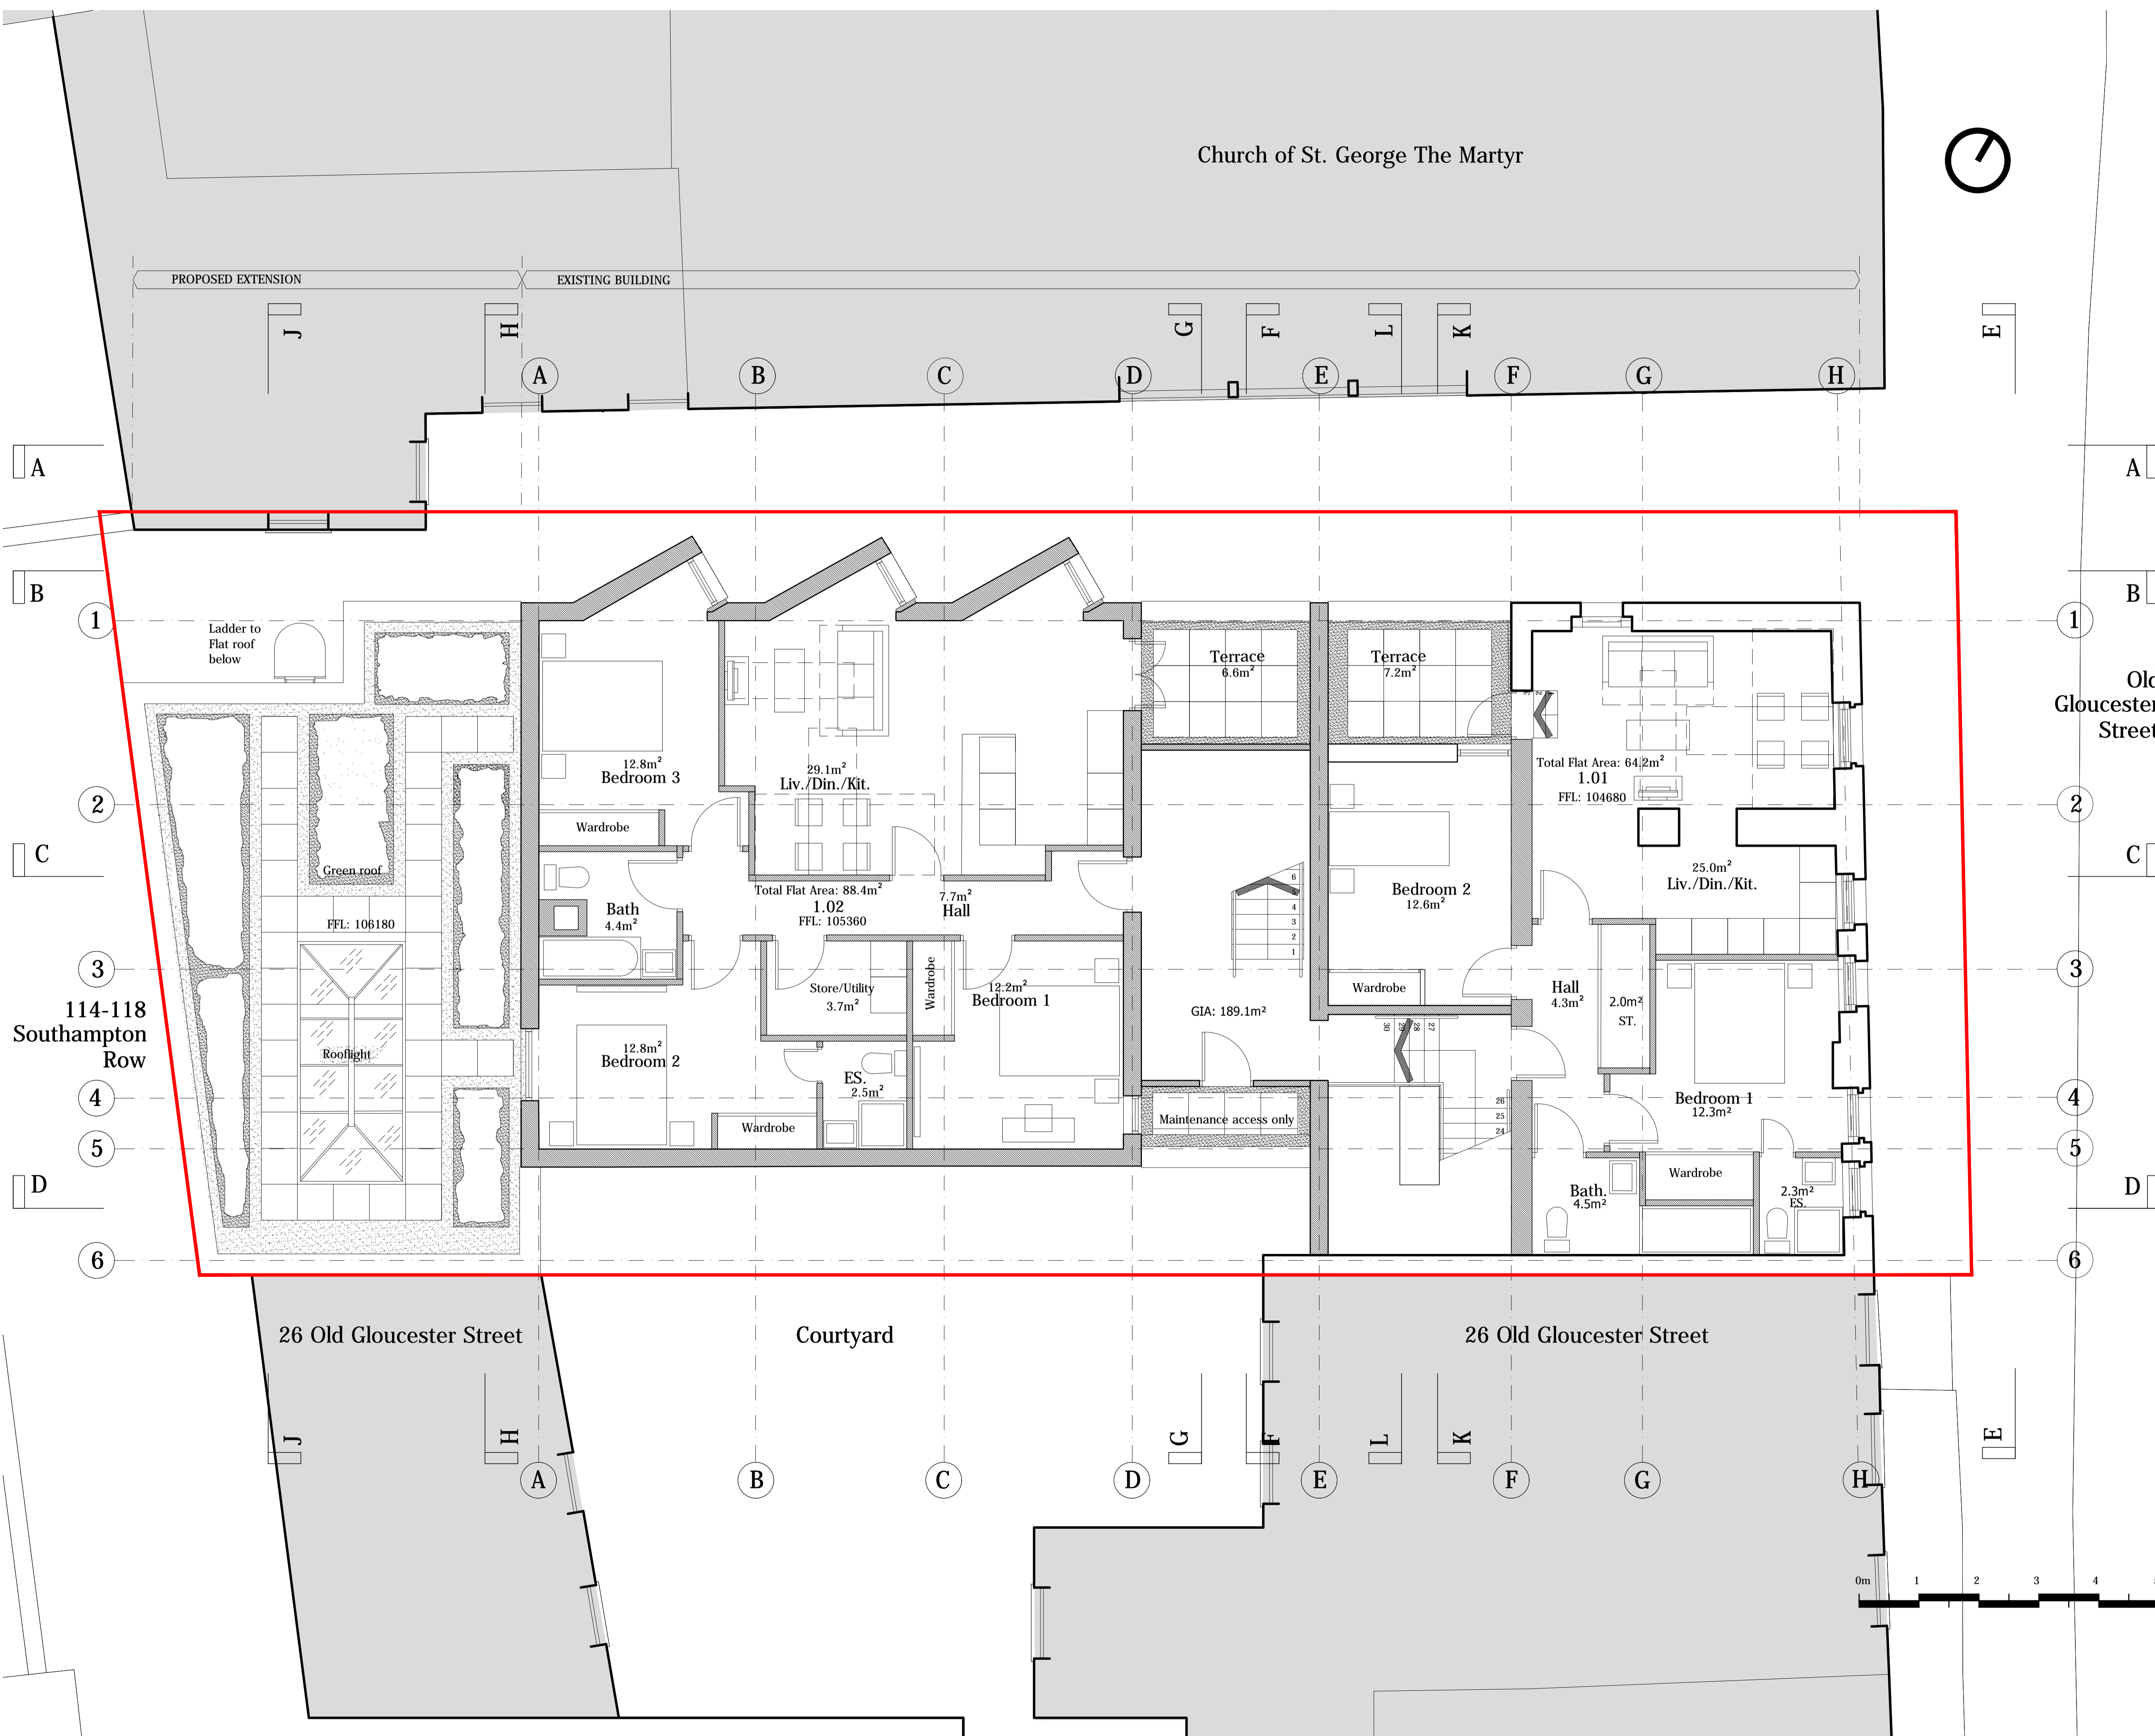

Church of St. George The Martyr

114-118
Southampton
Row

26 Old Gloucester Street

Courtyard

26 Old Gloucester Street

Old
Gloucester
Street

Rev	Description	Date	By
D	Section line revision	02.10.17	JB
C	General revision	13.05.17	RG
B	General revision	08.05.17	JB
A	Layout re-design	06.01.17	JB

Status
Preliminary

Client
Nilkanth Estates Ltd.

Project
**25 Old Gloucester street
WC1N 3AF**

Title
**Plan Level 1
Proposed**

Scale
1:50@A1

Date
06.02.2015

Drawn
DAW

Checked

Project No
0572

Drawing No
**(--)
L1**

REV
D