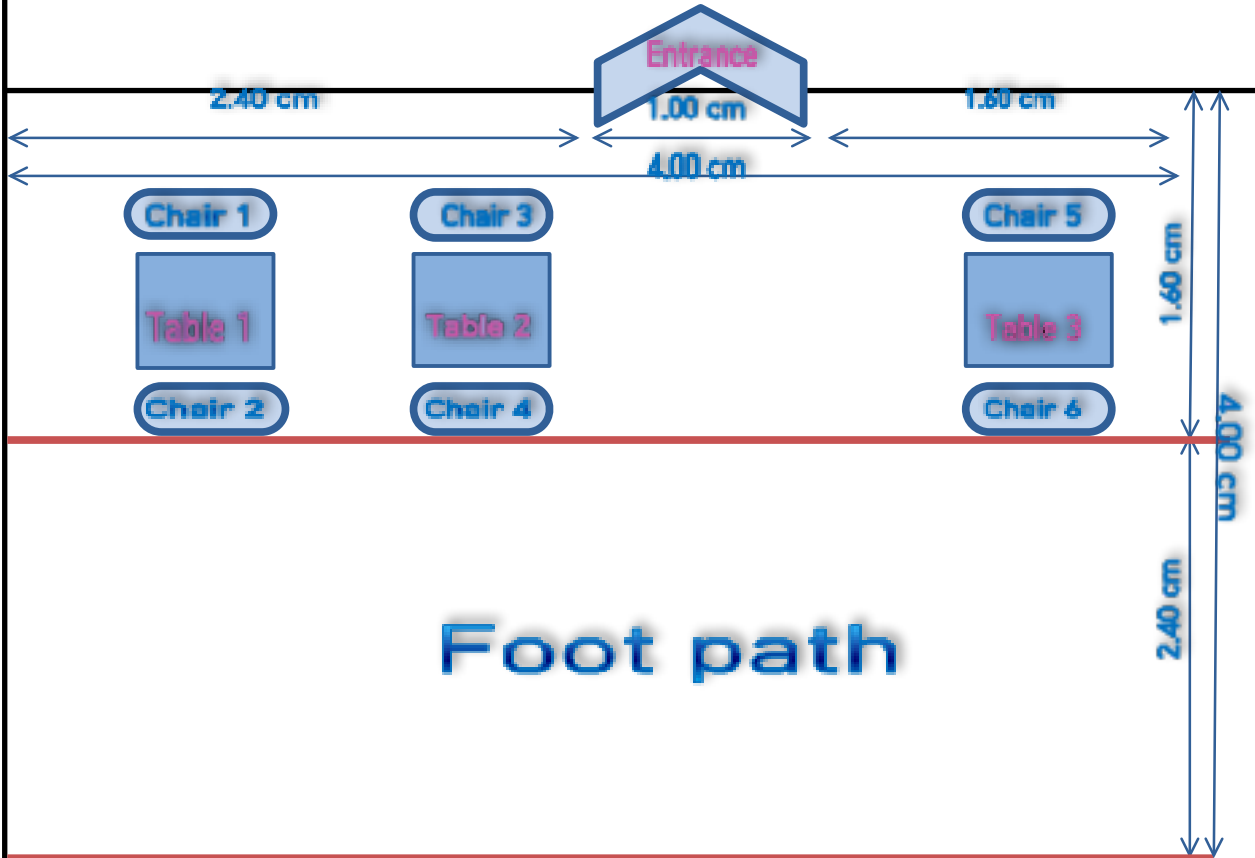

Bisou Cafe

149 King's Cross Road

TABLE & CHAIR'S MEASUREMENT

TABLE: Lenth 0.75, Width 0.75m

CHAIR: Lenth 0.5m, Width 0.5m