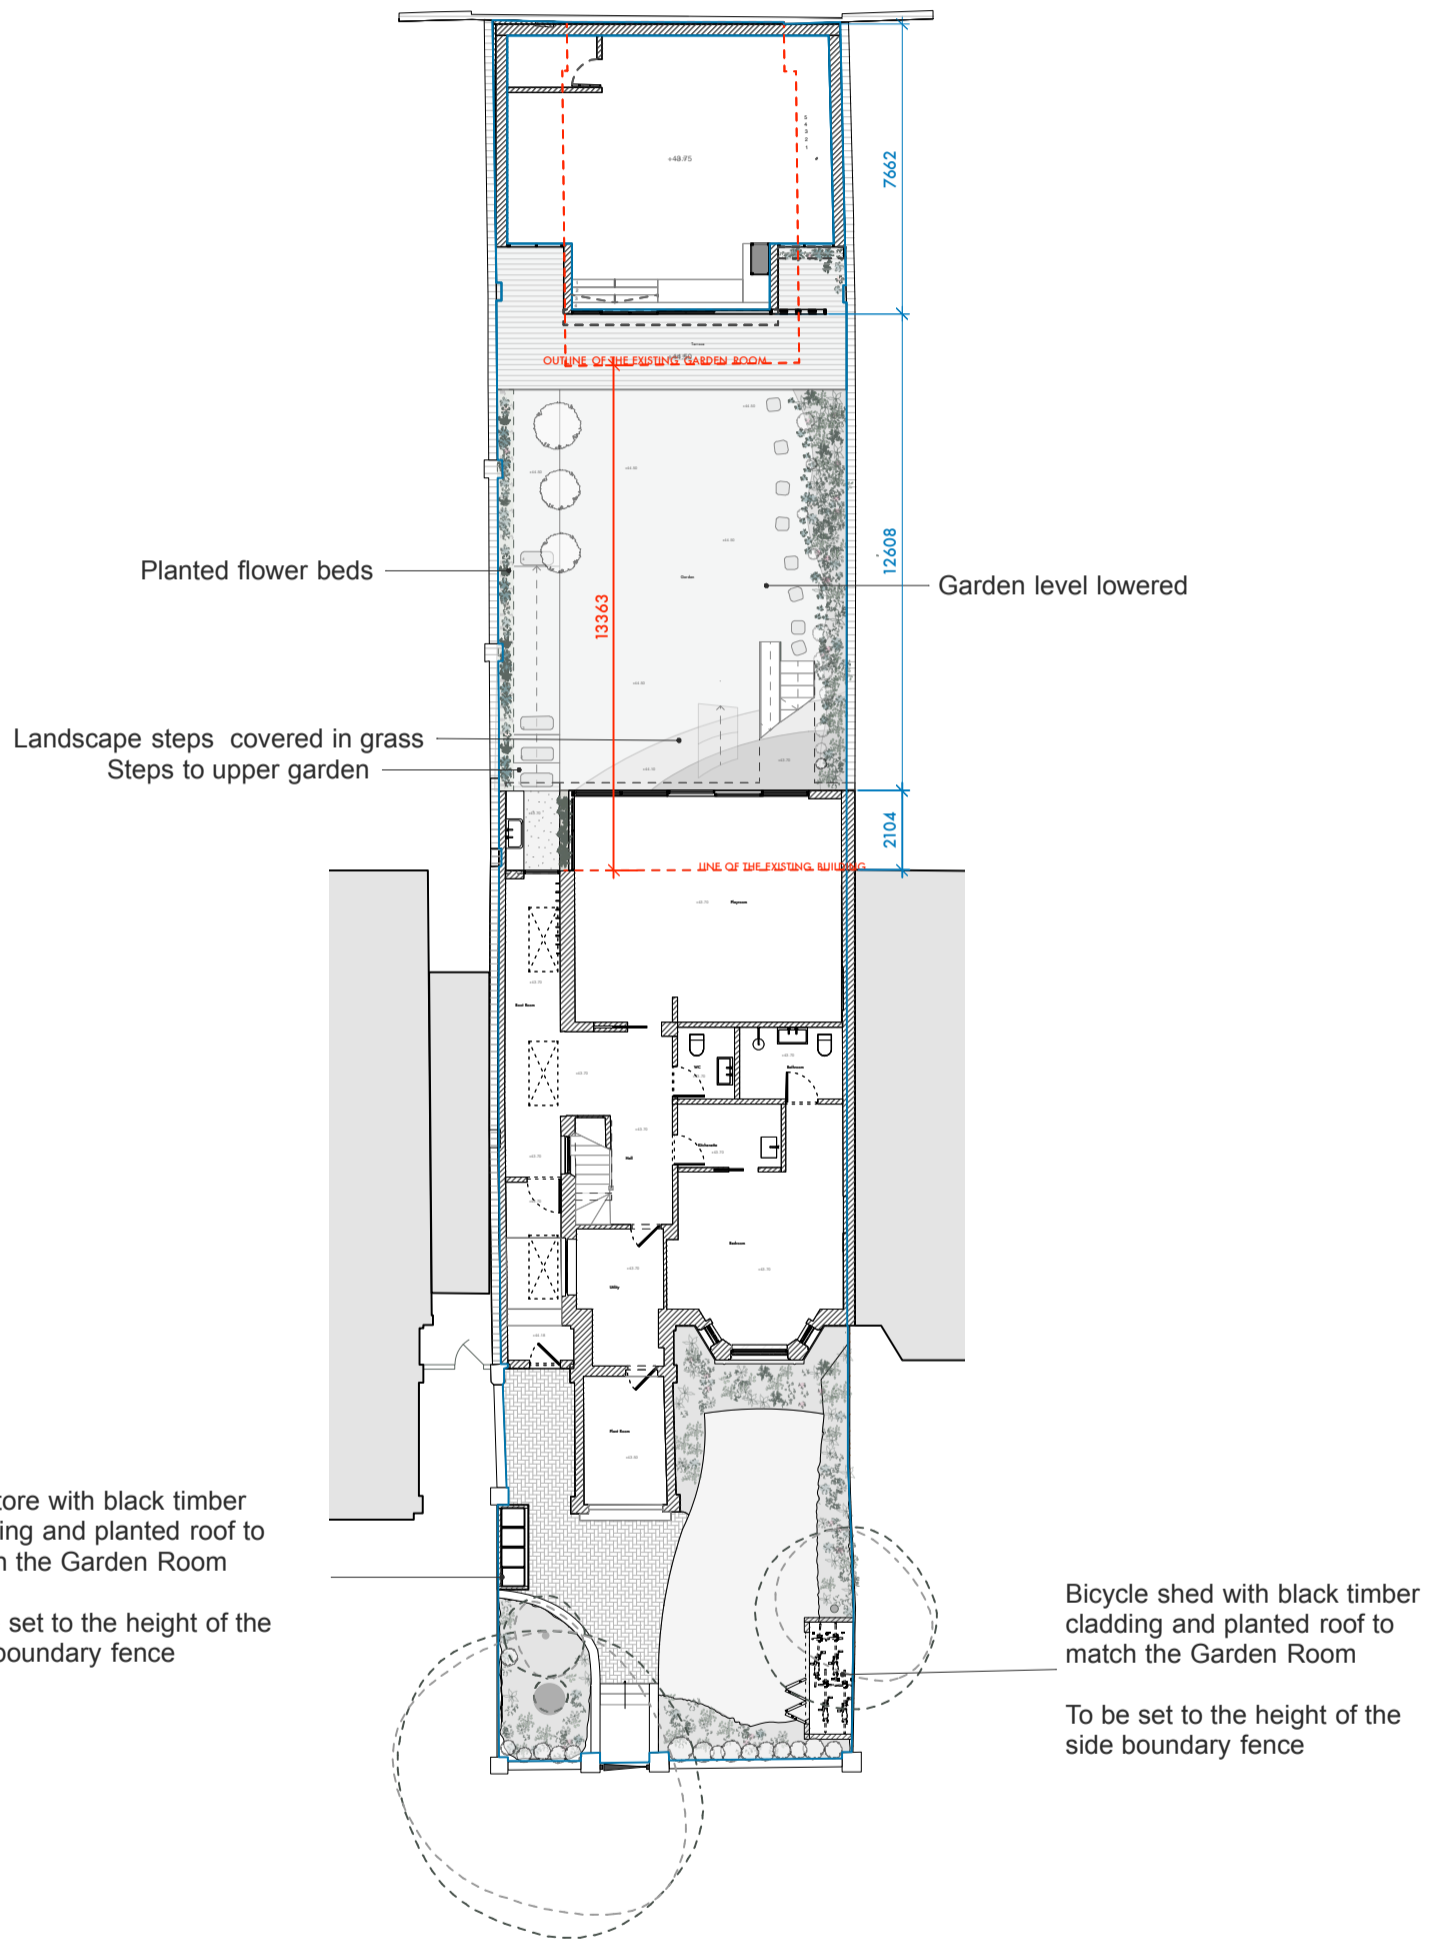

Proposed /// Site Plan

Undercover

Undercover Architecture
The Studio, 48 Mornington Terrace
Regents Park
London NW1 7TX
T: 020 7598 7098
E: info@undercoverarchitecture.com

Project Title

14 Elton Road

Sheet Title

Proposed /// Site Plan

Date & Revision

September 2017

C

Client

Robert&Frances Leeming

Sheet Number

05/001

Scale

1:200 @ A3