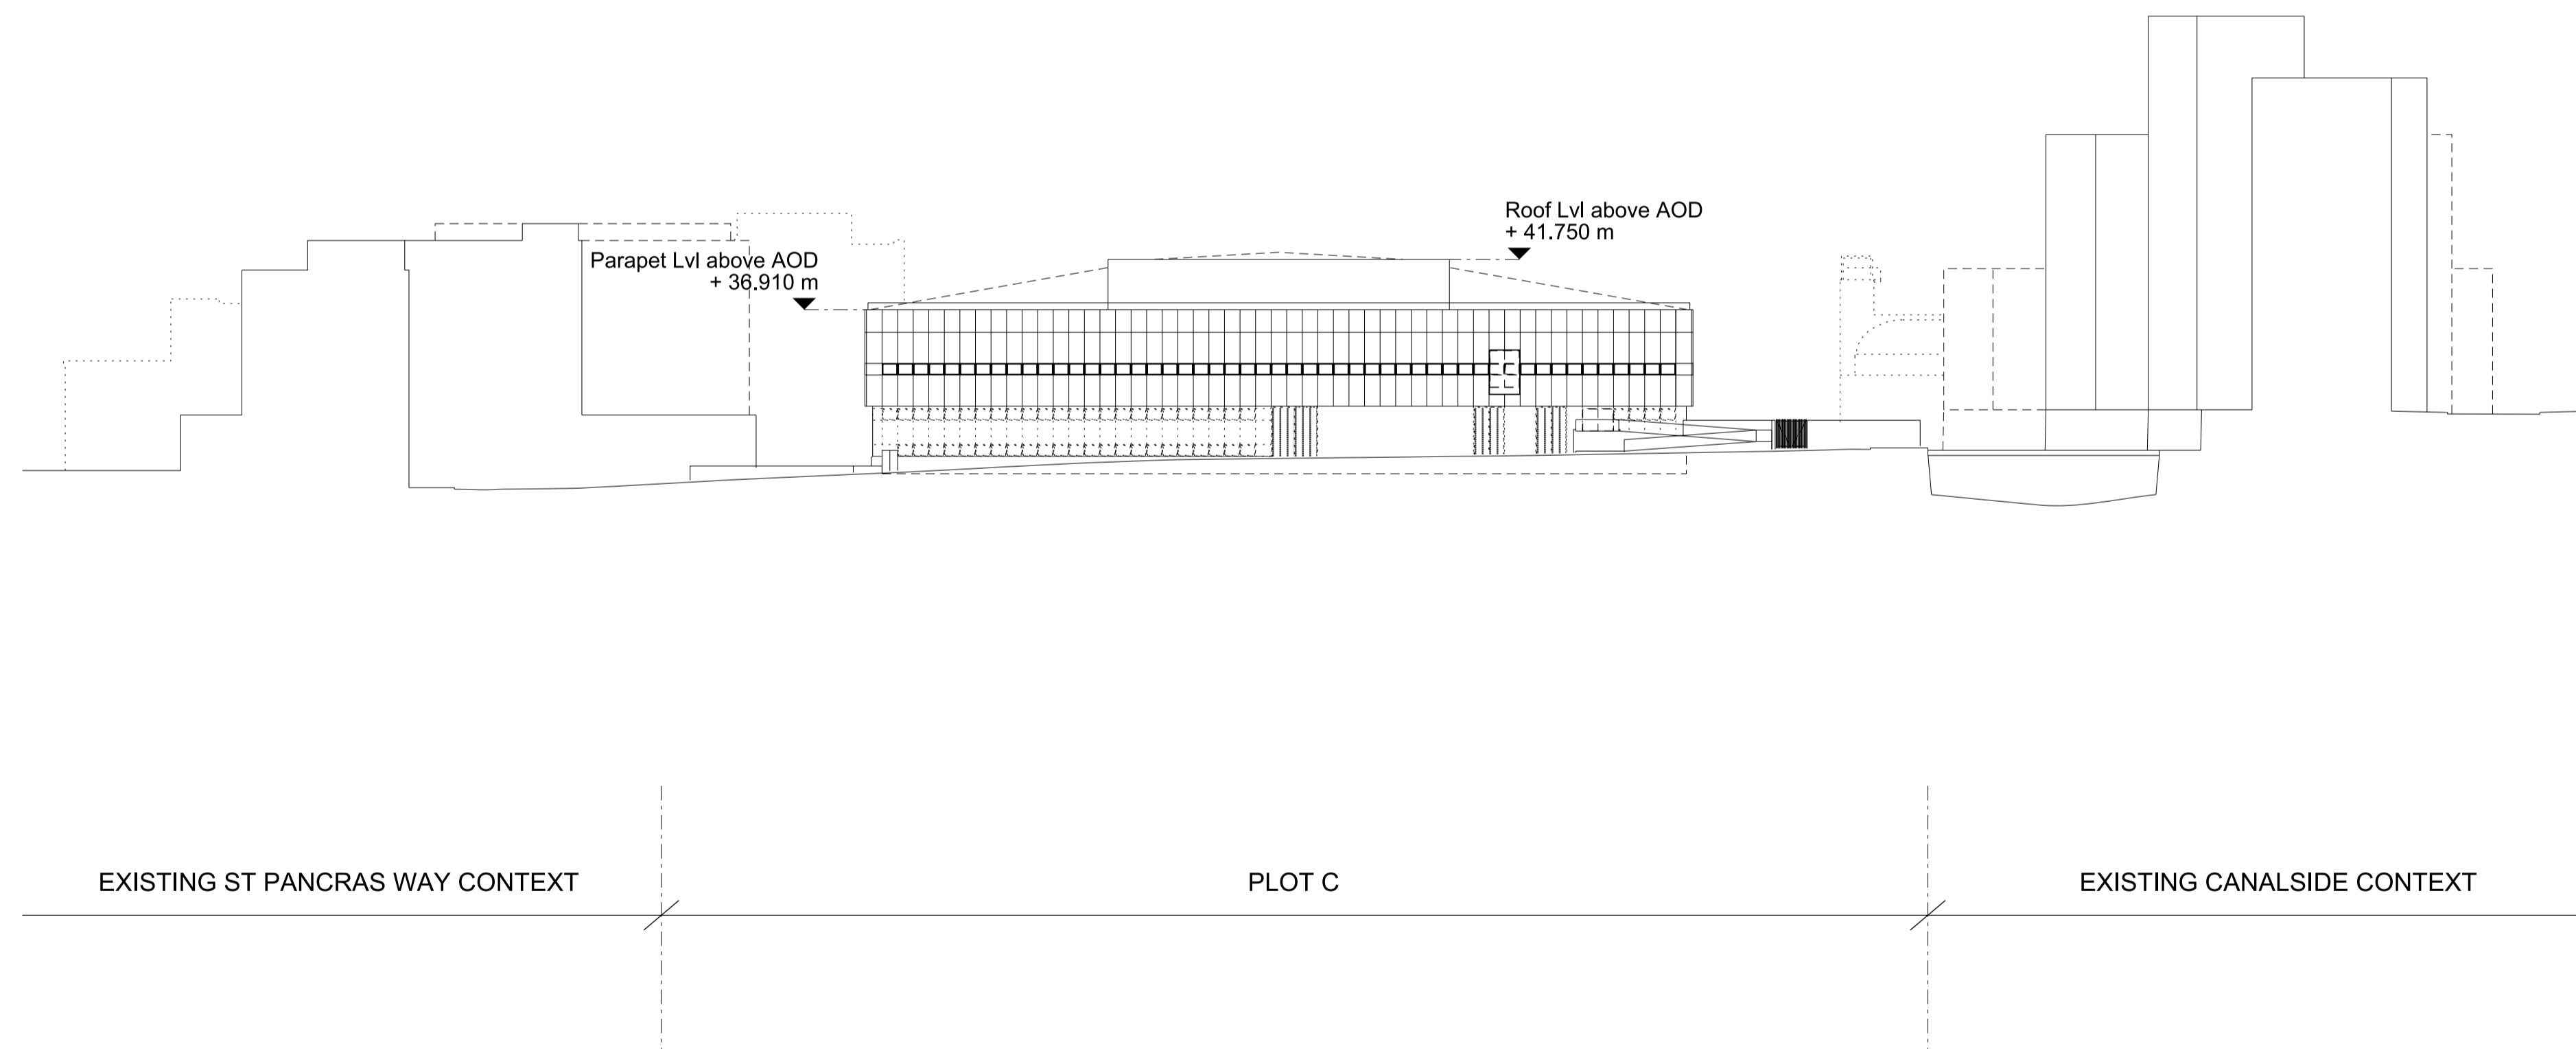

Notes

Bennetts Associates Architects

1 Rawstorne Place London EC1V 7NL
T +44 (0)20 7520 3300 F +44 (0)20 7520 3333
E mail@bennettsassociates.com

Project **The Ugly Brown Building** Project No. 1603
Reef Estates

Drawing Title
Existing South Elevation

Drawing Number
1603_XP_303

Revision
1

Scale @ A3
1 : 1000

Scale @A1
1 : 500

Revision Date
170511
YY MM DD